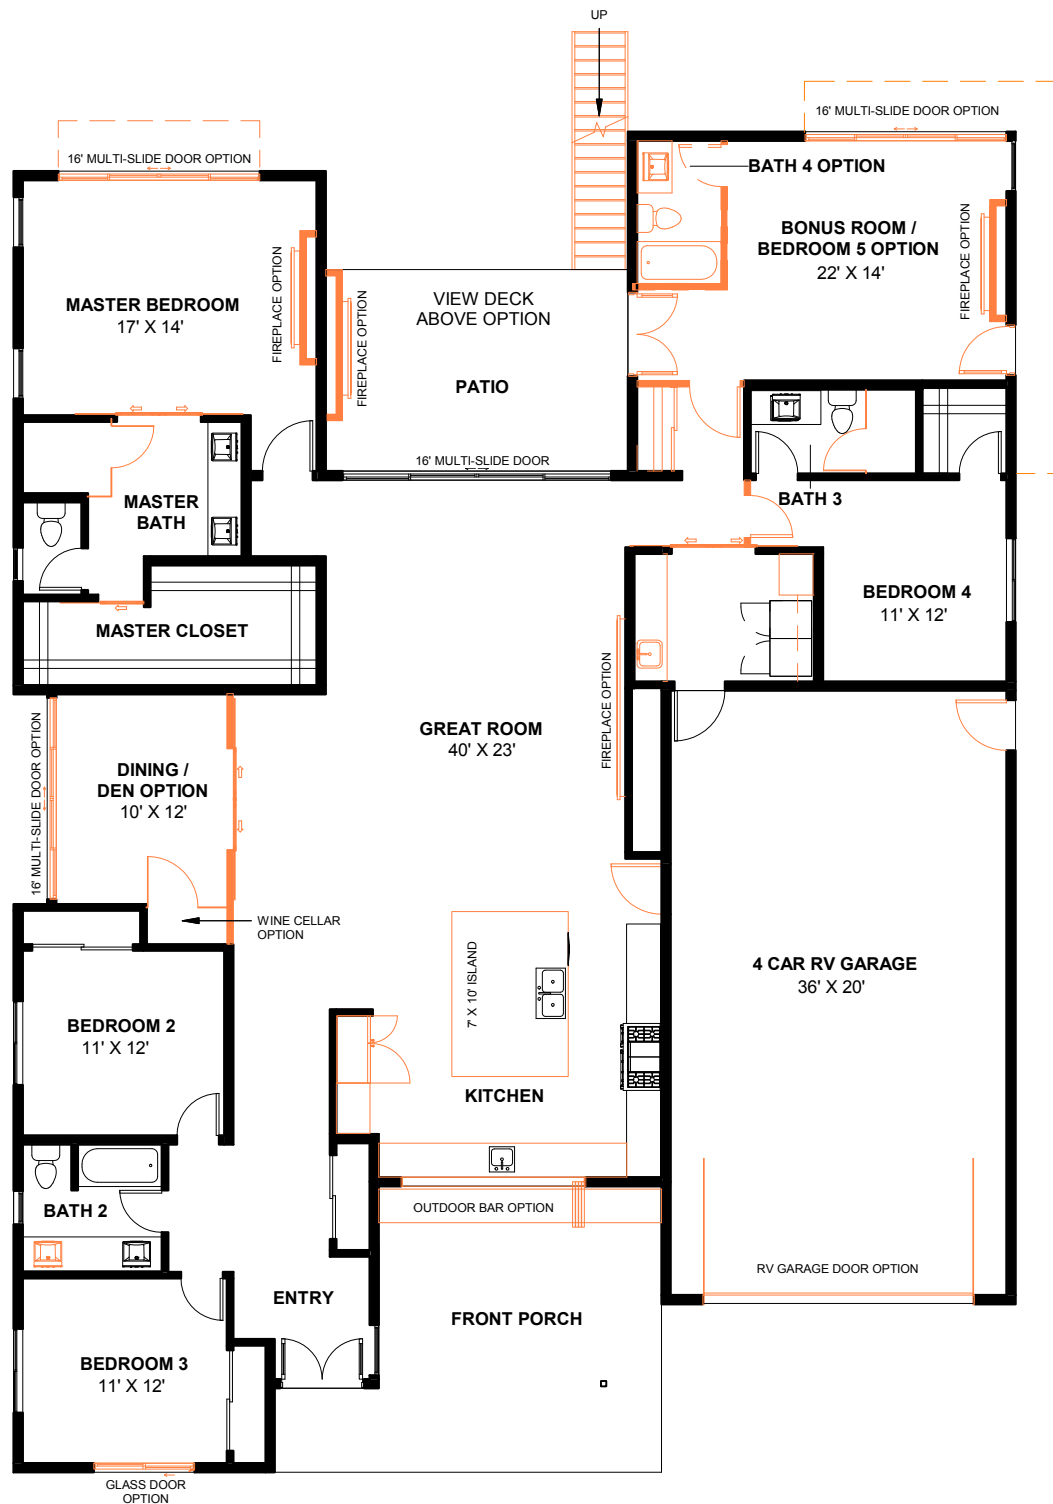

## BASE 4 BEDROOM

3033 SF

Optional Configurations

Models, architecture and design details subject to change.

## GEN SUITE OPTION

3033 SF

Optional Configurations

Models, architecture and design details subject to change.

Heard  
FARM

## 4 BEDROOM OPTIONS

3033 SF

■ Optional Configurations

Models, architecture and design details subject to change.