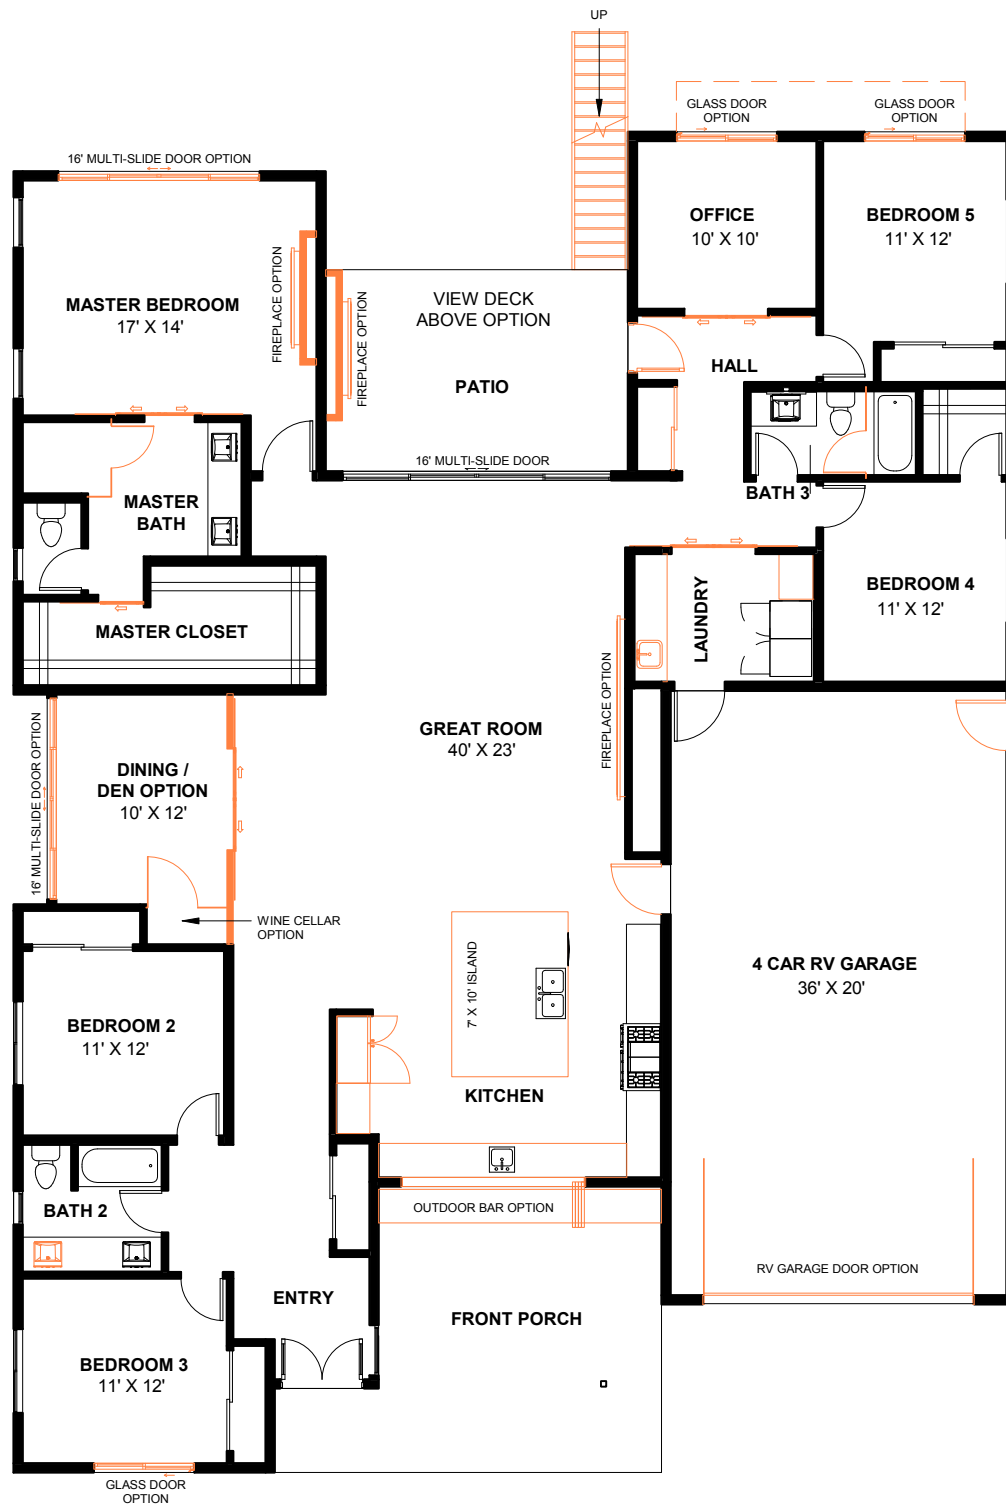

TYLER

heardfarm.com

5 BEDROOM

3033 SF

Optional Configurations

Models, architecture and design details subject to change.