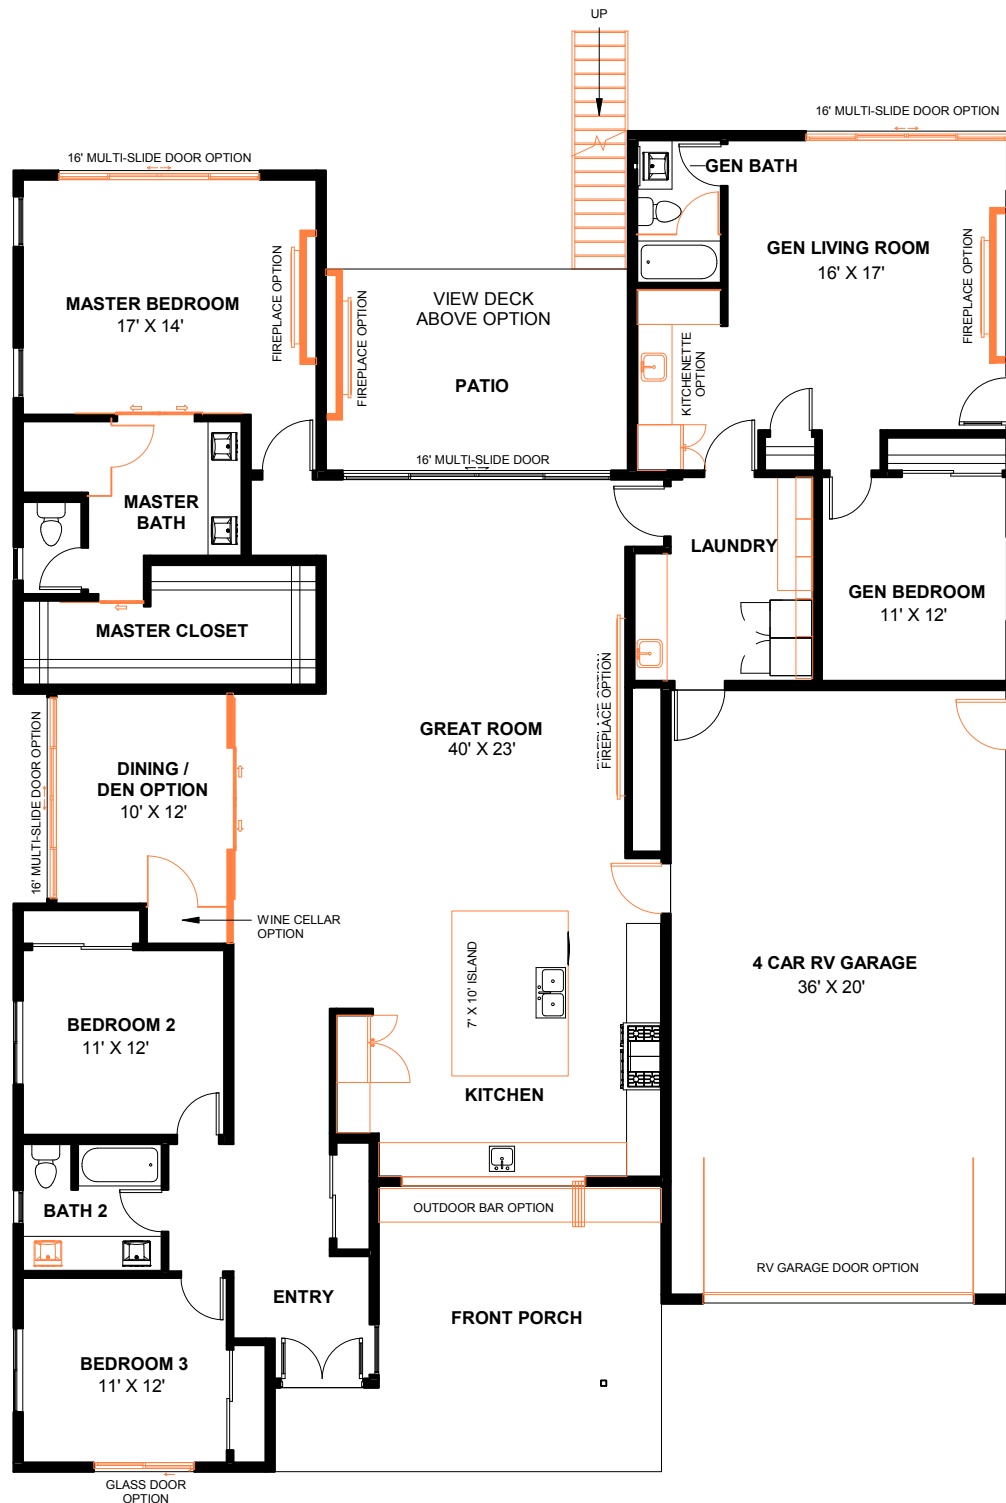

## BASE 4 BEDROOM

3033 SF

Optional Configurations

Models, architecture and design details subject to change.

## GEN SUITE OPTION

3033 SF

Optional Configurations

Models, architecture and design details subject to change.

Heard  
FARM