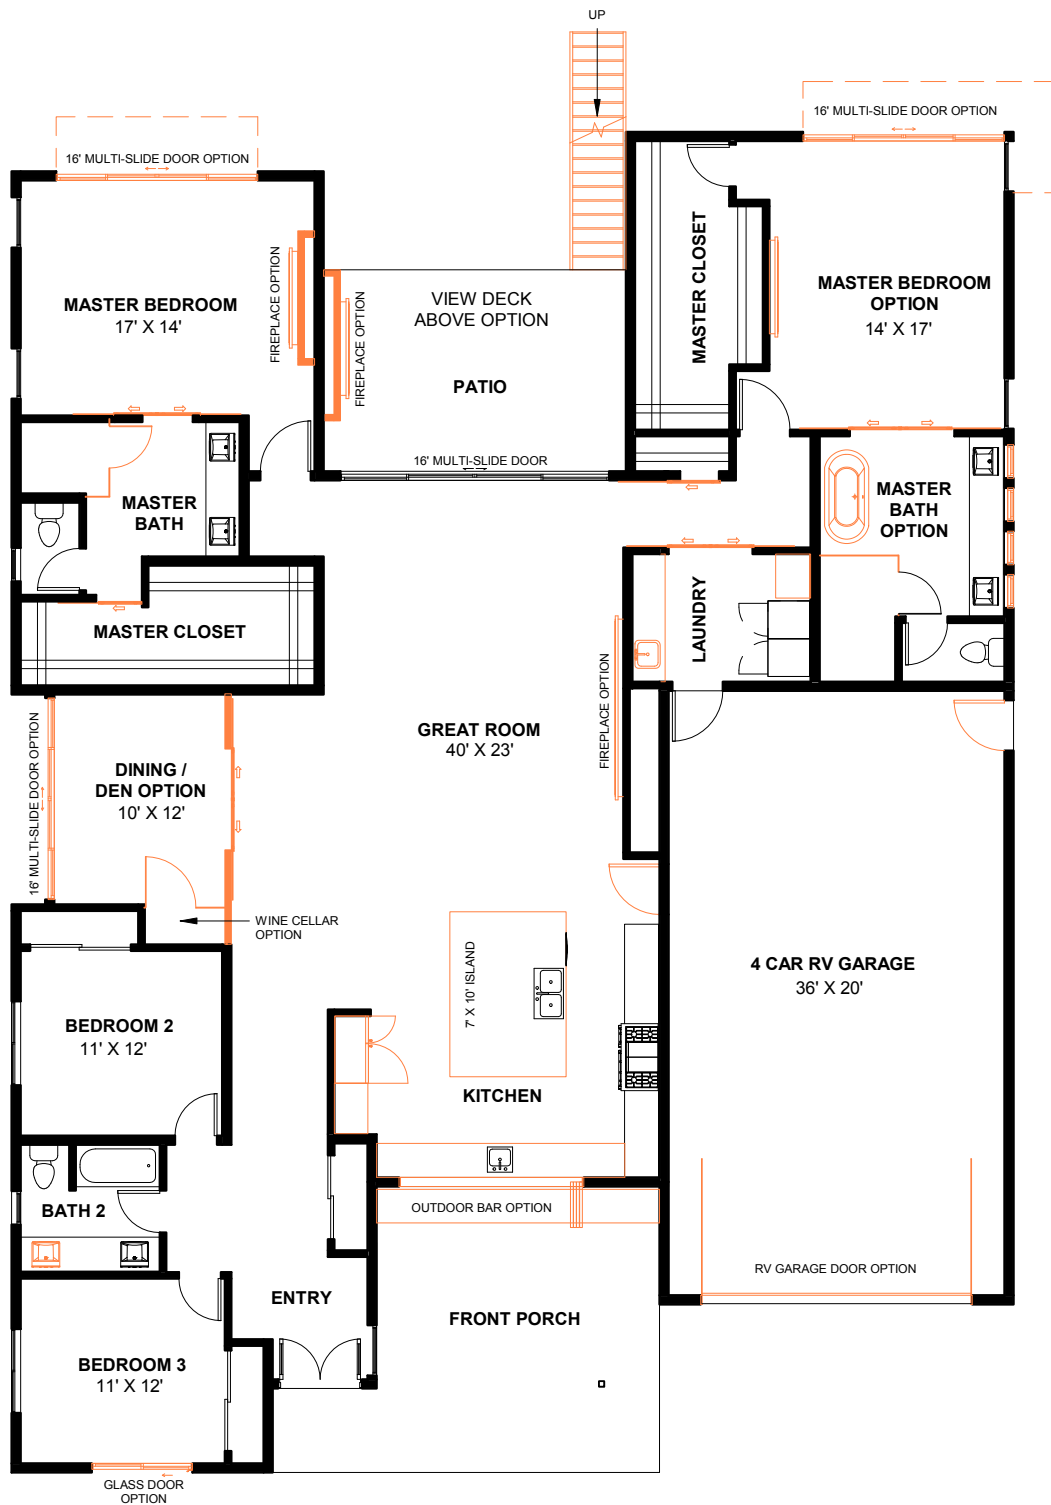

## GEN SUITE OPTION

3033 SF

Optional Configurations

Models, architecture and design details subject to change.

Heard  
FARM

## 4 BEDROOM OPTIONS

3033 SF

■ Optional Configurations

Models, architecture and design details subject to change.

## 5 BEDROOM

3033 SF

Optional Configurations

Models, architecture and design details subject to change.

## MASTER BED. OPTION

3033 SF

Optional Configurations

Models, architecture and design details subject to change.