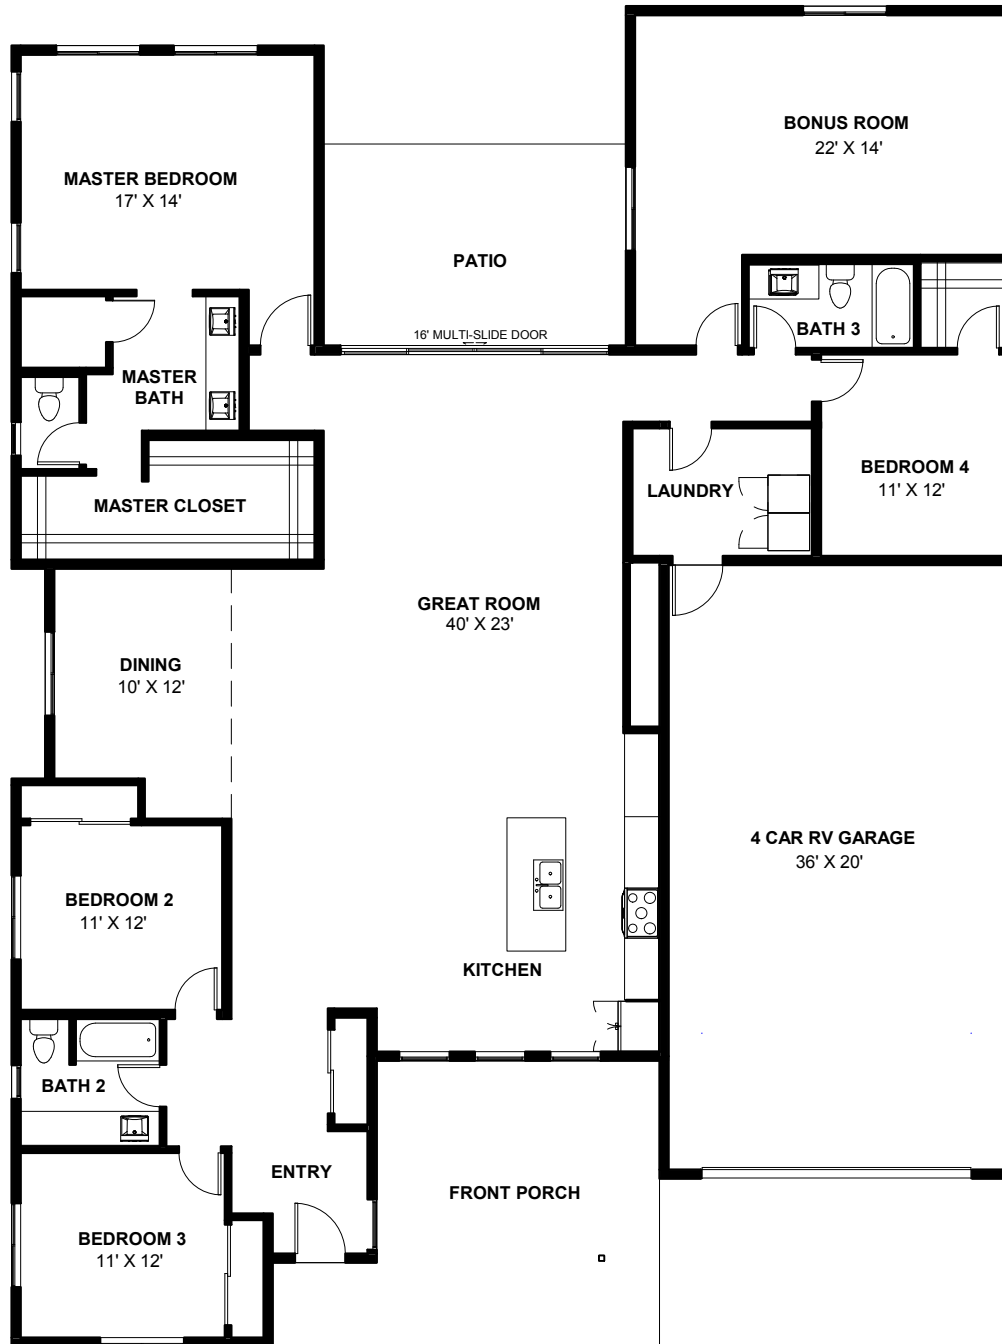

Heard
FARM

TYLER

heardfarm.com

BASE 4 BEDROOM

3033 SF

Optional Configurations

Models, architecture and design details subject to change.