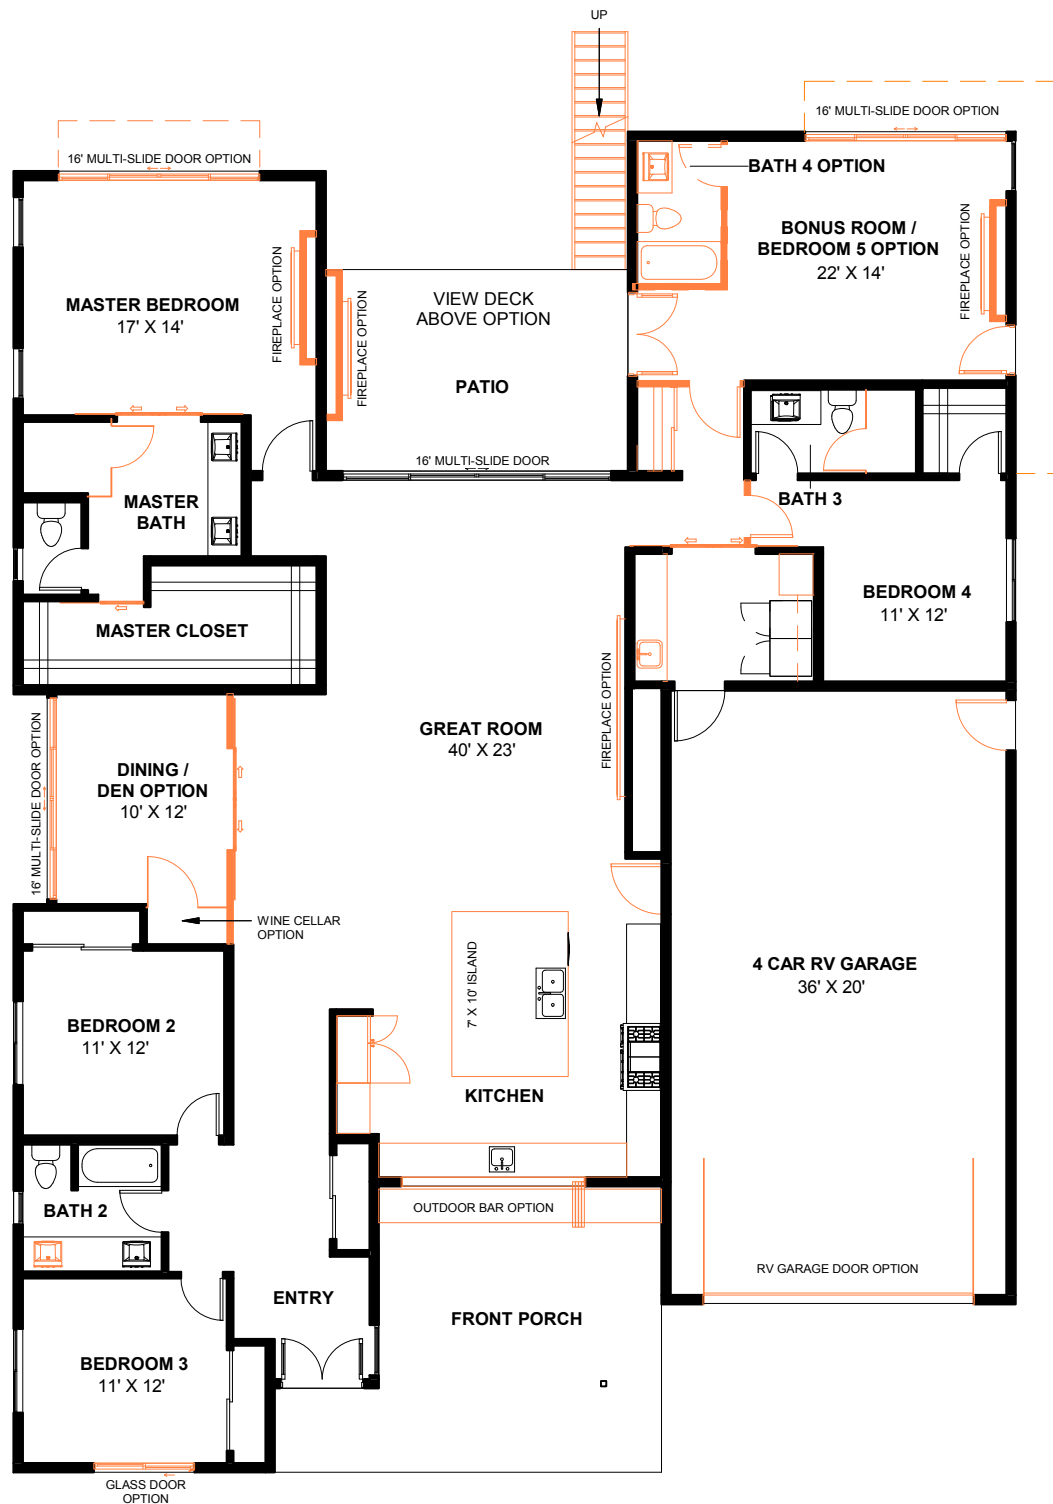

## GEN SUITE OPTION

3033 SF

Optional Configurations

Models, architecture and design details subject to change.

Heard  
FARM

## 4 BEDROOM OPTIONS

3033 SF

Optional Configurations

Models, architecture and design details subject to change.

MAK HOMES

NORTH&CO.  
REAL ESTATE BY TRADE