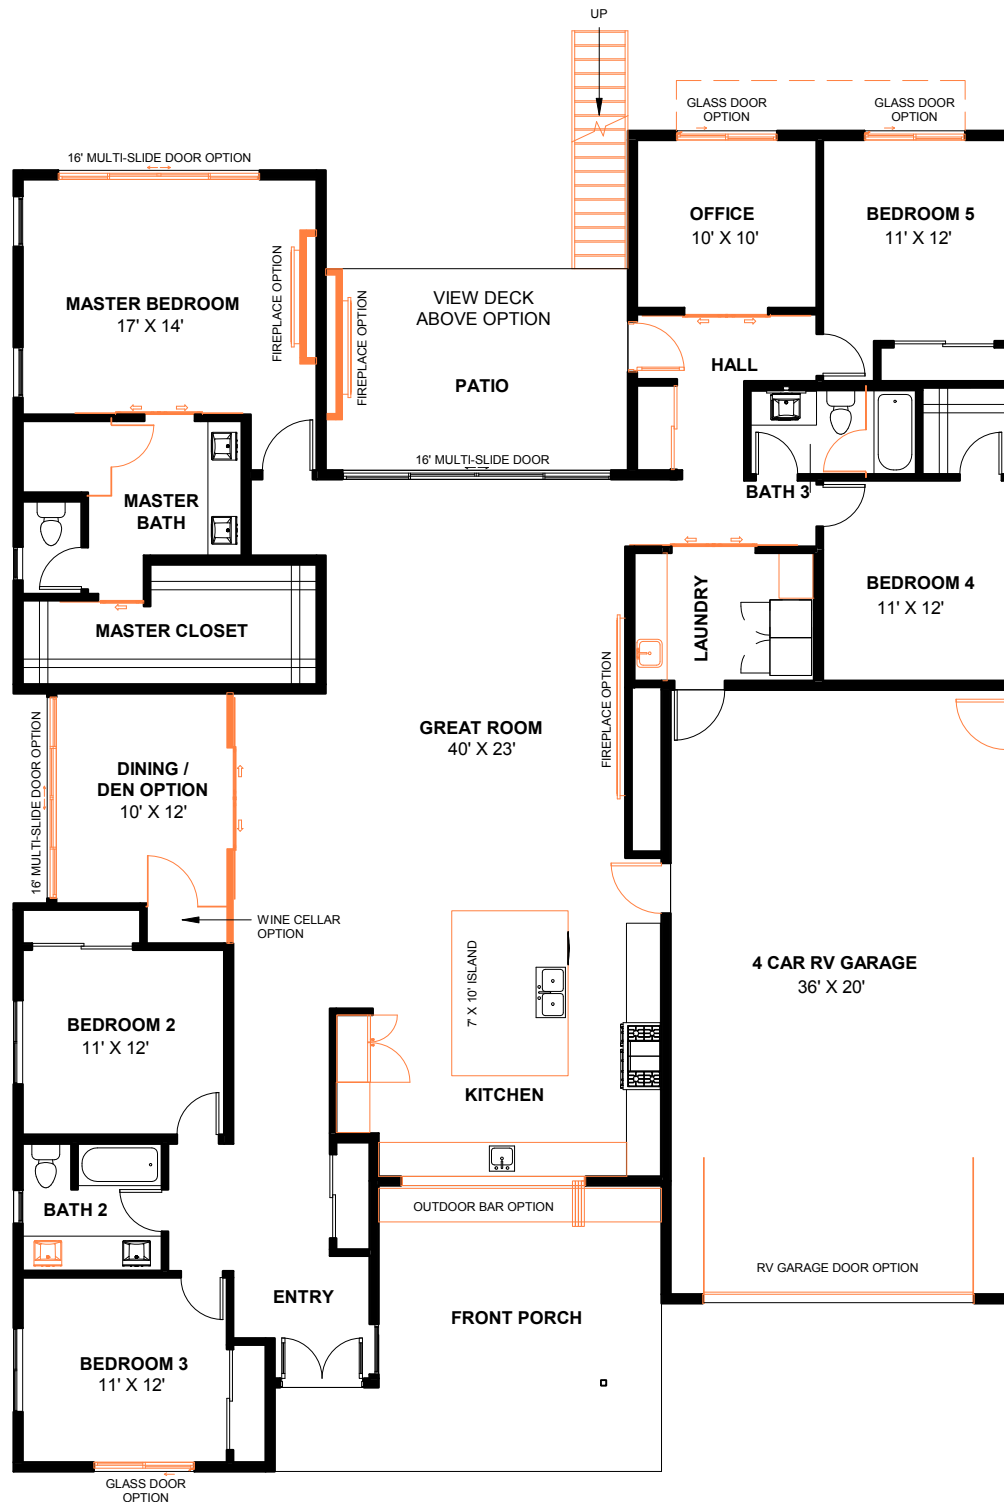

## GEN SUITE OPTION

3033 SF

Optional Configurations

Models, architecture and design details subject to change.

Heard  
FARM

## 4 BEDROOM OPTIONS

3033 SF

Optional Configurations

Models, architecture and design details subject to change.

MAK HOMES

NORTH&CO.  
REAL ESTATE BY TRADE

## 5 BEDROOM

3033 SF

Optional Configurations

Models, architecture and design details subject to change.