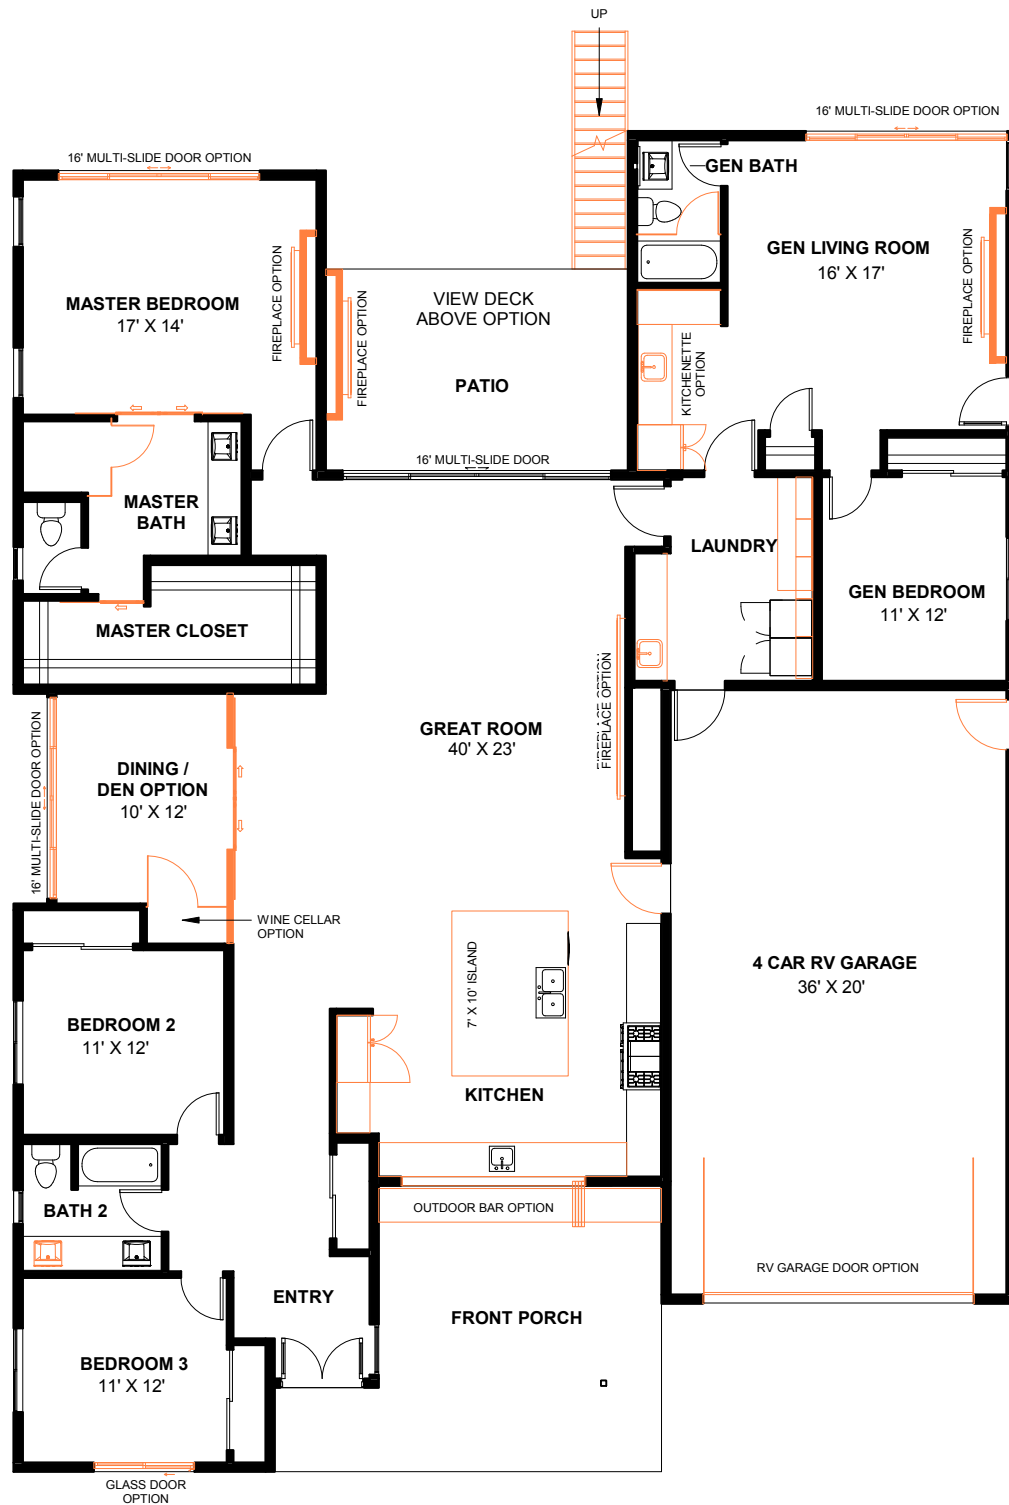

## BASE 4 BEDROOM

3033 SF

Optional Configurations

Models, architecture and design details subject to change.

MAK HOMES

NORTH&CO.  
REAL ESTATE BY TRADE

rev 1.08.22

## GEN SUITE OPTION

3033 SF

Optional Configurations

Models, architecture and design details subject to change.

Heard  
FARM