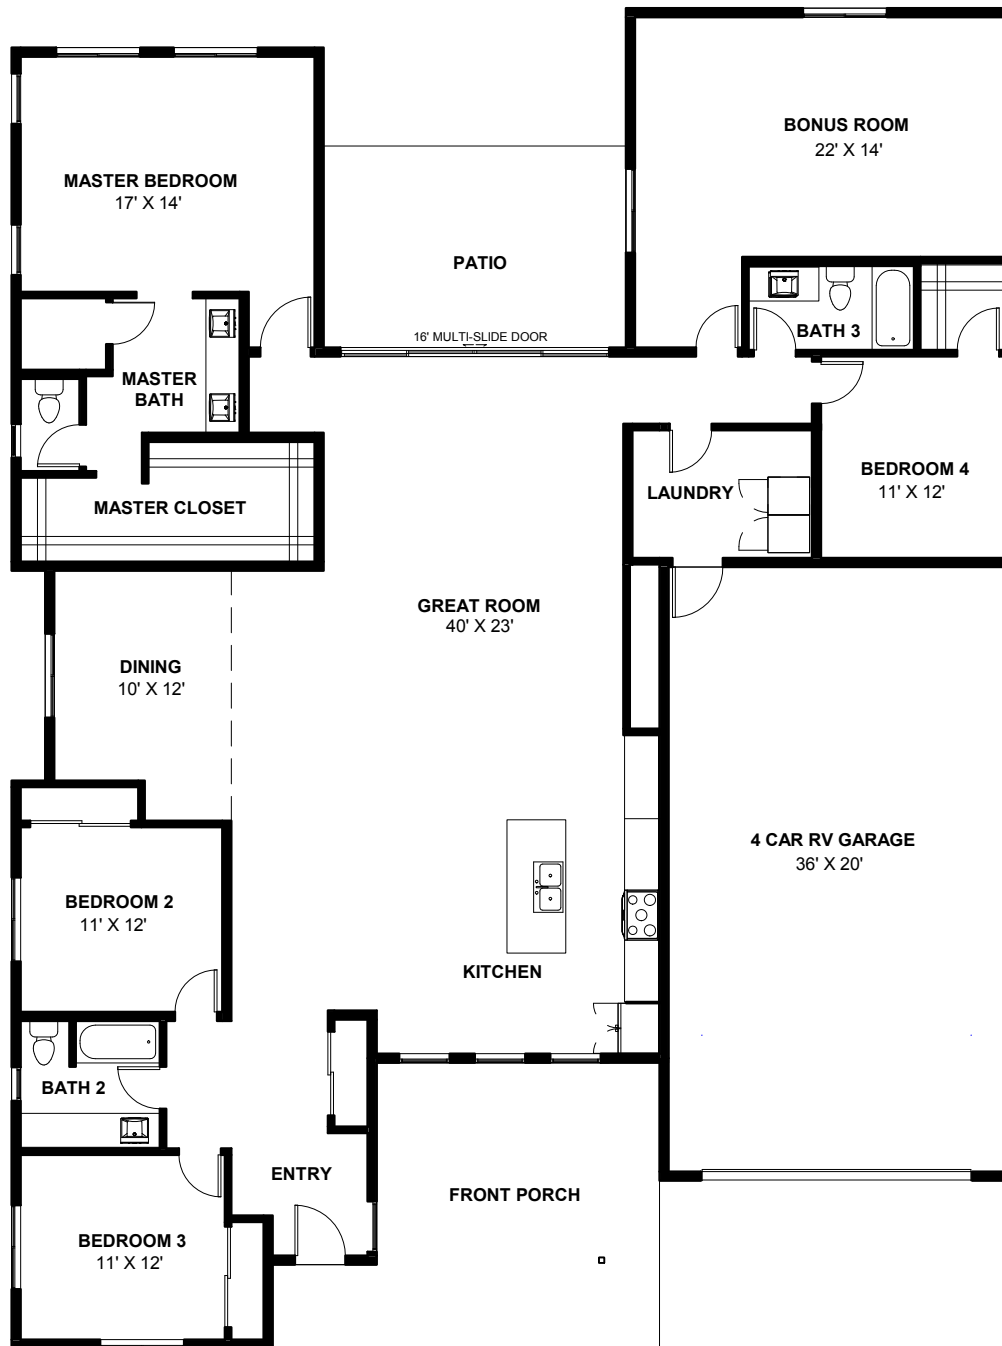

Heard
FARM

TYLER

heardfarm.com

BASE 4 BEDROOM

3033 SF

Optional Configurations

Models, architecture and design details subject to change.

MAK HOMES

NORTH&CO.
REAL ESTATE BY TRADE

rev 1.08.22