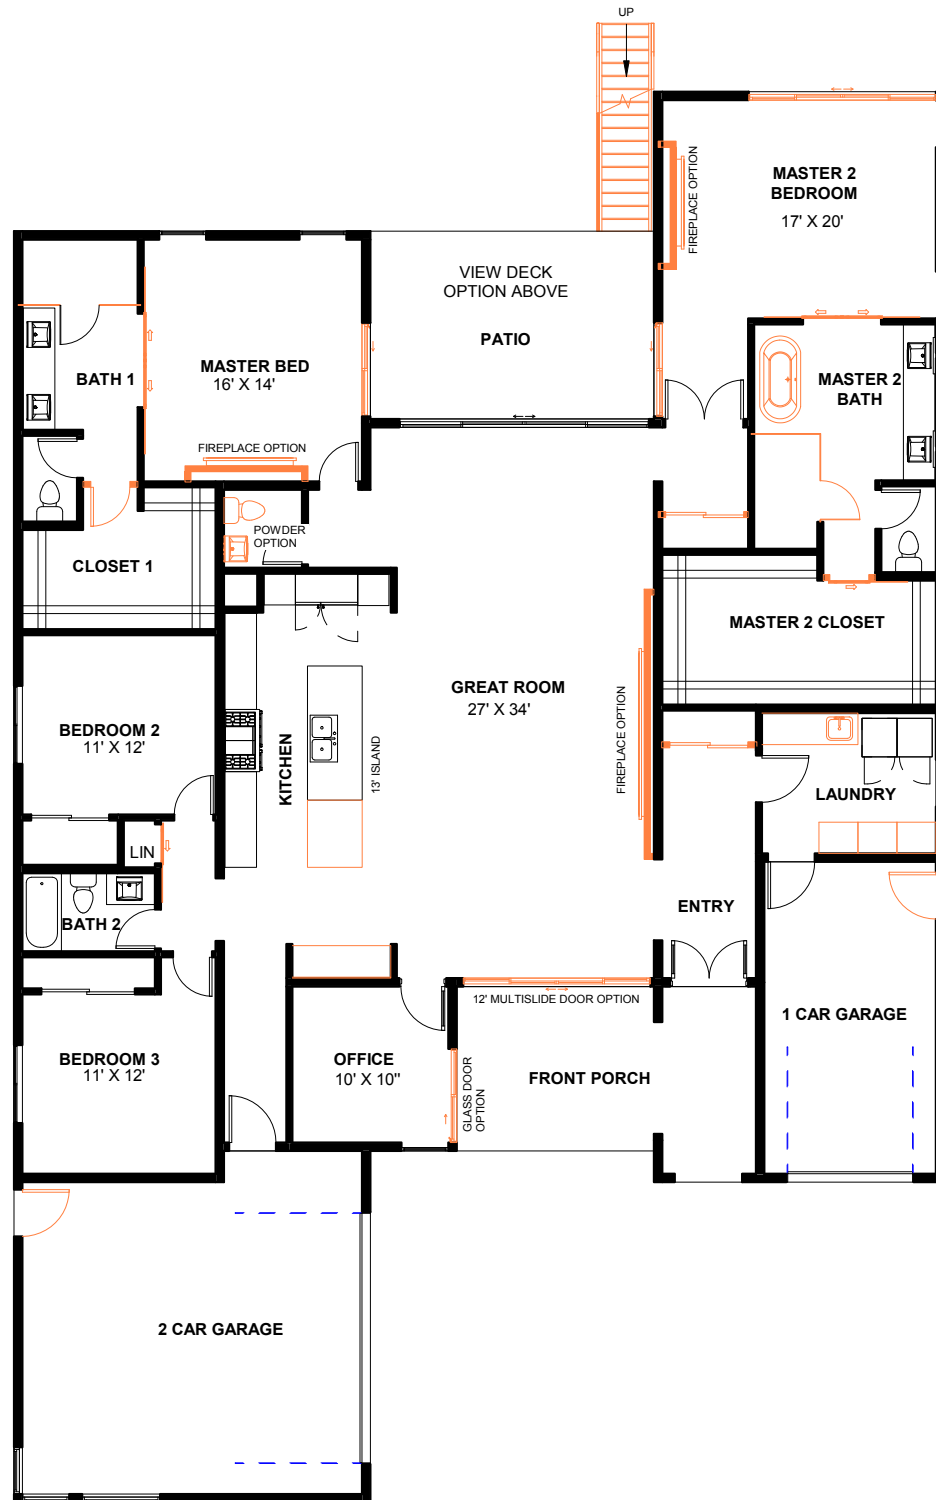

MORRISON

heardfarm.com

BASE PLAN

3063 SF

■ Optional Configurations

Models, architecture and design details subject to change.

MORRISON

heardfarm.com

GEN SUITE

3063 SF

Optional Configurations

Models, architecture and design details subject to change.

MORRISON

heardfarm.com

2nd MASTER

3063 SF

Optional Configurations

Models, architecture and design details subject to change.