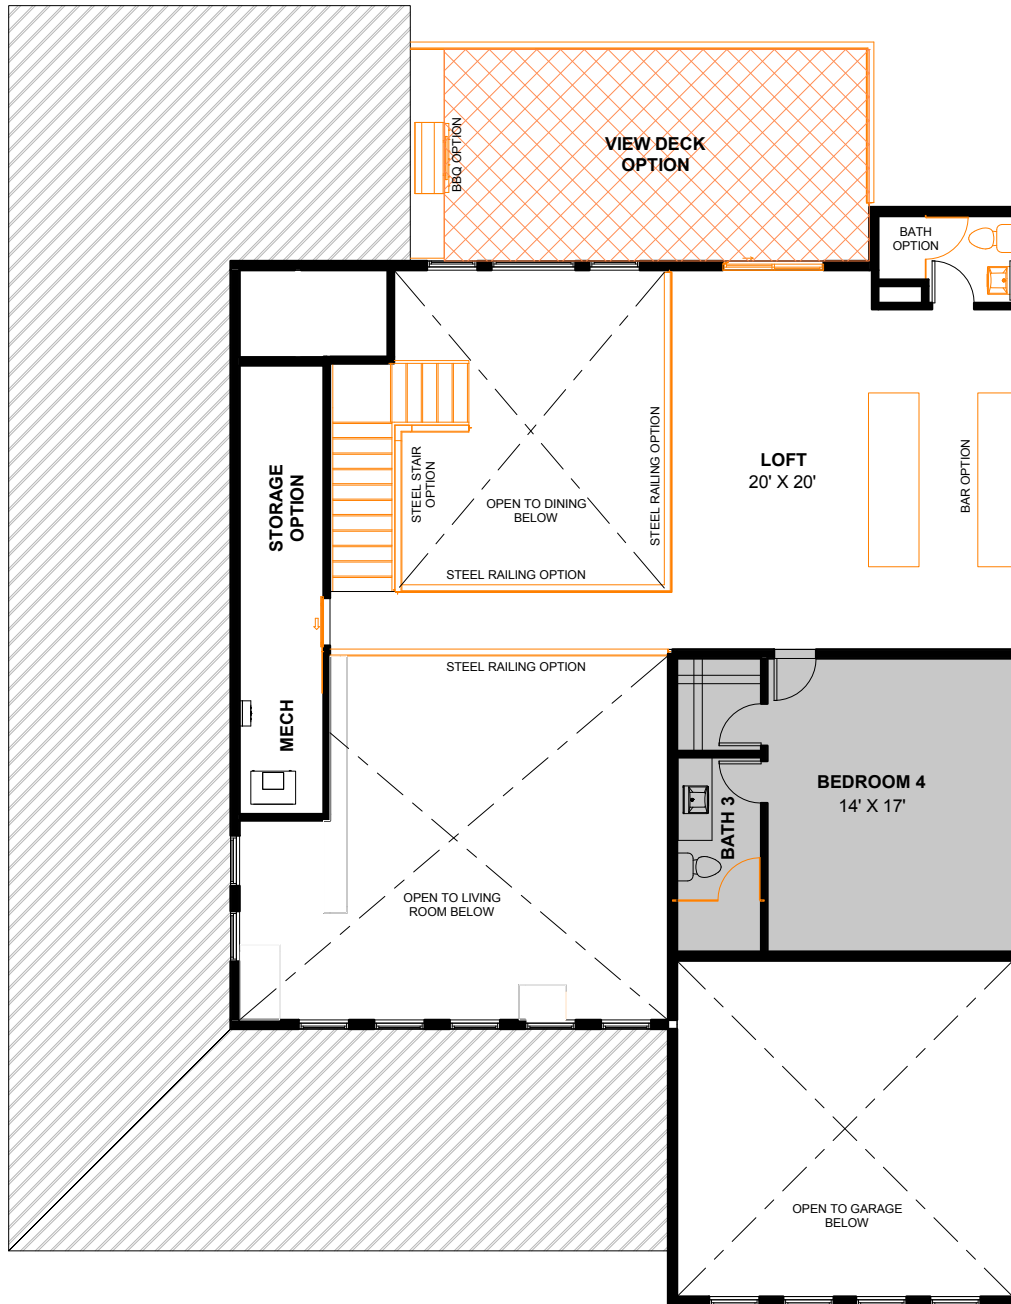

Heard
FARM

DYLAN

heardfarm.com

1st FLOOR - BASE

3330 SF

Optional Configurations

Models, architecture and design details subject to change.

 MAK HOMES

DYLAN

heardfarm.com

2nd FLOOR - BASE

3330 SF

Optional Configurations

Models, architecture and design details subject to change.

DYLAN

heardfarm.com

DYLAN

heardfarm.com

2nd FLOOR - 4 BEDROOM OPTION

3690 SF

 Optional Configurations

Models, architecture and design details subject to change.

DYLAN

heardfarm.com

2nd FLOOR - 5 BEDROOM OPTION

4137 SF

■ Optional Configurations

Models, architecture and design details subject to change.

DYLAN

heardfarm.com

2nd FLOOR - 6 BEDROOM OPTION

4137 SF