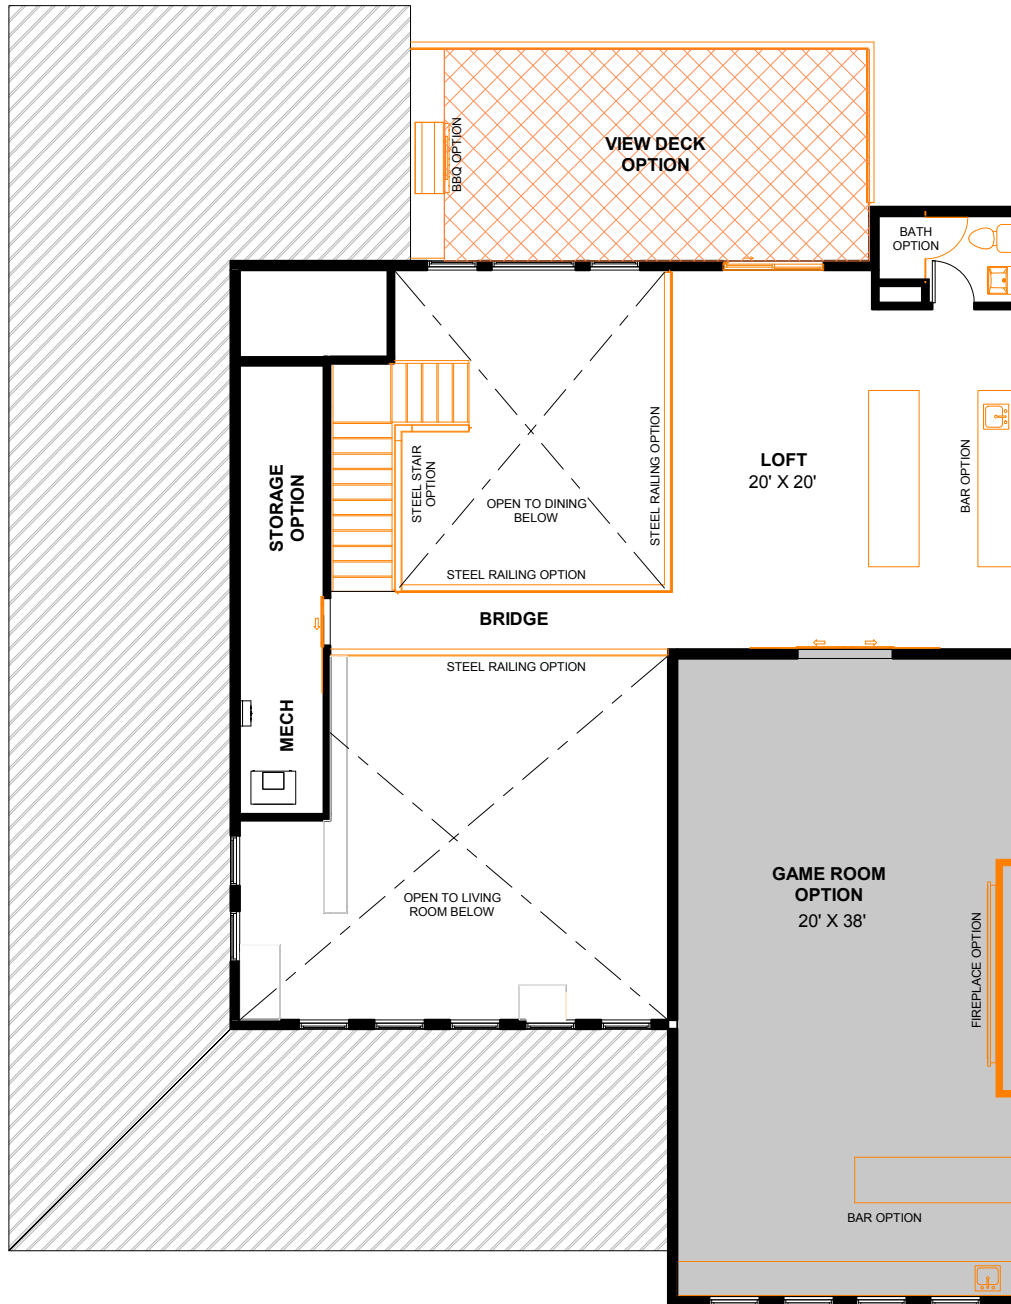

Heard
FARM

DYLAN

heardfarm.com

1st FLOOR - BASE

3330 SF

Optional Configurations

Models, architecture and design details subject to change.

 MAK HOMES

DYLAN

heardfarm.com

2nd FLOOR - BASE

3330 SF

Optional Configurations

Models, architecture and design details subject to change.

DYLAN

heardfarm.com

2nd FLOOR - GAME ROOM OPTION

4173 SF

 Optional Configurations

Models, architecture and design details subject to change.

DYLAN

heardfarm.com

2nd FLOOR - OPTIONS

3330 SF

■ Optional Configurations

Models, architecture and design details subject to change.

DYLAN

heardfarm.com

2nd FLOOR - GARAGE LOFT OPTION

3330 SF

 Optional Configurations

Models, architecture and design details subject to change.