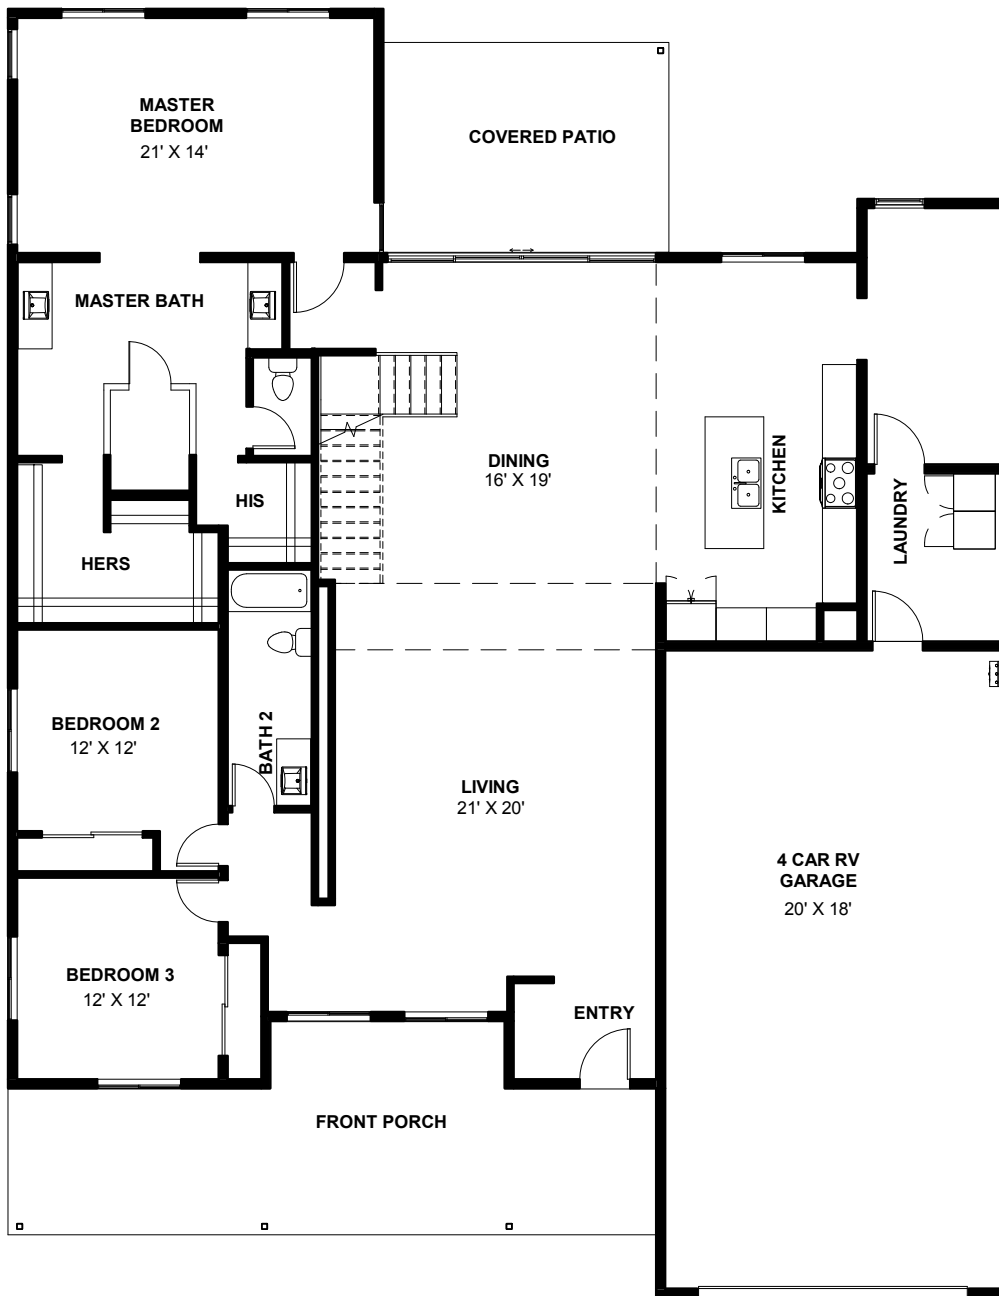

Heard
FARM

DYLAN

heardfarm.com

1st FLOOR - BASE

3330 SF

Optional Configurations

Models, architecture and design details subject to change.

 MAK HOMES

NORTH&CO.
REAL ESTATE BY TRADE

rev 1.08.22

DYLAN

heardfarm.com

1st FLOOR - OPTIONS

3330 SF

Optional Configurations

Models, architecture and design details subject to change.

DYLAN

heardfarm.com

2nd FLOOR - BASE

3330 SF

Optional Configurations

Models, architecture and design details subject to change.

DYLAN

heardfarm.com

2nd FLOOR - GAME ROOM OPTION

4173 SF

 Optional Configurations

Models, architecture and design details subject to change.

DYLAN

heardfarm.com

2nd FLOOR - OPTIONS

3330 SF