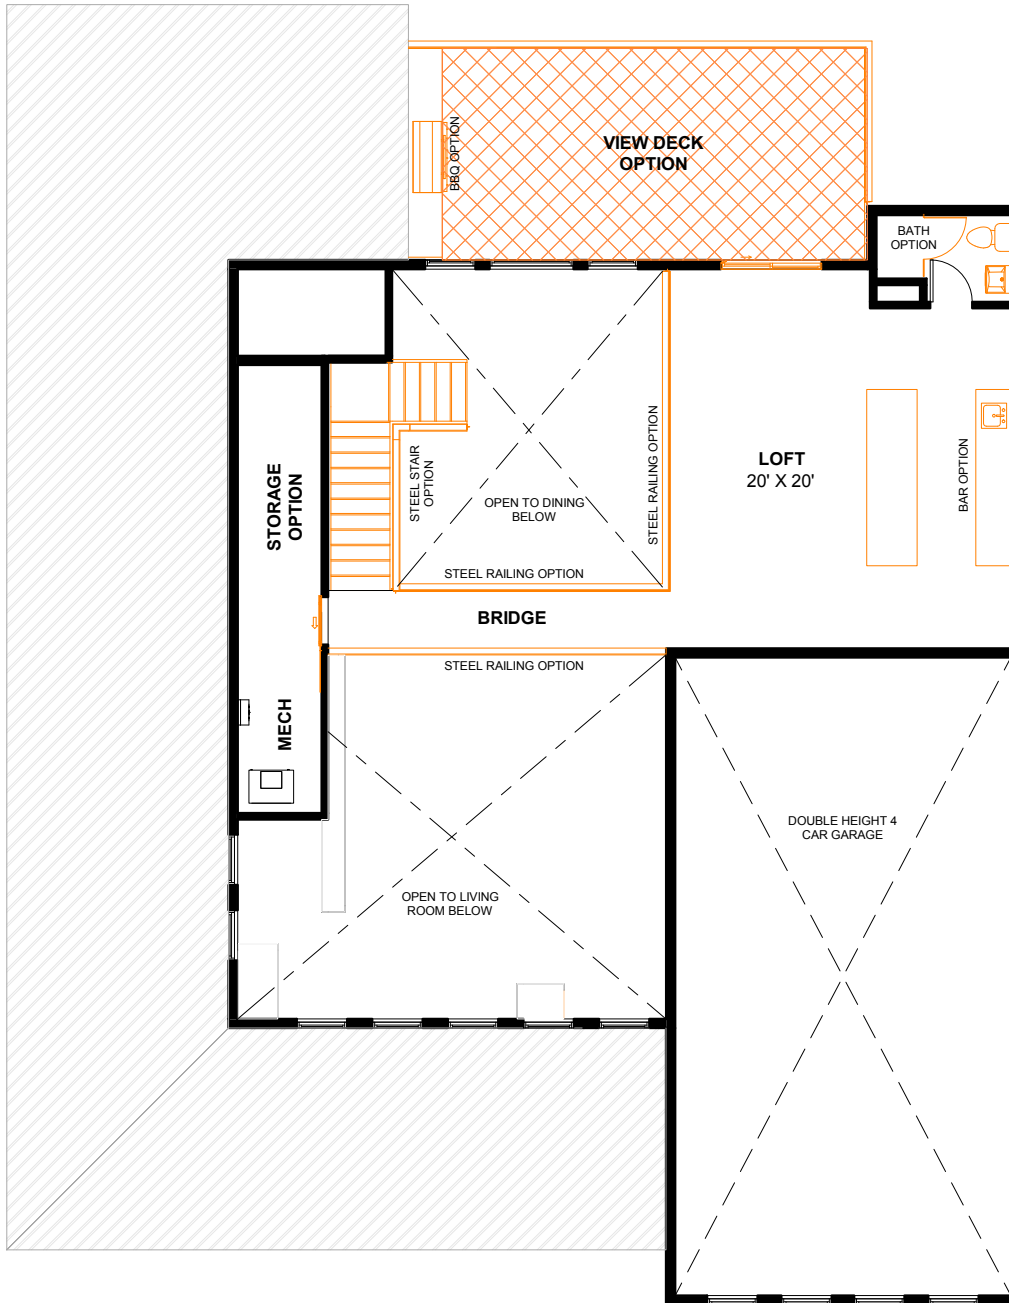

DYLAN

heardfarm.com

2nd FLOOR - BASE

3330 SF

Optional Configurations

Models, architecture and design details subject to change.

DYLAN

heardfarm.com

2nd FLOOR - GAME ROOM OPTION

4173 SF

 Optional Configurations

Models, architecture and design details subject to change.

DYLAN

heardfarm.com

2nd FLOOR - OPTIONS

3330 SF

■ Optional Configurations

Models, architecture and design details subject to change.

DYLAN

heardfarm.com

2nd FLOOR - GARAGE LOFT OPTION

3330 SF

 Optional Configurations

Models, architecture and design details subject to change.

2nd FLOOR - 5 BEDROOM OPTION

4137 SF

■ Optional Configurations

Models, architecture and design details subject to change.

DYLAN

heardfarm.com

2nd FLOOR - 6 BEDROOM OPTION

4137 SF