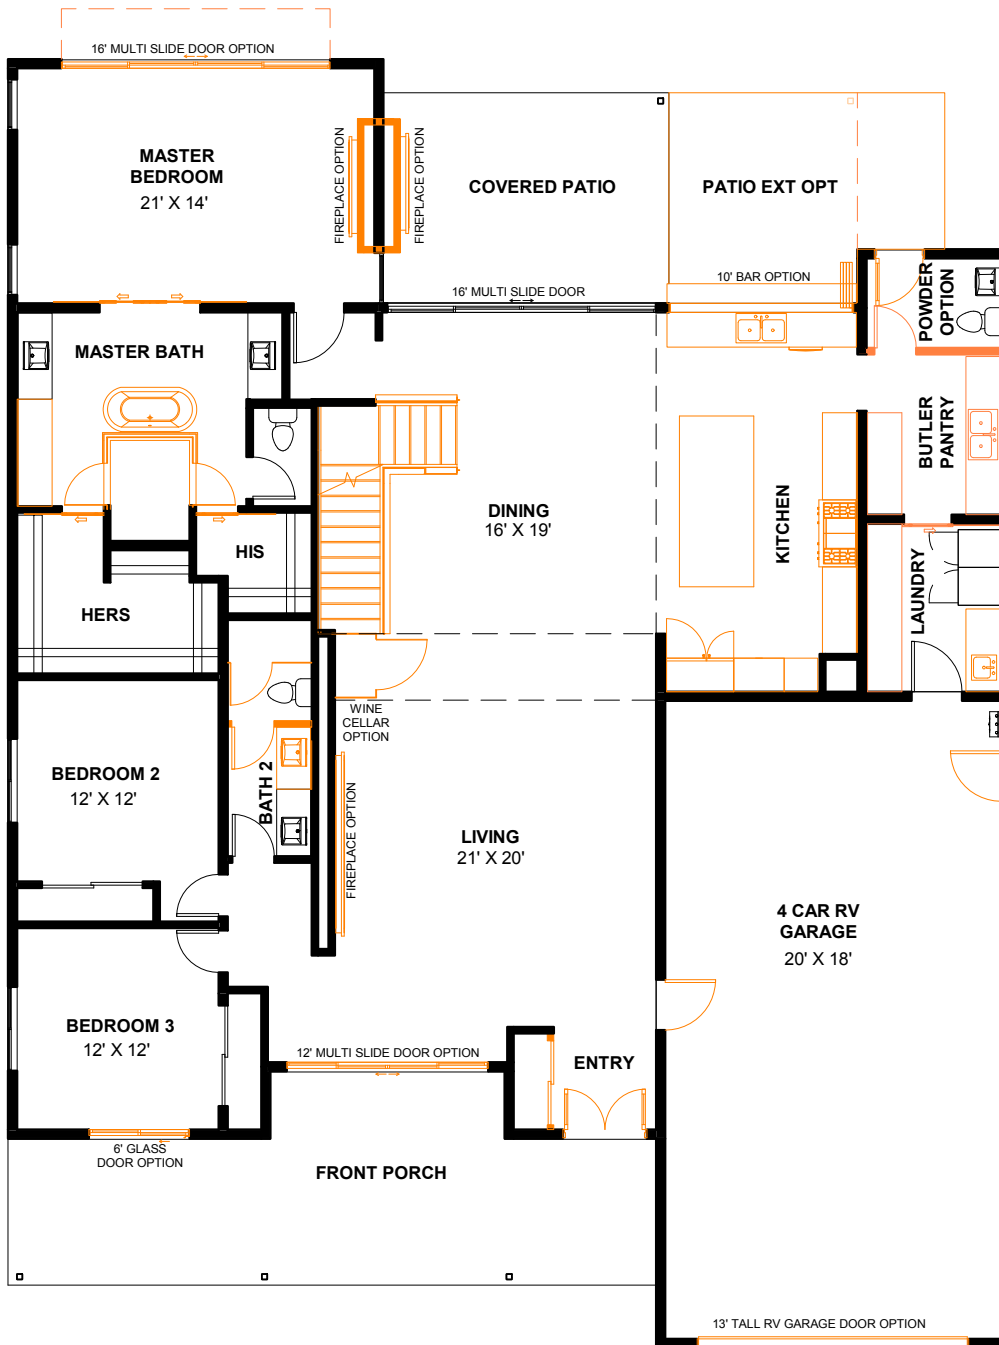

Heard
FARM

DYLAN

heardfarm.com

1st FLOOR - BASE

3330 SF

Optional Configurations

Models, architecture and design details subject to change.

 MAK HOMES

NORTH&CO.
REAL ESTATE BY TRADE

rev 1.08.22

DYLAN

heardfarm.com

1st FLOOR - OPTIONS

3330 SF

Optional Configurations

Models, architecture and design details subject to change.

DYLAN

heardfarm.com

2nd FLOOR - BASE

3330 SF

Optional Configurations

Models, architecture and design details subject to change.

DYLAN

heardfarm.com

2nd FLOOR - GAME ROOM OPTION

4173 SF

 Optional Configurations

Models, architecture and design details subject to change.

DYLAN

heardfarm.com

2nd FLOOR - OPTIONS

3330 SF