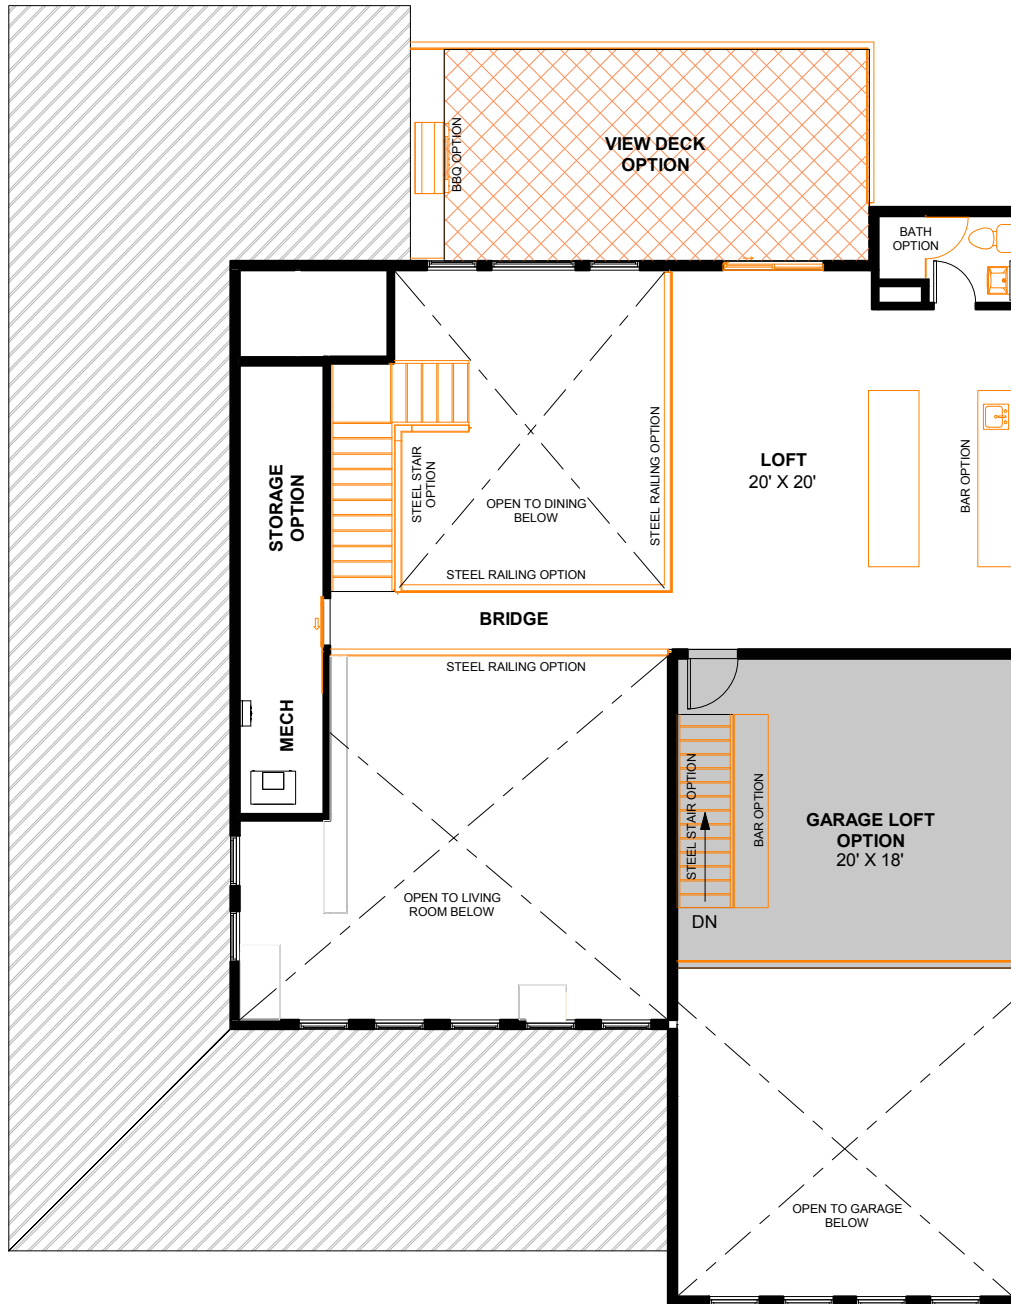

2nd FLOOR - GAME ROOM OPTION

4173 SF

 Optional Configurations

Models, architecture and design details subject to change.

DYLAN

heardfarm.com

2nd FLOOR - OPTIONS

3330 SF

■ Optional Configurations

Models, architecture and design details subject to change.

DYLAN

heardfarm.com

2nd FLOOR - GARAGE LOFT OPTION

3330 SF

 Optional Configurations

Models, architecture and design details subject to change.

DYLAN

heardfarm.com

2nd FLOOR - 4 BEDROOM OPTION

3690 SF

 Optional Configurations

Models, architecture and design details subject to change.

DYLAN

heardfarm.com

2nd FLOOR - 5 BEDROOM OPTION

4137 SF

■ Optional Configurations

Models, architecture and design details subject to change.

DYLAN

heardfarm.com

2nd FLOOR - 6 BEDROOM OPTION

4137 SF