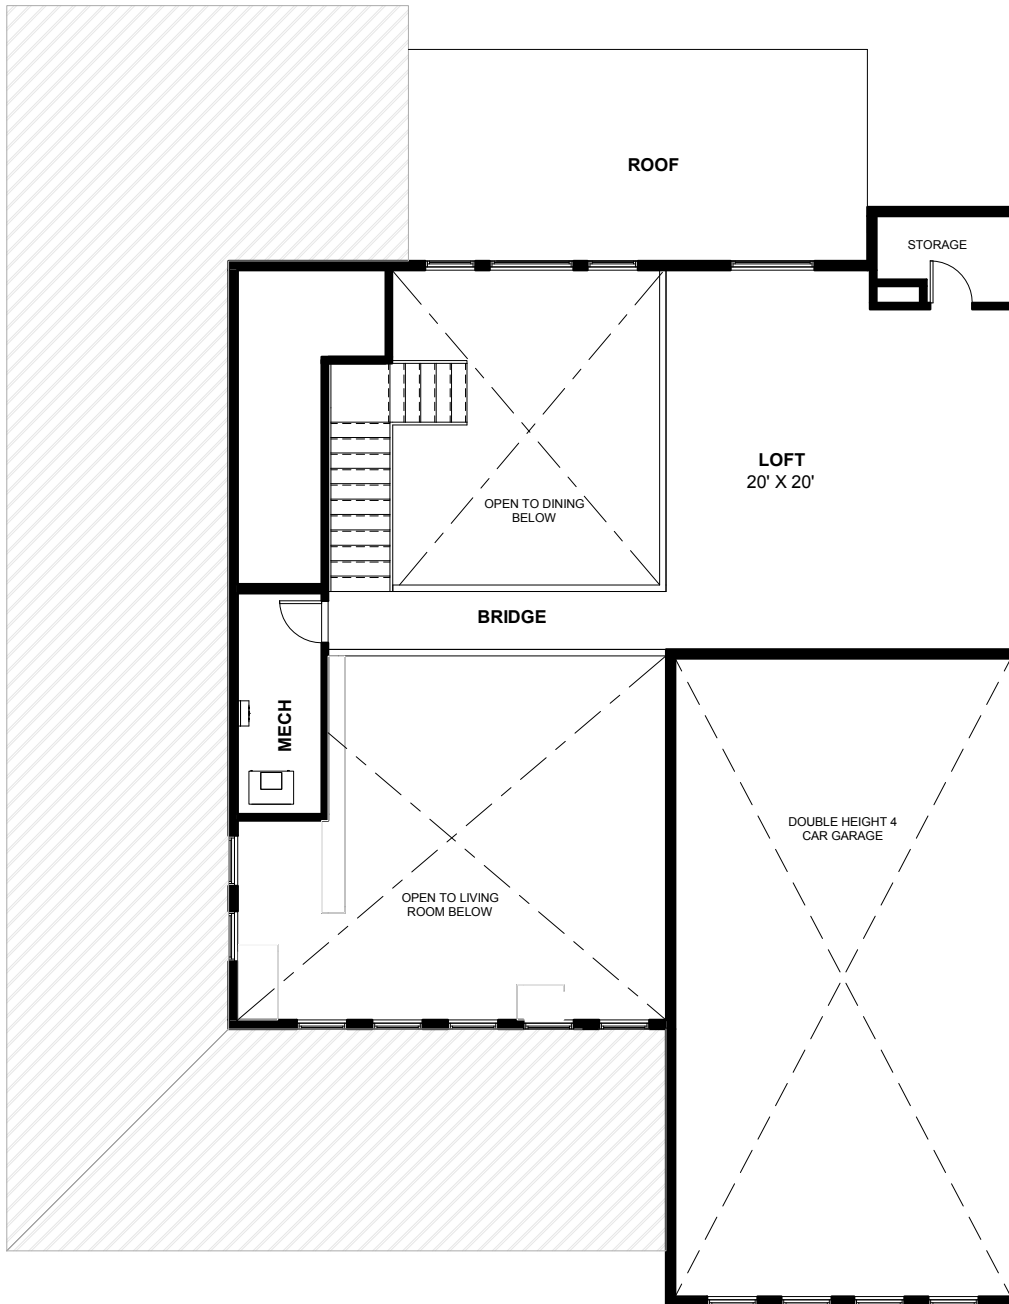

Heard
FARM

DYLAN

heardfarm.com

1st FLOOR - BASE

3330 SF

Optional Configurations

Models, architecture and design details subject to change.

 MAK HOMES

DYLAN

heardfarm.com

2nd FLOOR - BASE

3330 SF

Optional Configurations

Models, architecture and design details subject to change.

DYLAN

heardfarm.com

2nd FLOOR - GAME ROOM OPTION

4173 SF

 Optional Configurations

Models, architecture and design details subject to change.

DYLAN

heardfarm.com

2nd FLOOR - OPTIONS

3330 SF

■ Optional Configurations

Models, architecture and design details subject to change.

DYLAN

heardfarm.com

2nd FLOOR - GARAGE LOFT OPTION

3330 SF

 Optional Configurations

Models, architecture and design details subject to change.