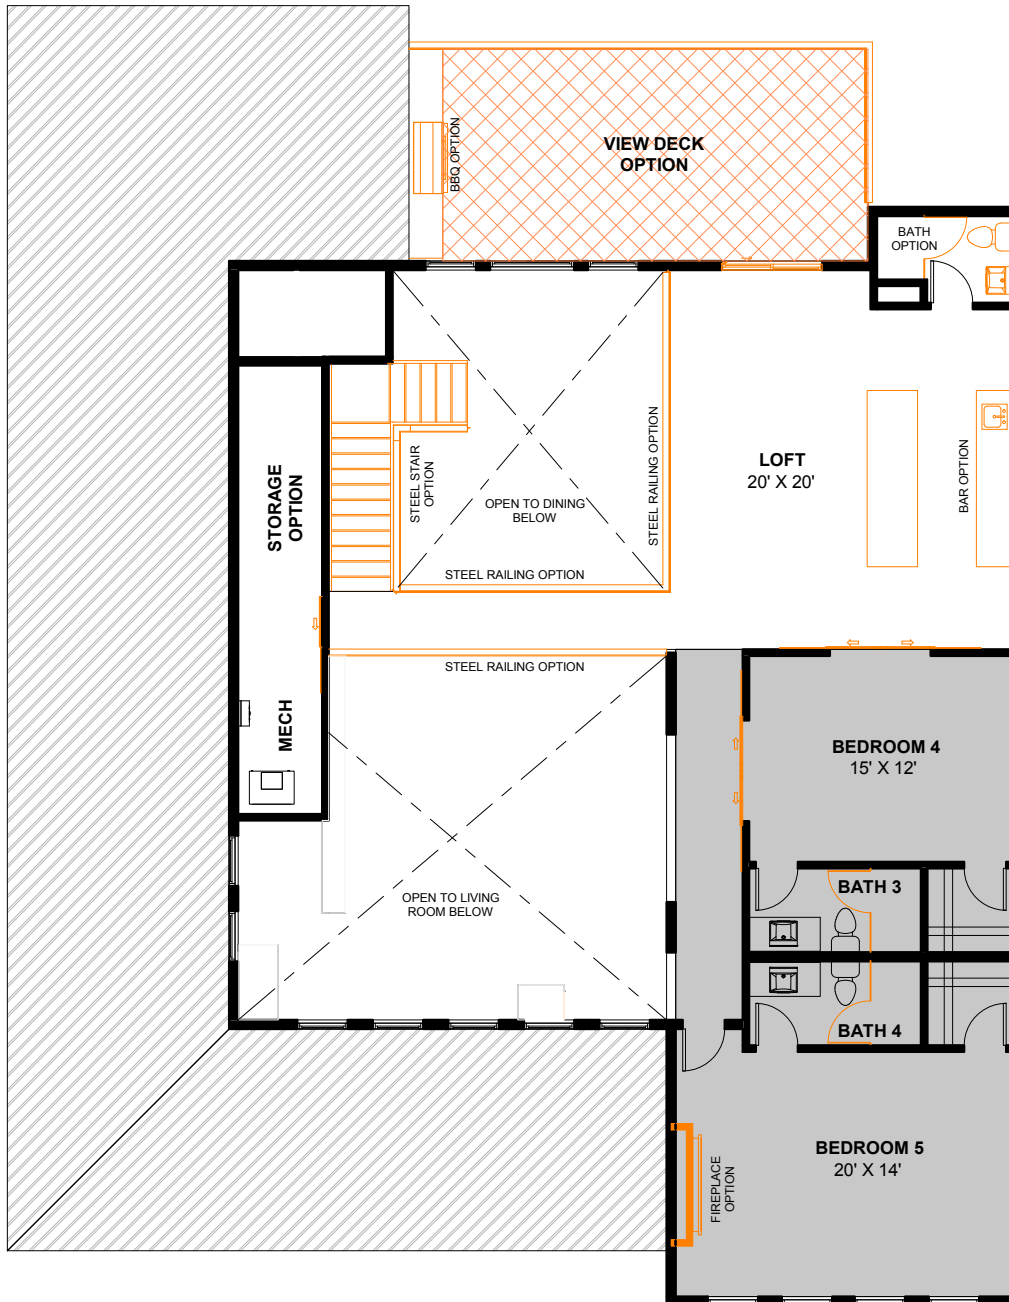

Heard
FARM

DYLAN

heardfarm.com

1st FLOOR - BASE

3330 SF

Optional Configurations

Models, architecture and design details subject to change.

 MAK HOMES

DYLAN

heardfarm.com

2nd FLOOR - BASE

3330 SF

Optional Configurations

Models, architecture and design details subject to change.

DYLAN

heardfarm.com

DYLAN

heardfarm.com

2nd FLOOR - 4 BEDROOM OPTION

3690 SF

 Optional Configurations

Models, architecture and design details subject to change.

DYLAN

heardfarm.com

2nd FLOOR - 5 BEDROOM OPTION

4137 SF

■ Optional Configurations

Models, architecture and design details subject to change.

DYLAN

heardfarm.com

2nd FLOOR - 6 BEDROOM OPTION

4137 SF