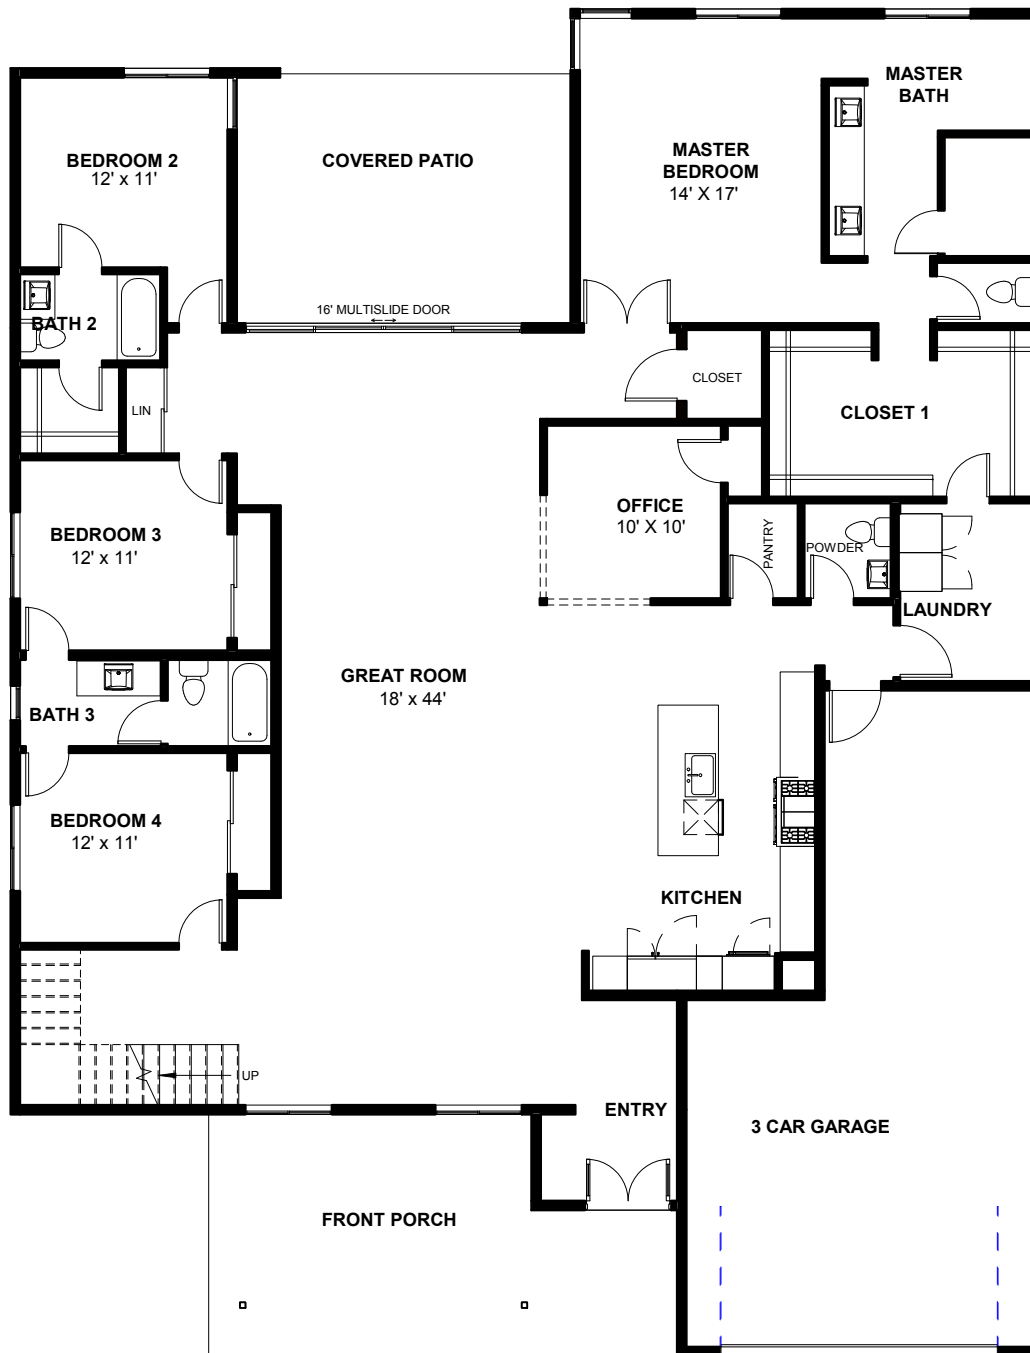

MERCURY

heardfarm.com

1ST FLOOR BASE

3588 SF

Optional Configurations

Models, architecture and design details subject to change.