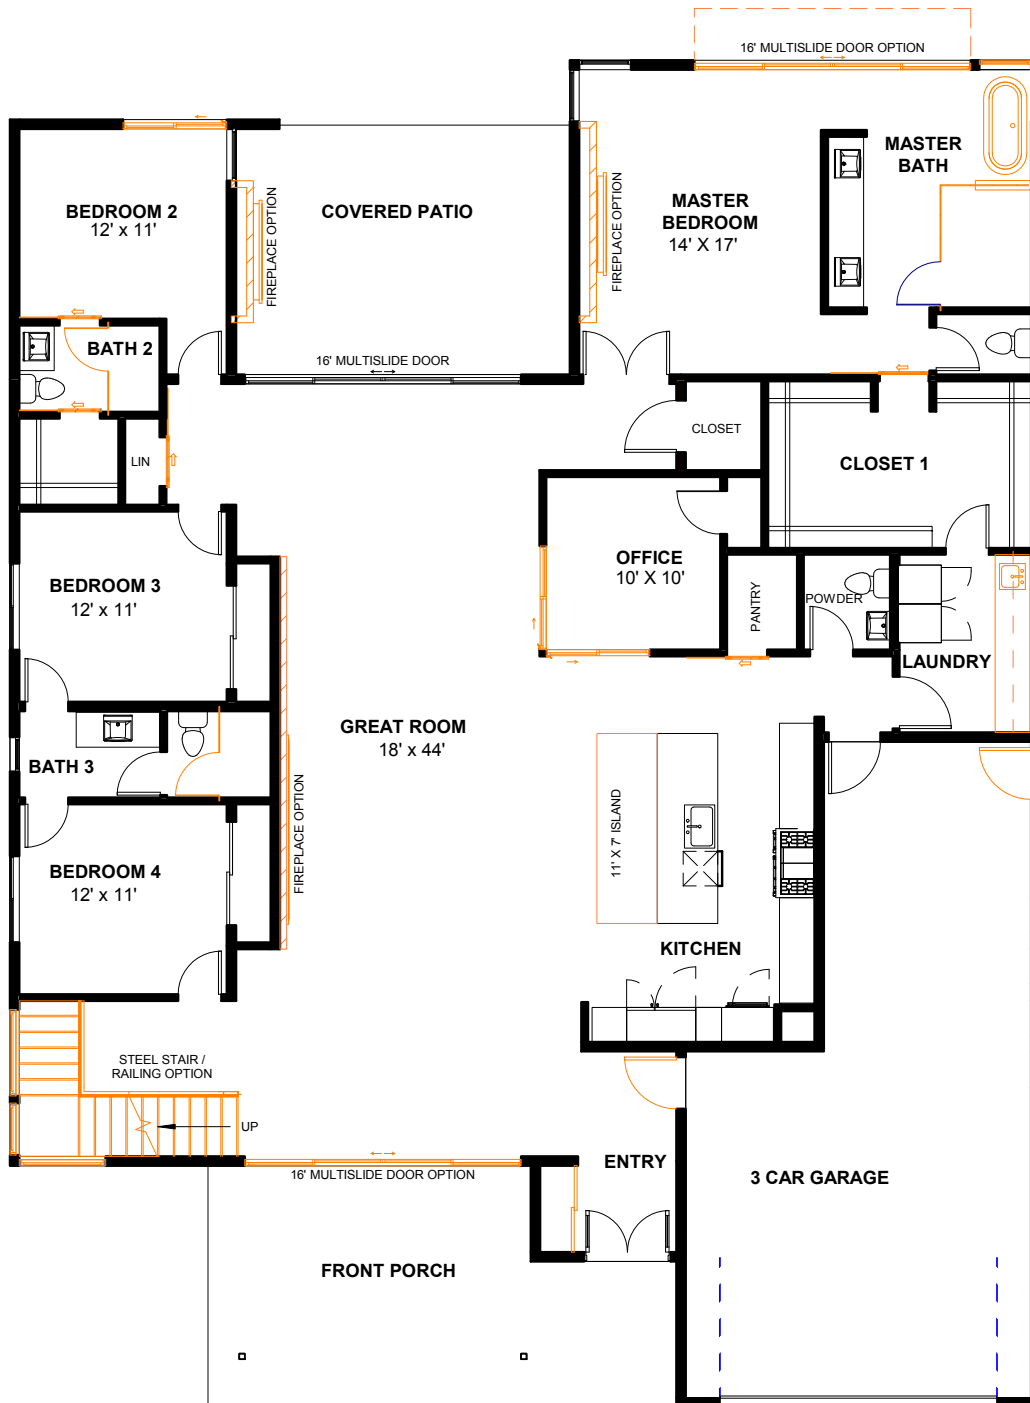

## 1ST FLOOR BASE

3588 SF

Optional Configurations

Models, architecture and design details subject to change.

## 1ST FLOOR OPTIONS

3588 SF

Optional Configurations

Models, architecture and design details subject to change.

## 2nd FLOOR BASE

3588 SF

■ Optional Configurations

Models, architecture and design details subject to change.

rev 11.27.24

## 2nd FLOOR OPTIONS

3588 SF

■ Optional Configurations

Models, architecture and design details subject to change.