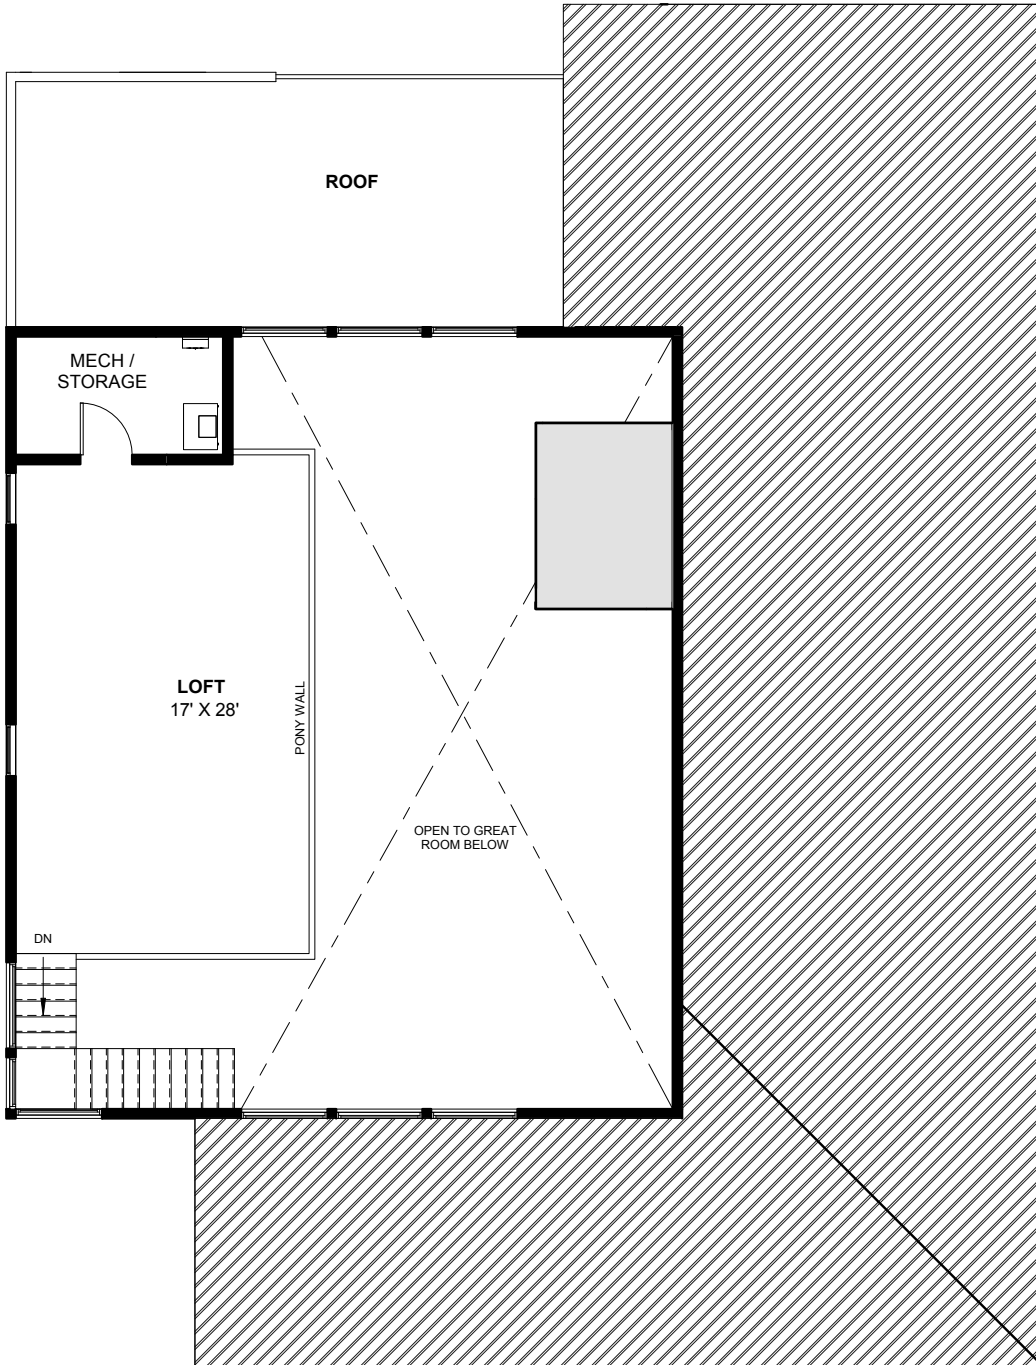

MERCURY

heardfarm.com

1ST FLOOR BASE

3588 SF

■ Optional Configurations

Models, architecture and design details subject to change.

MERCURY

heardfarm.com

1ST FLOOR OPTIONS

3588 SF

Optional Configurations

Models, architecture and design details subject to change.

MERCURY

heardfarm.com

2nd FLOOR BASE

3588 SF

Optional Configurations

Models, architecture and design details subject to change.

rev 1.08.22

MERCURY

heardfarm.com

2nd FLOOR OPTIONS

3588 SF

 Optional Configurations