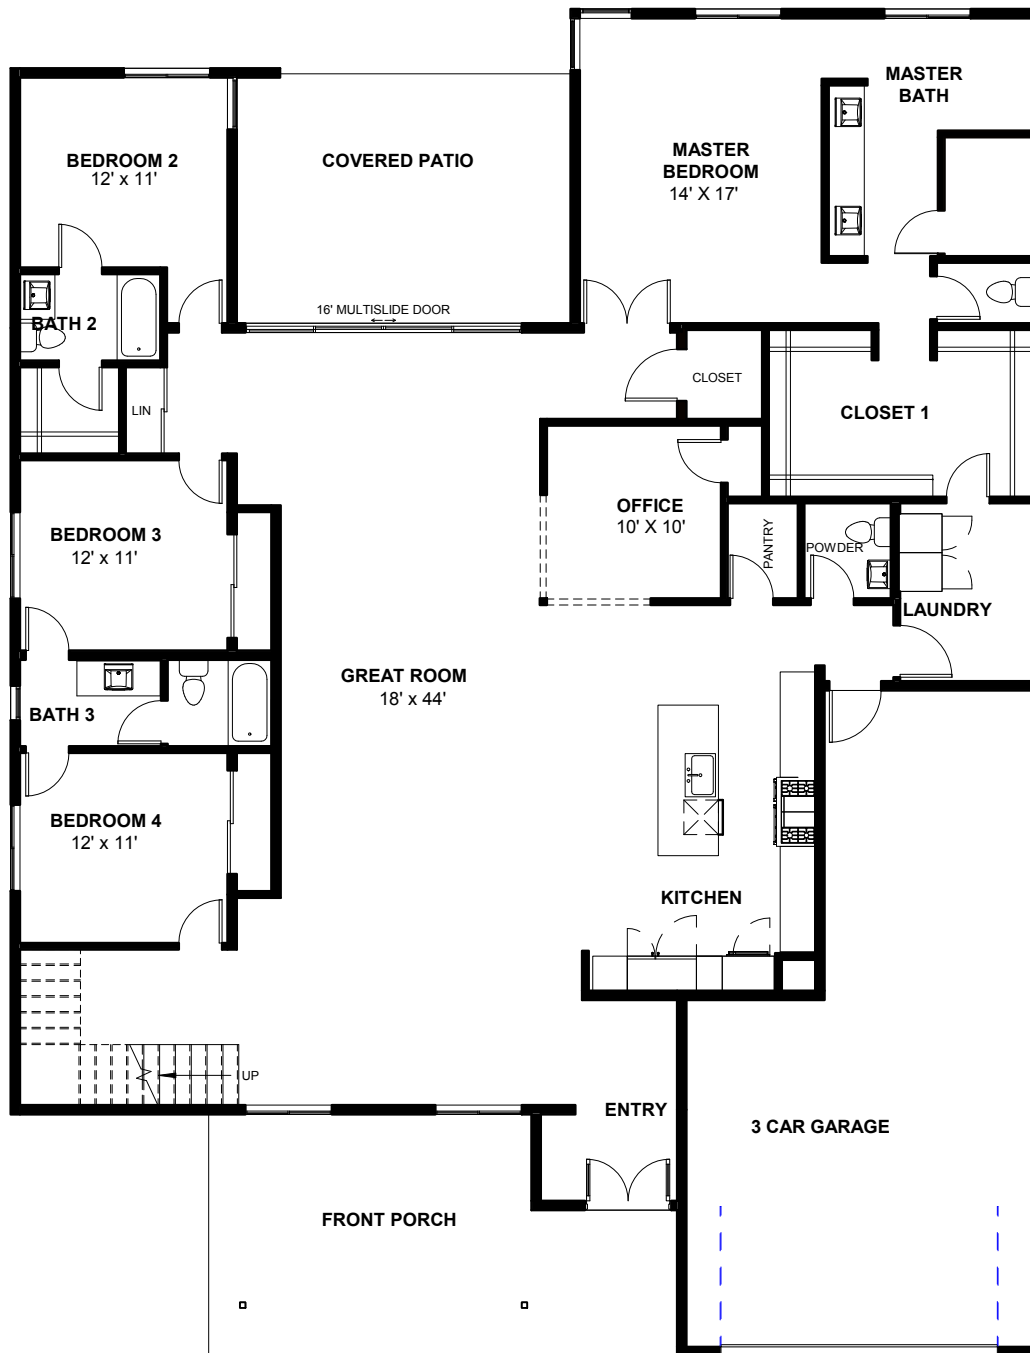

MERCURY

heardfarm.com

1ST FLOOR BASE

3588 SF

■ Optional Configurations

Models, architecture and design details subject to change.

MERCURY

heardfarm.com

1ST FLOOR OPTIONS

3588 SF

Optional Configurations

Models, architecture and design details subject to change.

MERCURY

heardfarm.com

2nd FLOOR BASE

3588 SF

Optional Configurations

Models, architecture and design details subject to change.

rev 1.08.22

MERCURY

heardfarm.com

2nd FLOOR OPTIONS

3588 SF

 Optional Configurations