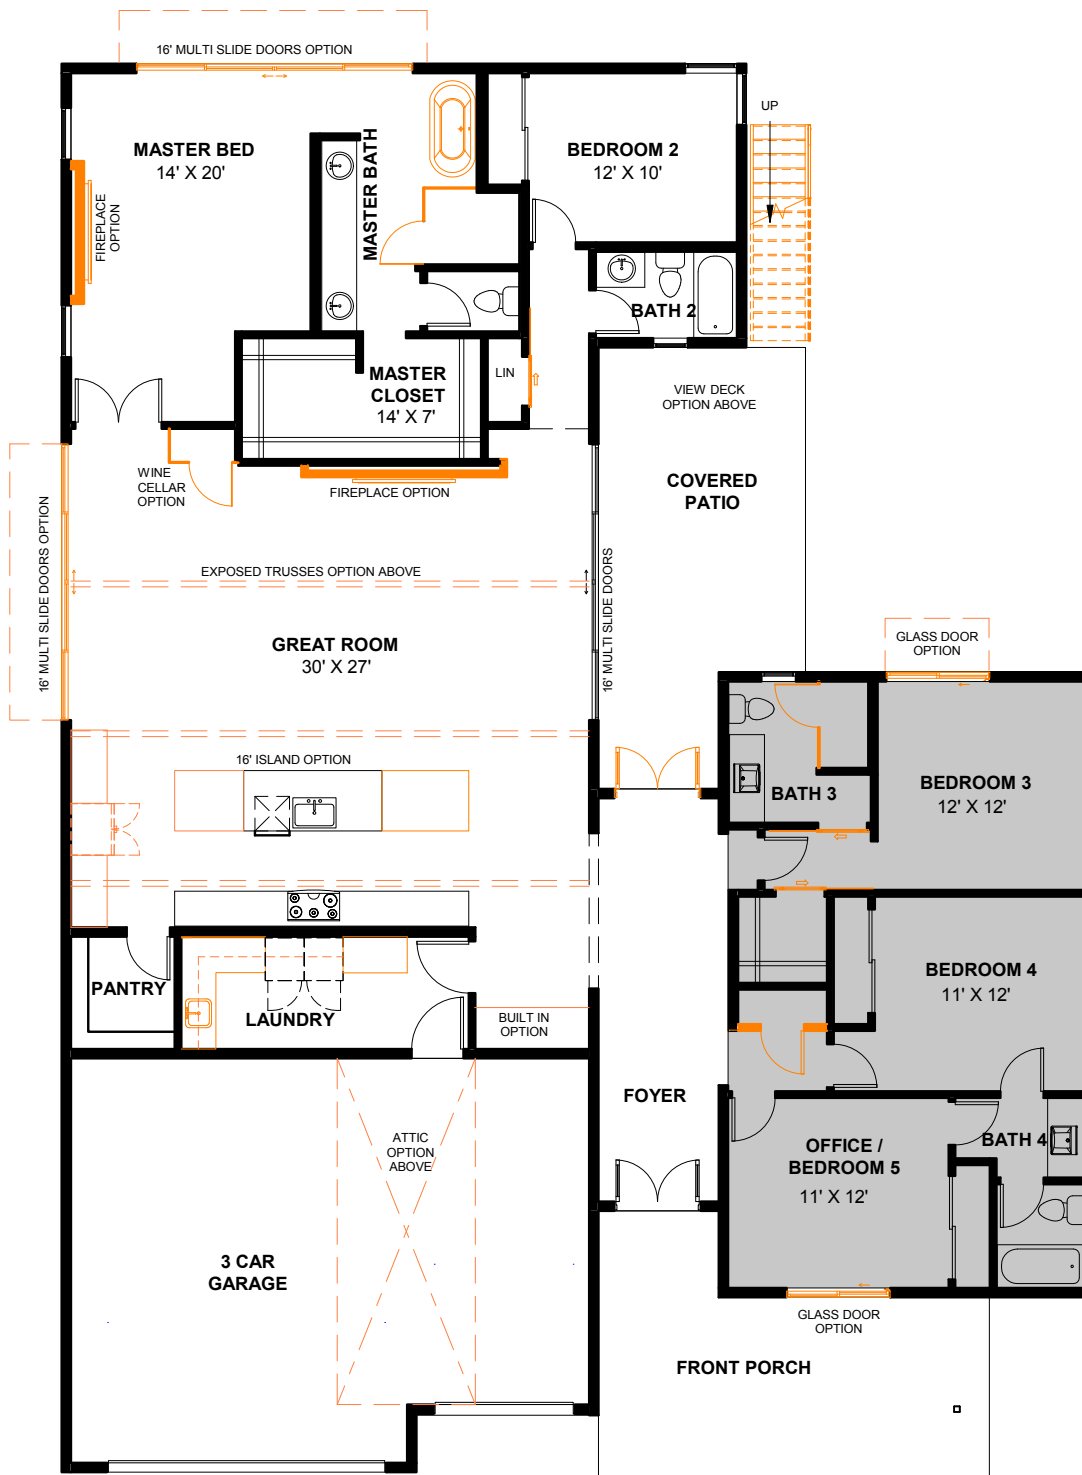

JOPLIN

heardfarm.com

3 BEDROOM - BASE

2870 SF

Optional Configurations

Models, architecture and design details subject to change.

JOPLIN

heardfarm.com

3 BED. GEN SUITE

2870 SF

■ Optional Configurations

Models, architecture and design details subject to change.

JOPLIN

heardfarm.com

4 BEDROOM

2870 SF

 Optional Configurations

Models, architecture and design details subject to change.

JOPLIN

heardfarm.com

5 BEDROOM

2870 SF

■ Optional Configurations

Models, architecture and design details subject to change.