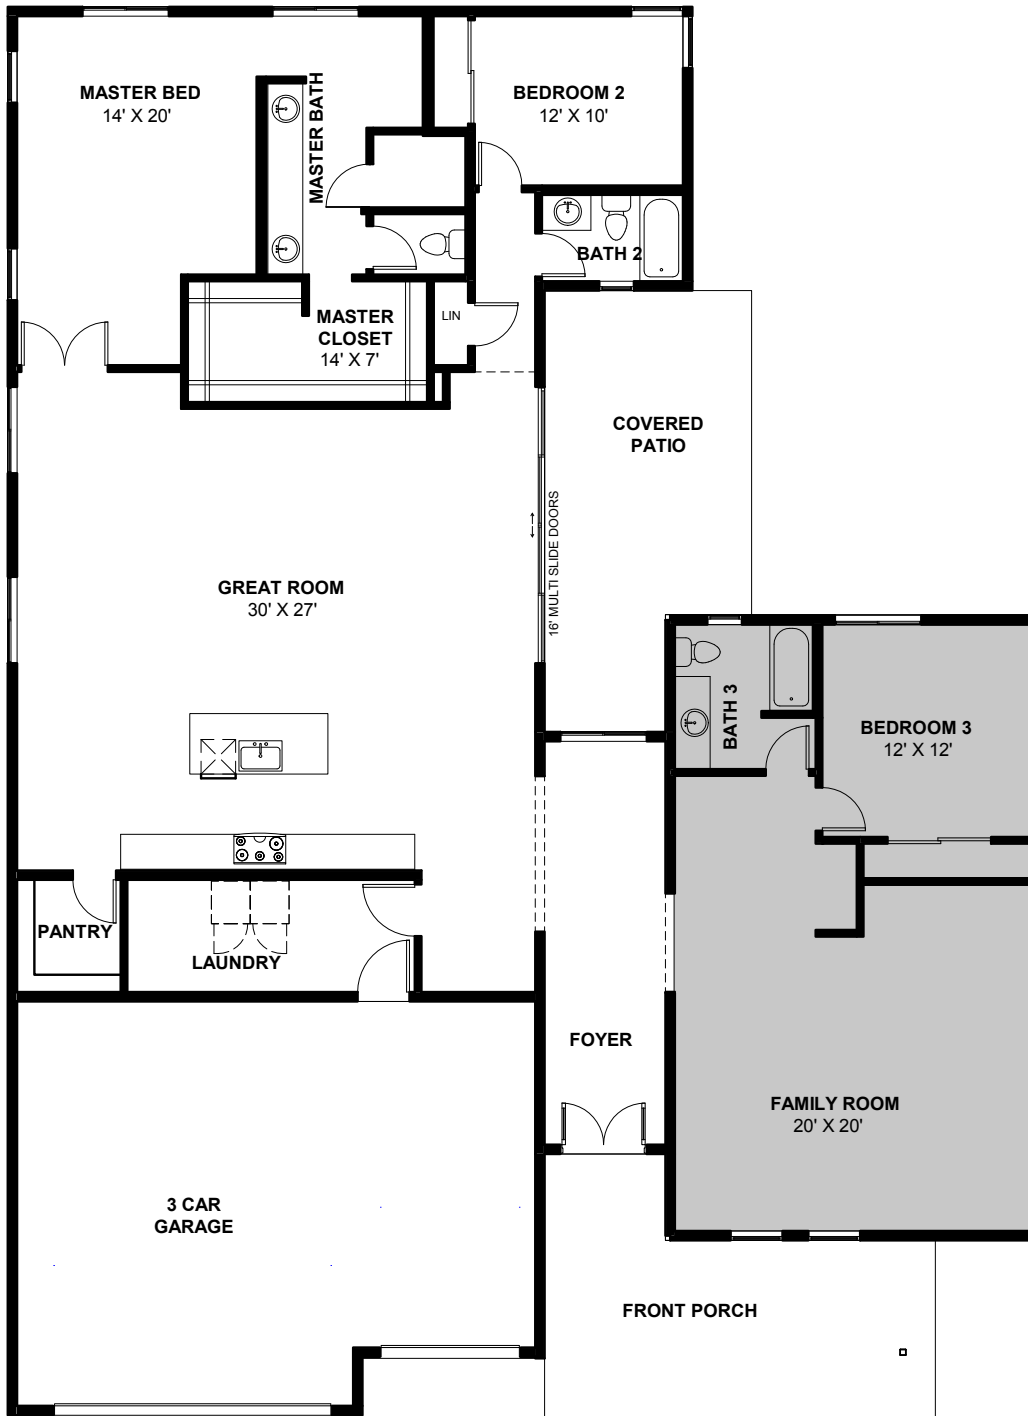

JOPLIN

heardfarm.com

3 BEDROOM - BASE

2870 SF

Optional Configurations

Models, architecture and design details subject to change.

JOPLIN

heardfarm.com

3 BED. GEN SUITE

2870 SF

■ Optional Configurations

Models, architecture and design details subject to change.

JOPLIN

heardfarm.com

4 BEDROOM

2870 SF

 Optional Configurations

Models, architecture and design details subject to change.

JOPLIN

heardfarm.com

5 BEDROOM

2870 SF

■ Optional Configurations

Models, architecture and design details subject to change.