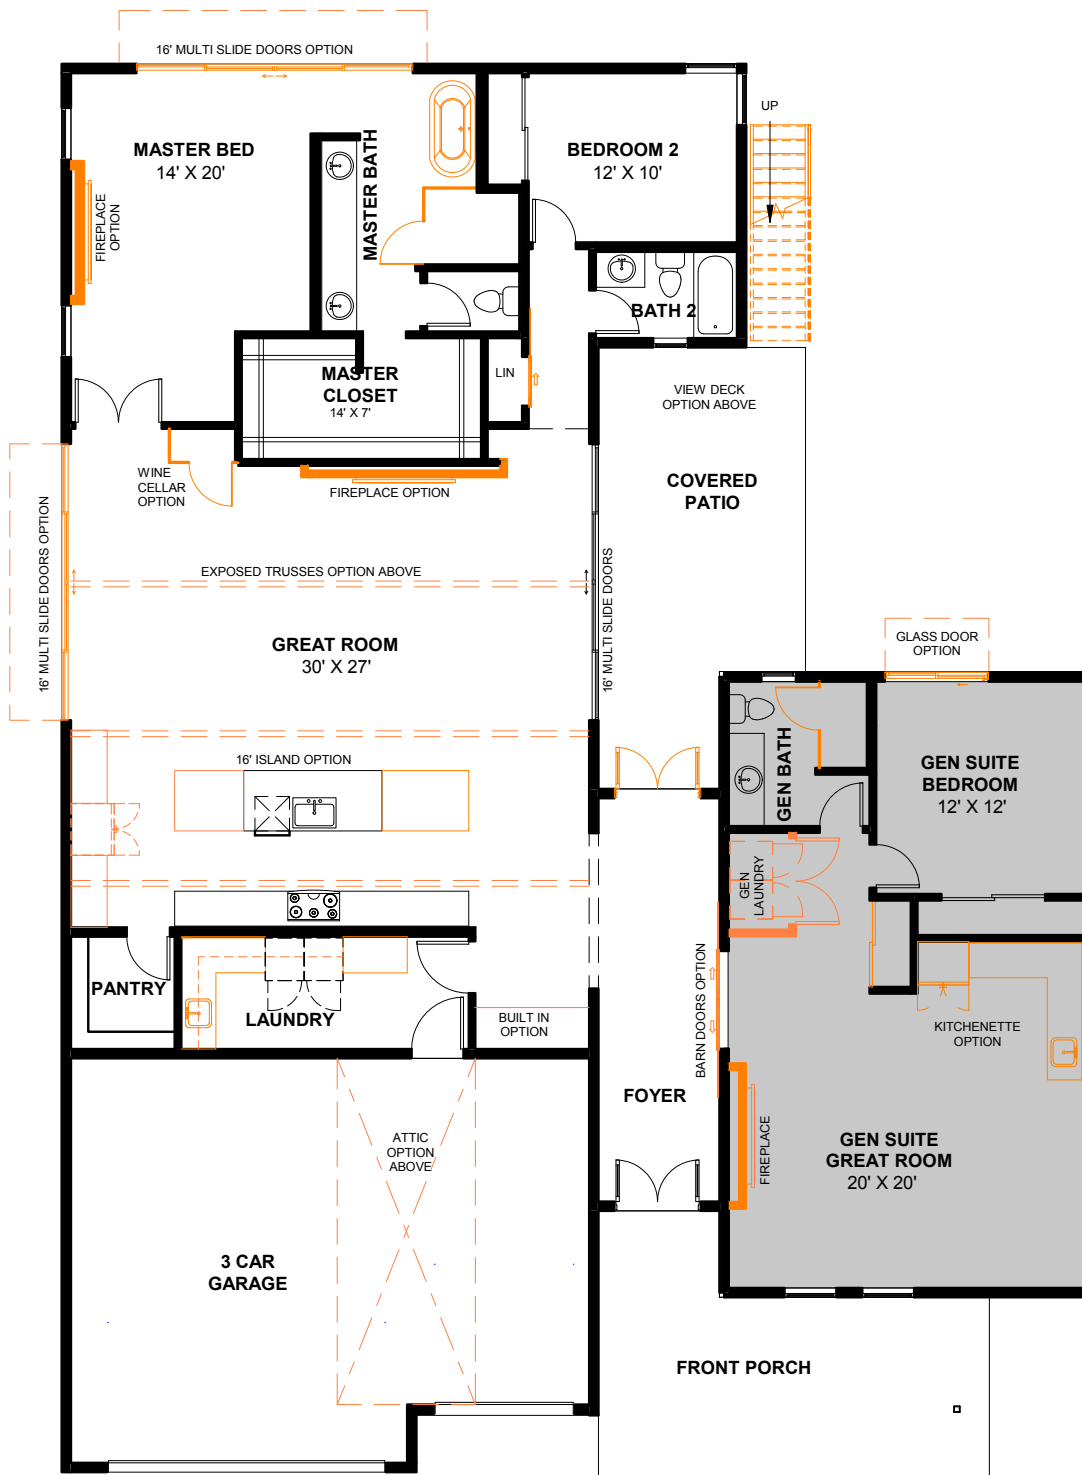

JOPLIN

heardfarm.com

3 BEDROOM - BASE

2870 SF

Optional Configurations

Models, architecture and design details subject to change.

JOPLIN

heardfarm.com

3 BED. GEN SUITE

2870 SF

■ Optional Configurations

Models, architecture and design details subject to change.

JOPLIN

heardfarm.com

4 BEDROOM

2870 SF

 Optional Configurations

Models, architecture and design details subject to change.

JOPLIN

heardfarm.com

5 BEDROOM

2870 SF

■ Optional Configurations

Models, architecture and design details subject to change.