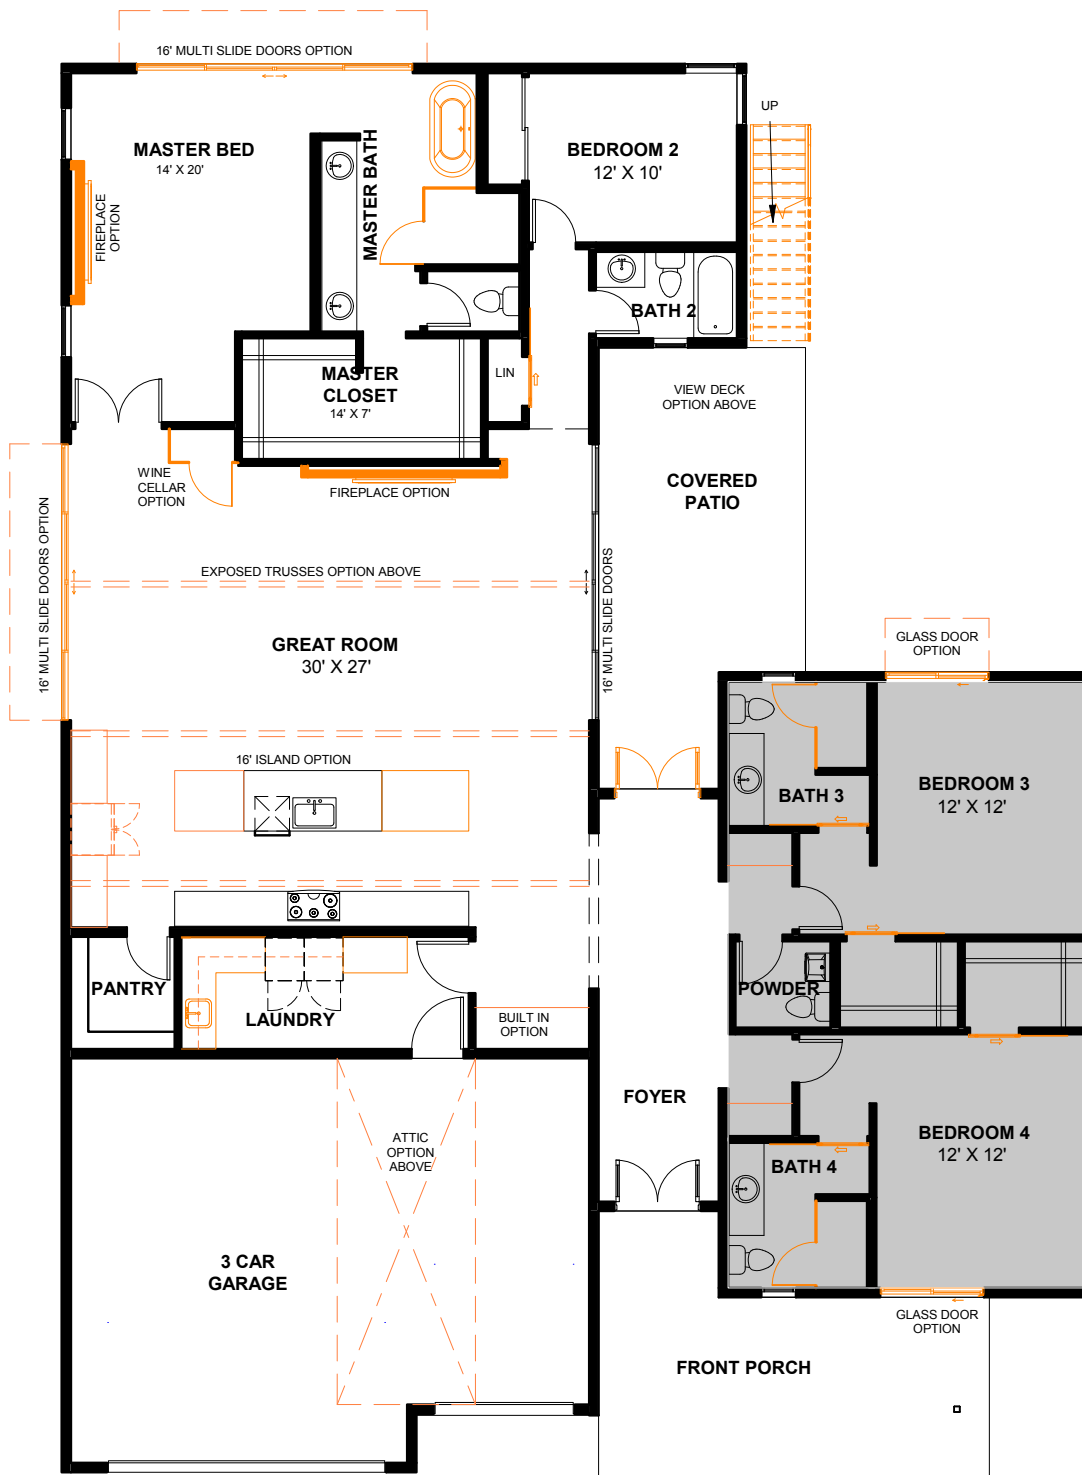

JOPLIN

heardfarm.com

3 BEDROOM - BASE

2870 SF

Optional Configurations

Models, architecture and design details subject to change.

JOPLIN

heardfarm.com

3 BED. GEN SUITE

2870 SF

■ Optional Configurations

Models, architecture and design details subject to change.

JOPLIN

heardfarm.com

4 BEDROOM

2870 SF

 Optional Configurations

Models, architecture and design details subject to change.

JOPLIN

heardfarm.com

5 BEDROOM

2870 SF

■ Optional Configurations

Models, architecture and design details subject to change.