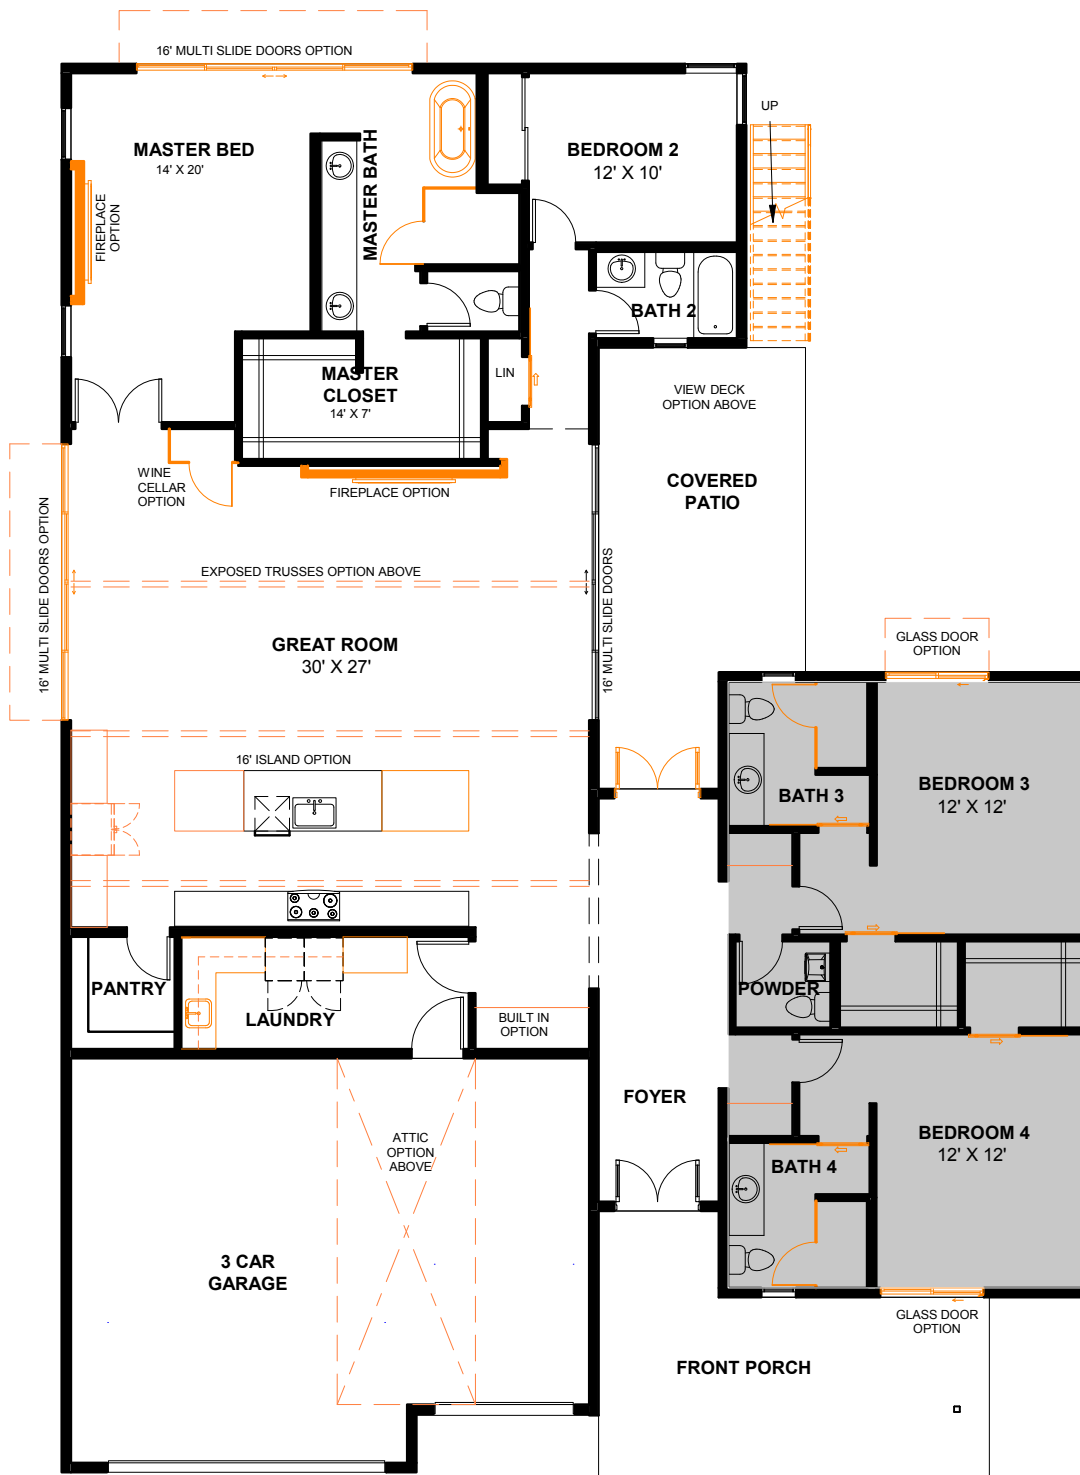

JOPLIN

heardfarm.com

3 BEDROOM - BASE

2870 SF

Optional Configurations

Models, architecture and design details subject to change.

JOPLIN

heardfarm.com

3 BED. GEN SUITE

2870 SF

Optional Configurations

Models, architecture and design details subject to change.

JOPLIN

heardfarm.com

4 BEDROOM

2870 SF

Optional Configurations

Models, architecture and design details subject to change.

JOPLIN

heardfarm.com

5 BEDROOM

2870 SF

■ Optional Configurations

Models, architecture and design details subject to change.