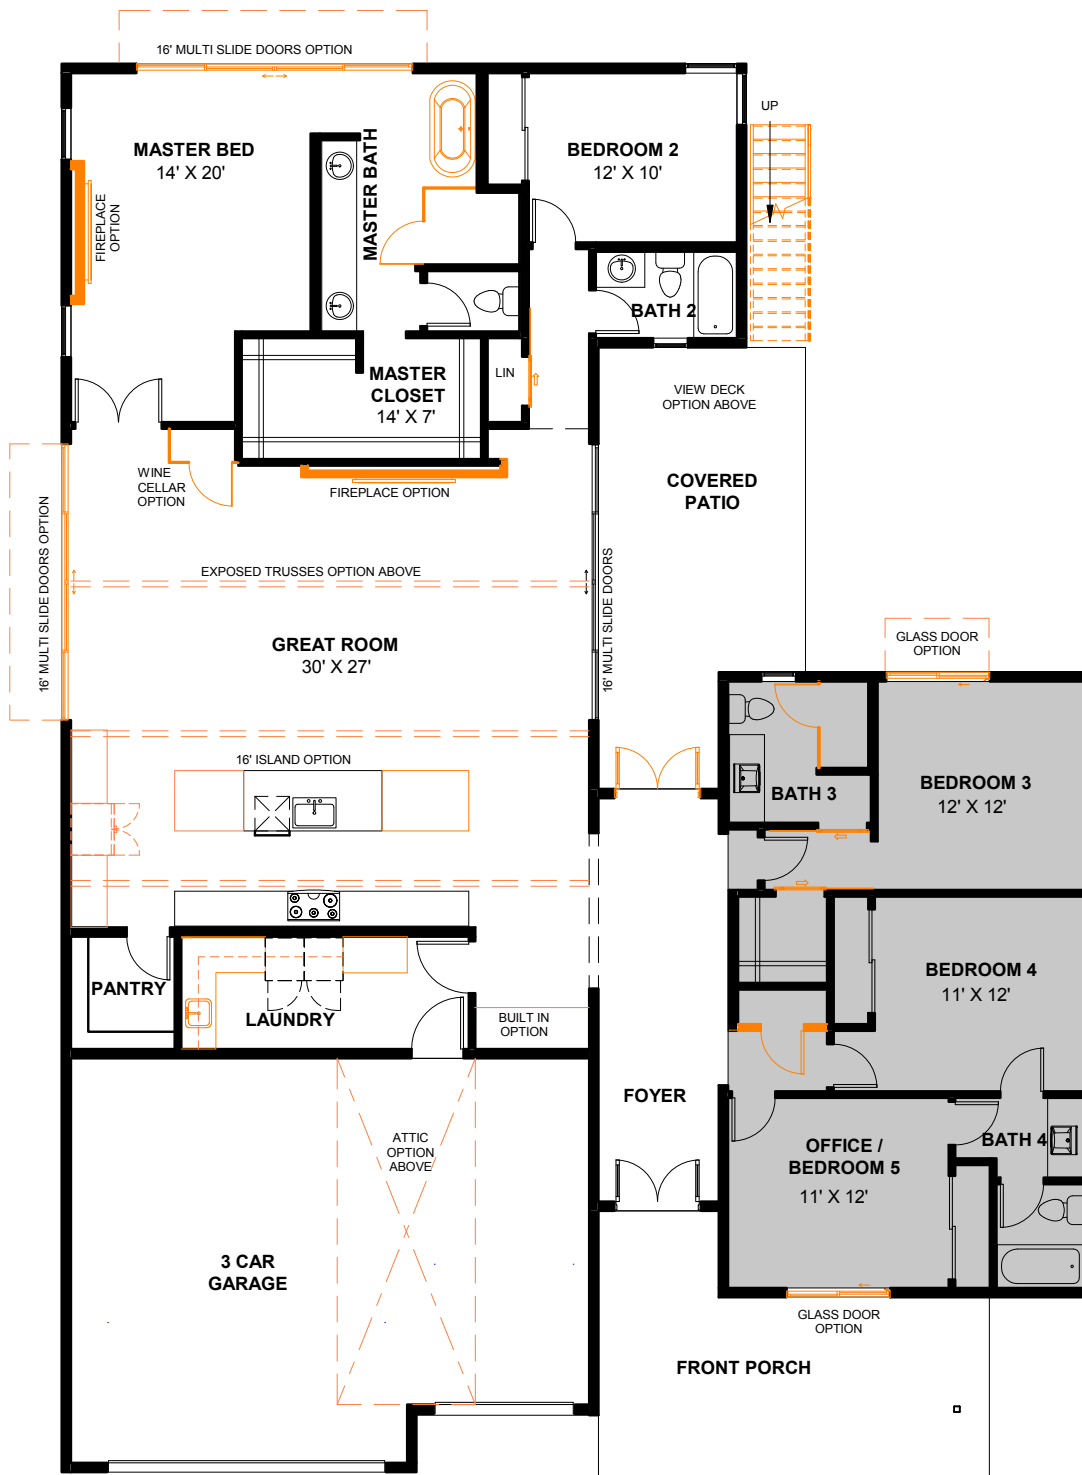

JOPLIN

heardfarm.com

3 BEDROOM - BASE

2870 SF

Optional Configurations

Models, architecture and design details subject to change.

JOPLIN

heardfarm.com

3 BED. GEN SUITE

2870 SF

Optional Configurations

Models, architecture and design details subject to change.

JOPLIN

heardfarm.com

4 BEDROOM

2870 SF

Optional Configurations

Models, architecture and design details subject to change.

JOPLIN

heardfarm.com

5 BEDROOM

2870 SF

■ Optional Configurations

Models, architecture and design details subject to change.