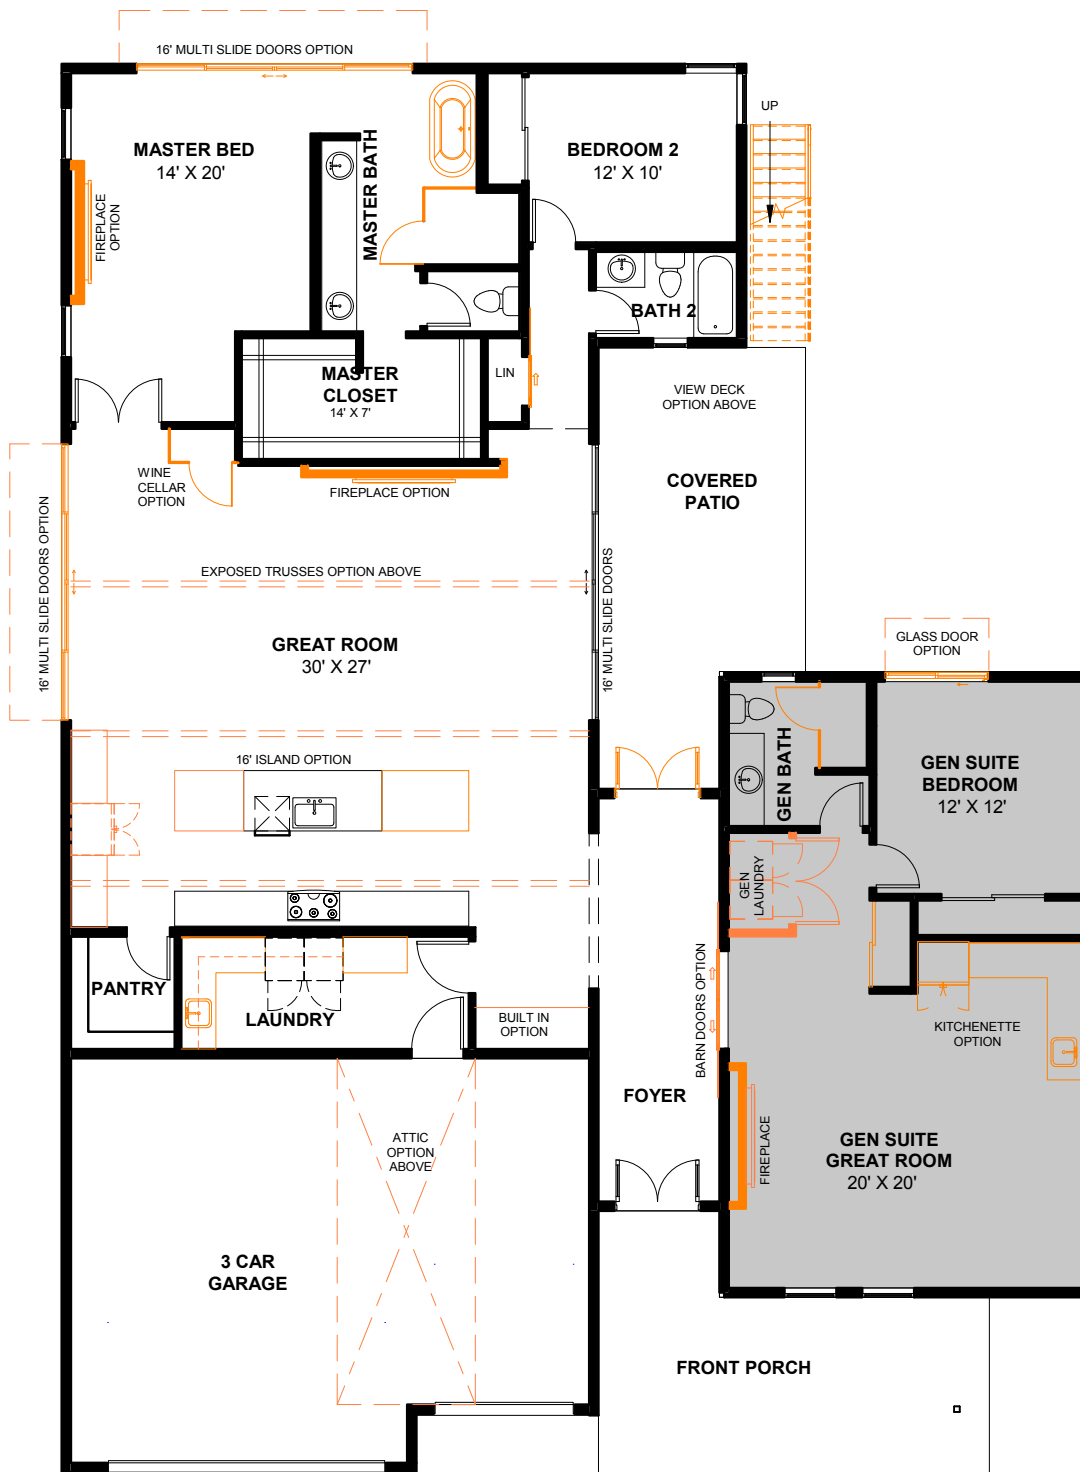

JOPLIN

heardfarm.com

3 BEDROOM - BASE

2870 SF

Optional Configurations

Models, architecture and design details subject to change.

JOPLIN

heardfarm.com

3 BED. GEN SUITE

2870 SF

Optional Configurations

Models, architecture and design details subject to change.

JOPLIN

heardfarm.com

4 BEDROOM

2870 SF

Optional Configurations

Models, architecture and design details subject to change.

JOPLIN

heardfarm.com

5 BEDROOM

2870 SF

■ Optional Configurations

Models, architecture and design details subject to change.