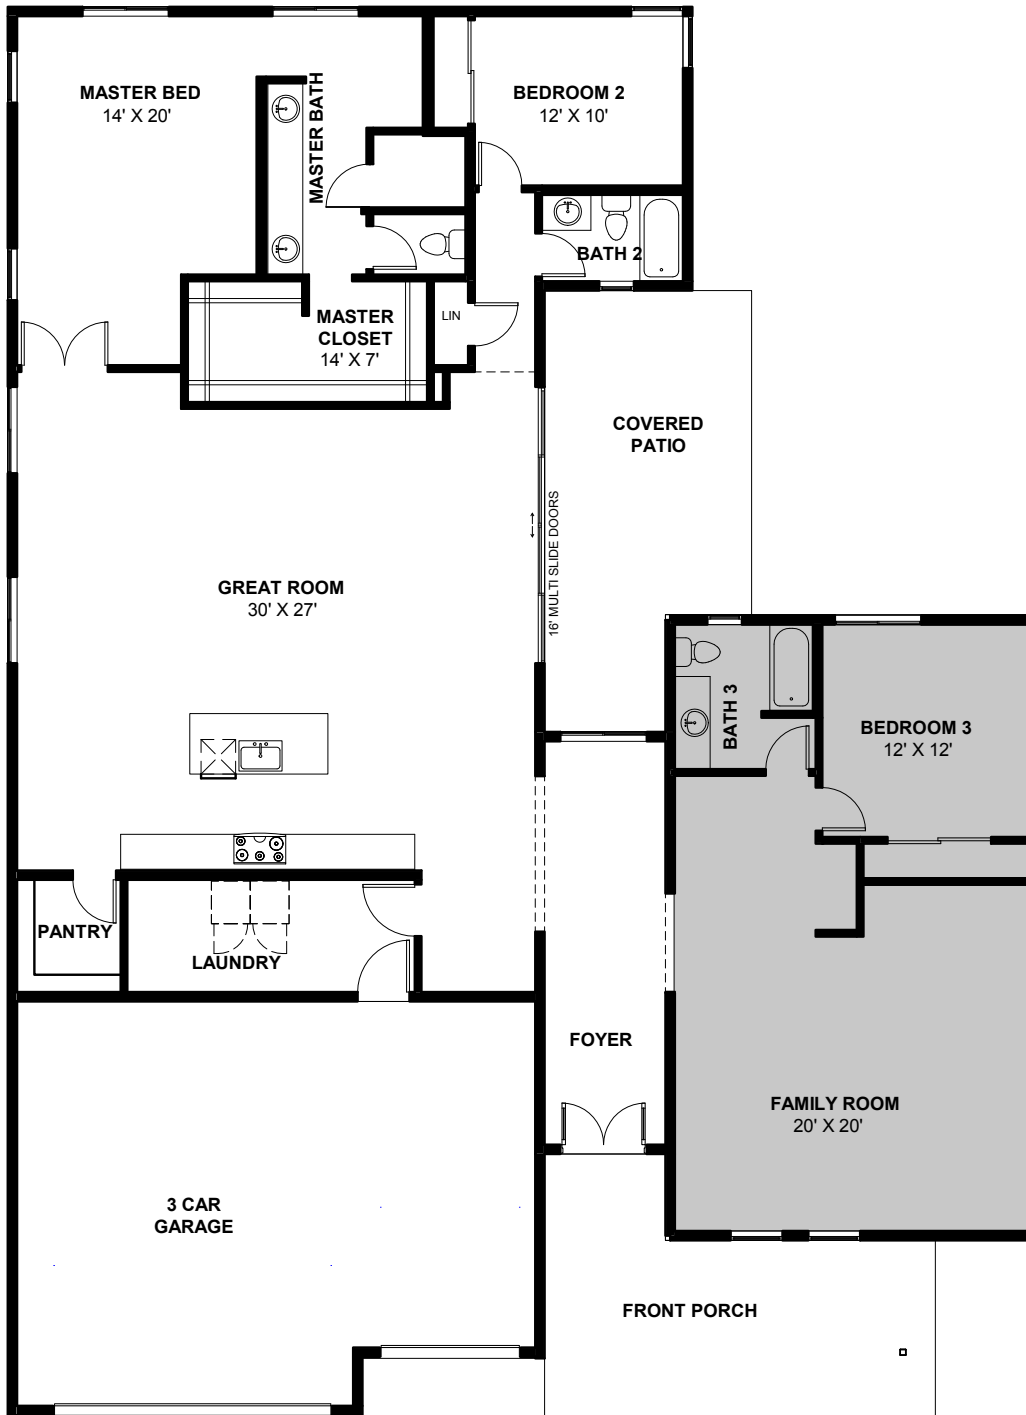

JOPLIN

heardfarm.com

3 BEDROOM - BASE

2870 SF

Optional Configurations

Models, architecture and design details subject to change.

JOPLIN

heardfarm.com

3 BED. GEN SUITE

2870 SF

Optional Configurations

Models, architecture and design details subject to change.

JOPLIN

heardfarm.com

4 BEDROOM

2870 SF

Optional Configurations

Models, architecture and design details subject to change.

JOPLIN

heardfarm.com

5 BEDROOM

2870 SF

■ Optional Configurations

Models, architecture and design details subject to change.