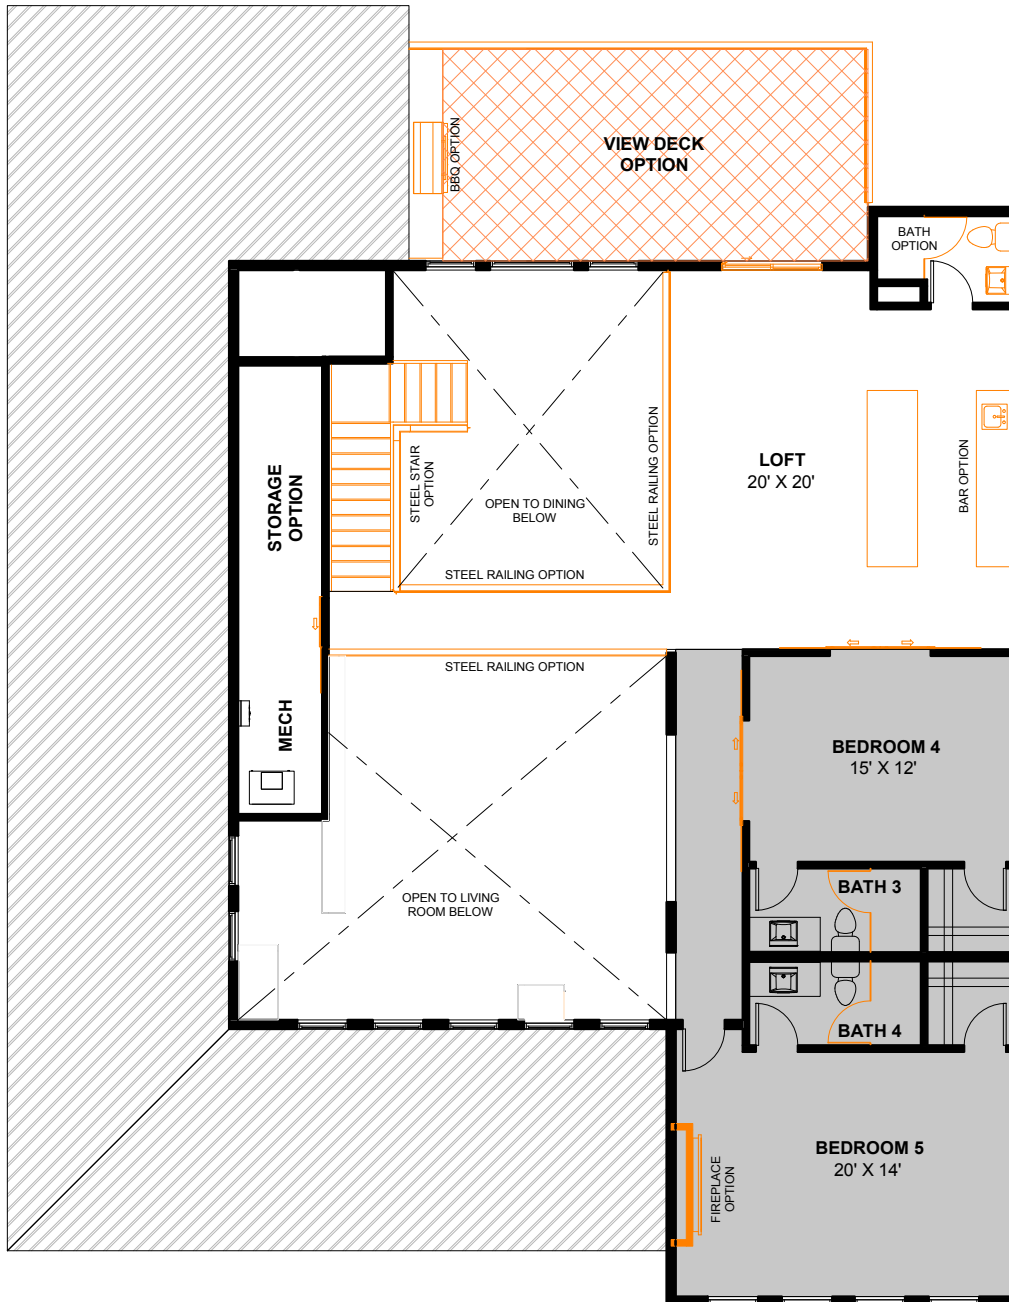

DYLAN

heardfarm.com

1st FLOOR - BASE

3330 SF

Optional Configurations

DYLAN

heardfarm.com

1st FLOOR - OPTIONS

3330 SF

■ Optional Configurations

DYLAN

heardfarm.com

2nd FLOOR - BASE

3330 SF

Optional Configurations

DYLAN

2nd FLOOR - 4 BEDROOM OPTION

3690 SF

Optional Configurations

DYLAN

heardfarm.com

2nd FLOOR - 5 BEDROOM OPTION

4137 SF

Optional Configurations

DYLAN

heardfarm.com

2nd FLOOR - 6 BEDROOM OPTION

4137 SF

Optional Configurations