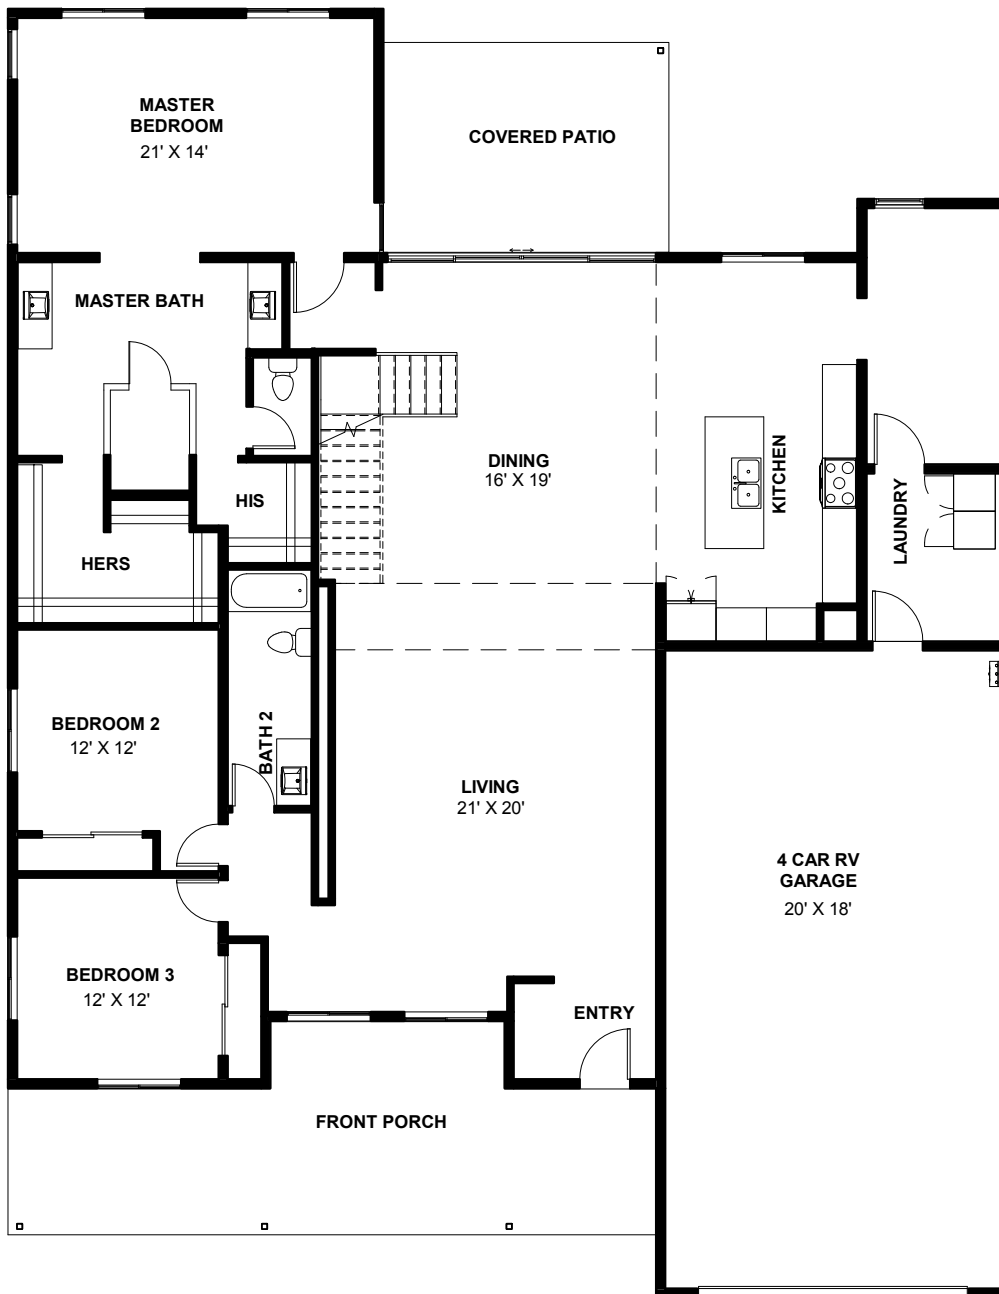

DYLAN

heardfarm.com

1st FLOOR - BASE

3330 SF

Optional Configurations

DYLAN

heardfarm.com

1st FLOOR - OPTIONS

3330 SF

■ Optional Configurations

DYLAN

heardfarm.com

2nd FLOOR - BASE

3330 SF

Optional Configurations

DYLAN

heardfarm.com

2nd FLOOR - GAME ROOM OPTION

4173 SF

Optional Configurations

DYLAN

heardfarm.com

2nd FLOOR - OPTIONS

3330 SF

DYLAN

heardfarm.com

2nd FLOOR - 6 BEDROOM OPTION

4137 SF

Optional Configurations