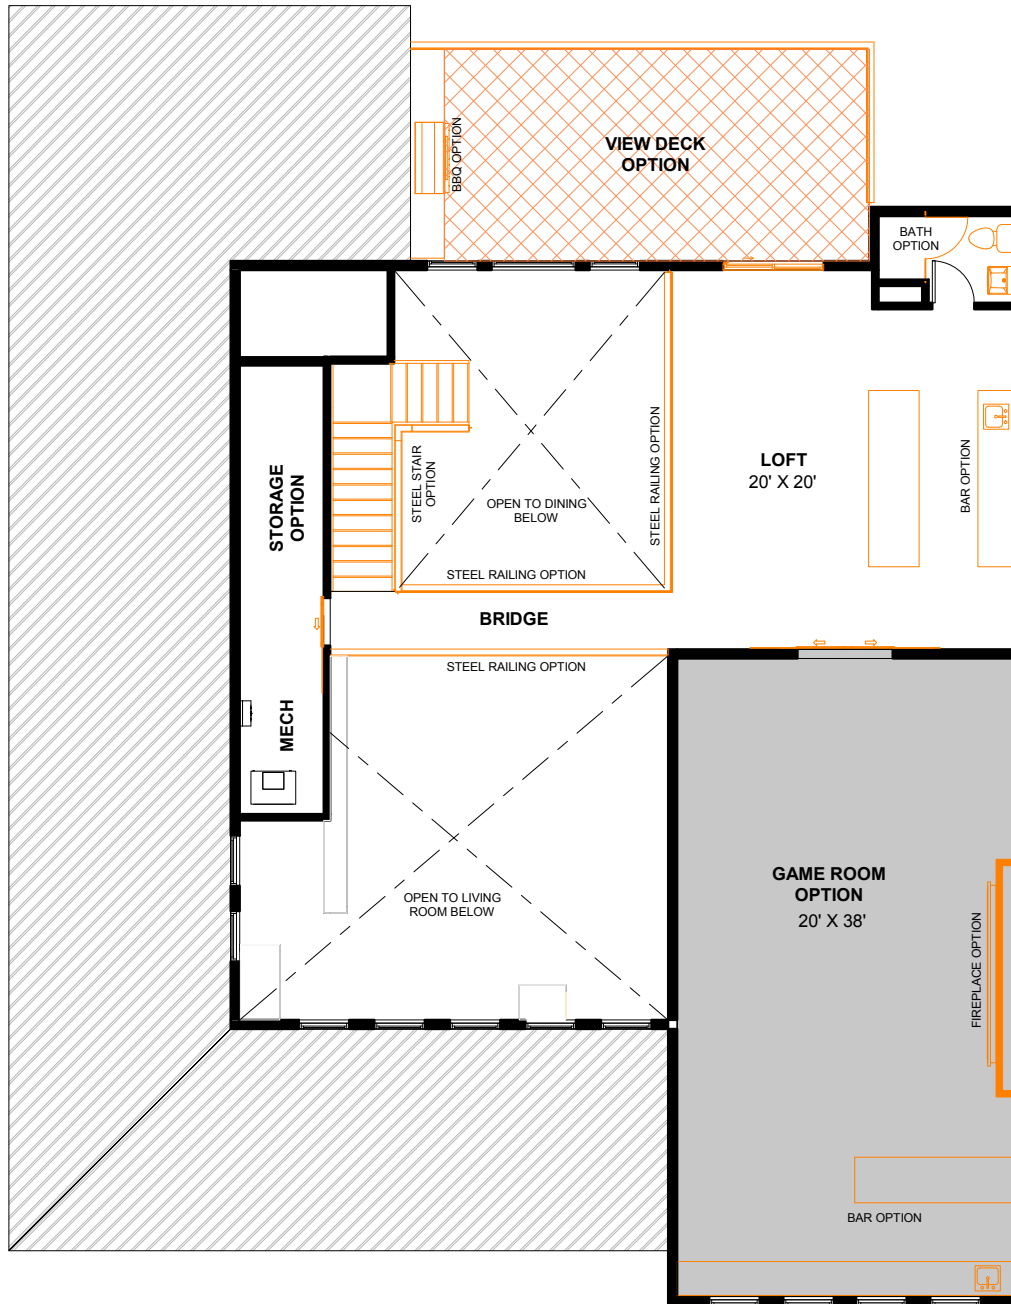

DYLAN

heardfarm.com

1st FLOOR - BASE

3330 SF

Optional Configurations

DYLAN

heardfarm.com

1st FLOOR - OPTIONS

3330 SF

■ Optional Configurations

DYLAN

heardfarm.com

2nd FLOOR - BASE

3330 SF

Optional Configurations

DYLAN

heardfarm.com

2nd FLOOR - GAME ROOM OPTION

4173 SF

Optional Configurations

DYLAN

heardfarm.com

2nd FLOOR - OPTIONS

3330 SF

Optional Configurations

DYLAN

heardfarm.com

2nd FLOOR - GARAGE LOFT OPTION

3330 SF

Optional Configurations

DYLAN

heardfarm.com