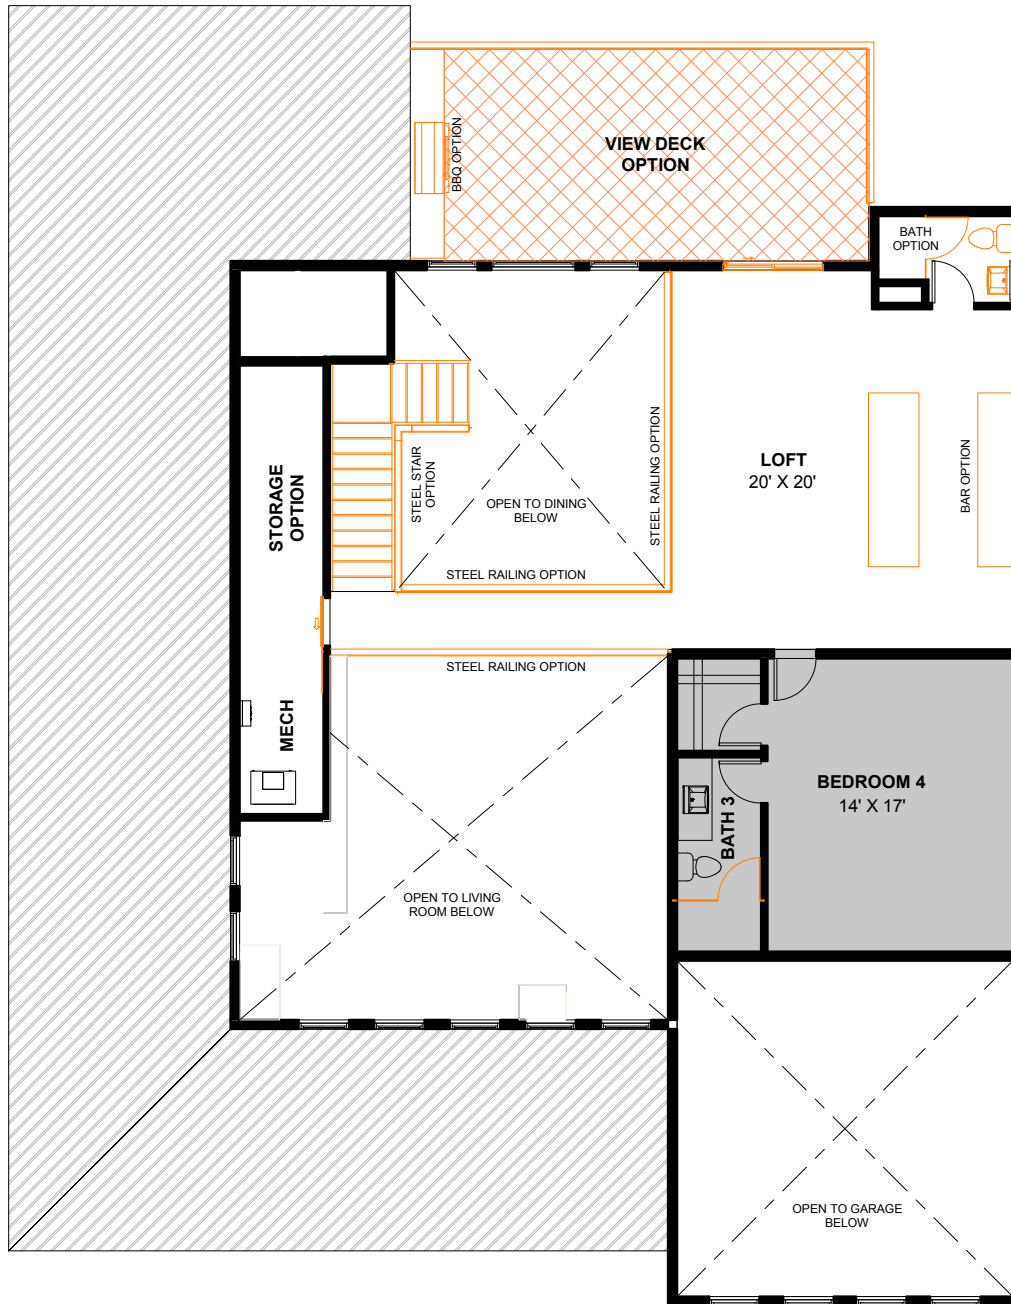

DYLAN

heardfarm.com

1st FLOOR - BASE

3330 SF

Optional Configurations

DYLAN

heardfarm.com

1st FLOOR - OPTIONS

3330 SF

■ Optional Configurations

DYLAN

heardfarm.com

2nd FLOOR - BASE

3330 SF

Optional Configurations

DYLAN

Optional Configurations

DYLAN

heardfarm.com

2nd FLOOR - GARAGE LOFT OPTION

3330 SF

Optional Configurations

DYLAN

heardfarm.com

2nd FLOOR - 4 BEDROOM OPTION

3690 SF

Optional Configurations

DYLAN

heardfarm.com

2nd FLOOR - 5 BEDROOM OPTION

4137 SF

Optional Configurations