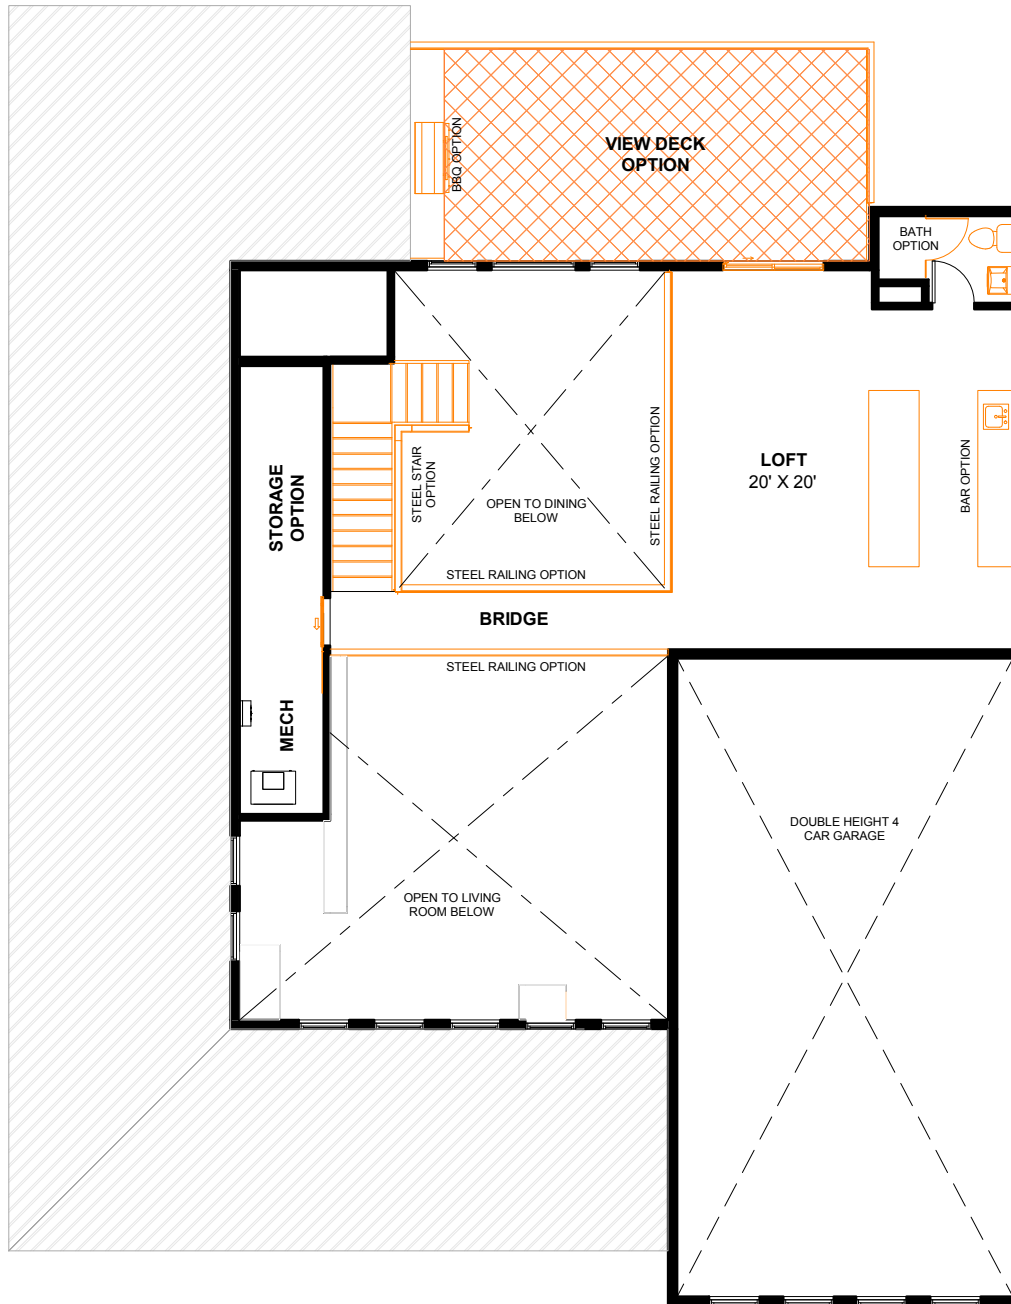

DYLAN

heardfarm.com

1st FLOOR - BASE

3330 SF

Optional Configurations

DYLAN

heardfarm.com

1st FLOOR - OPTIONS

3330 SF

■ Optional Configurations

DYLAN

heardfarm.com

2nd FLOOR - BASE

3330 SF

Optional Configurations

DYLAN

heardfarm.com

2nd FLOOR - GAME ROOM OPTION

4173 SF

Optional Configurations

DYLAN

heardfarm.com

2nd FLOOR - OPTIONS

3330 SF

Optional Configurations

DYLAN

heardfarm.com

2nd FLOOR - GARAGE LOFT OPTION

3330 SF

Optional Configurations

DYLAN

heardfarm.com