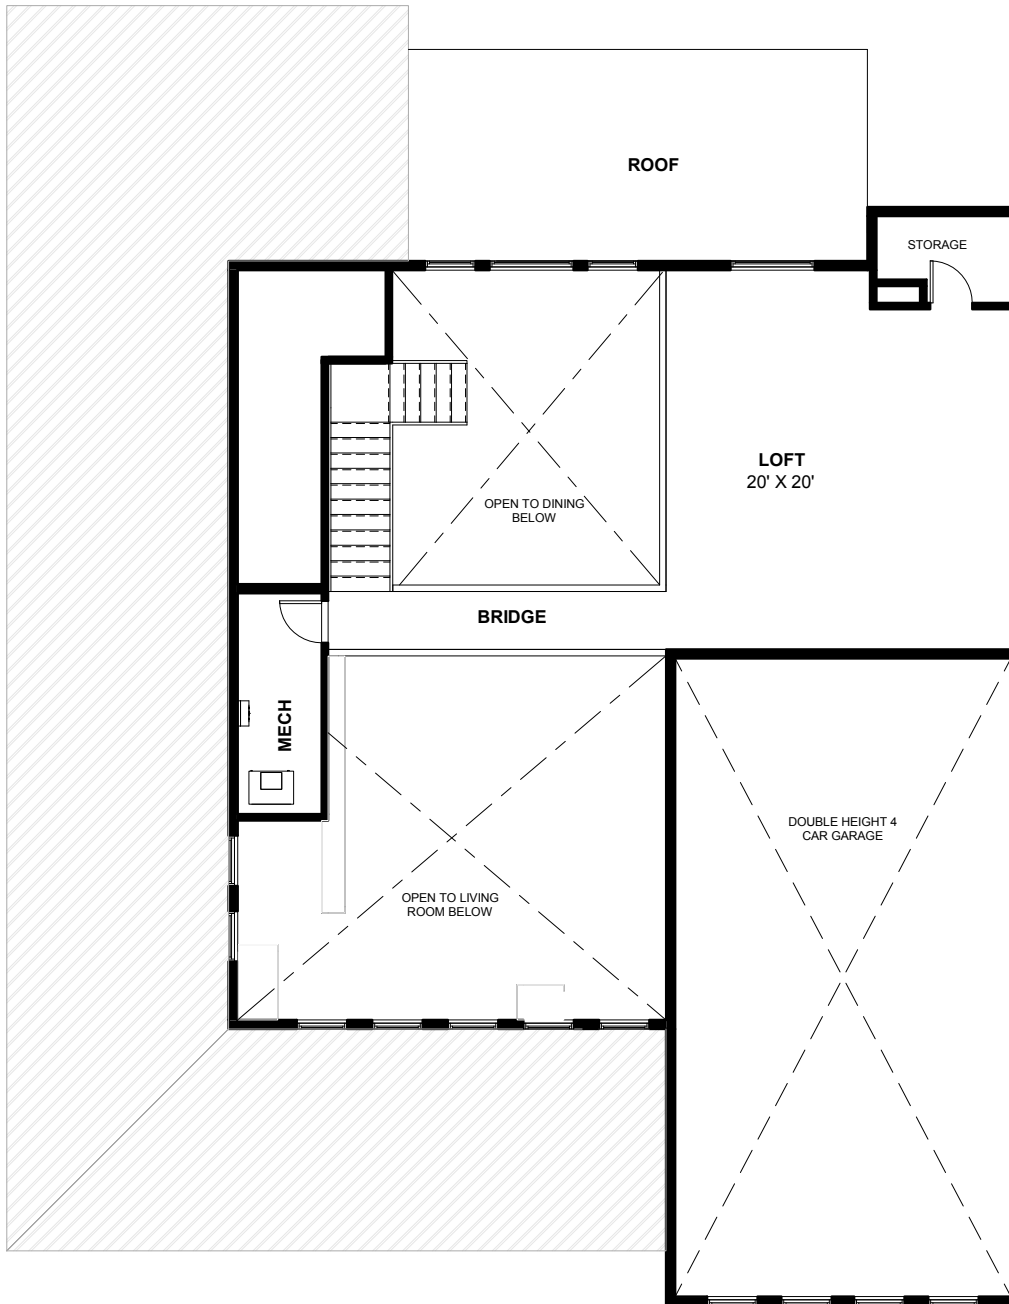

DYLAN

heardfarm.com

1st FLOOR - BASE

3330 SF

Optional Configurations

DYLAN

heardfarm.com

1st FLOOR - OPTIONS

3330 SF

■ Optional Configurations

DYLAN

heardfarm.com

2nd FLOOR - BASE

3330 SF

Optional Configurations

DYLAN

heardfarm.com

2nd FLOOR - GAME ROOM OPTION

4173 SF

Optional Configurations

DYLAN

heardfarm.com

2nd FLOOR - OPTIONS

3330 SF

Optional Configurations

DYLAN

heardfarm.com

2nd FLOOR - GARAGE LOFT OPTION

3330 SF

Optional Configurations

DYLAN

heardfarm.com