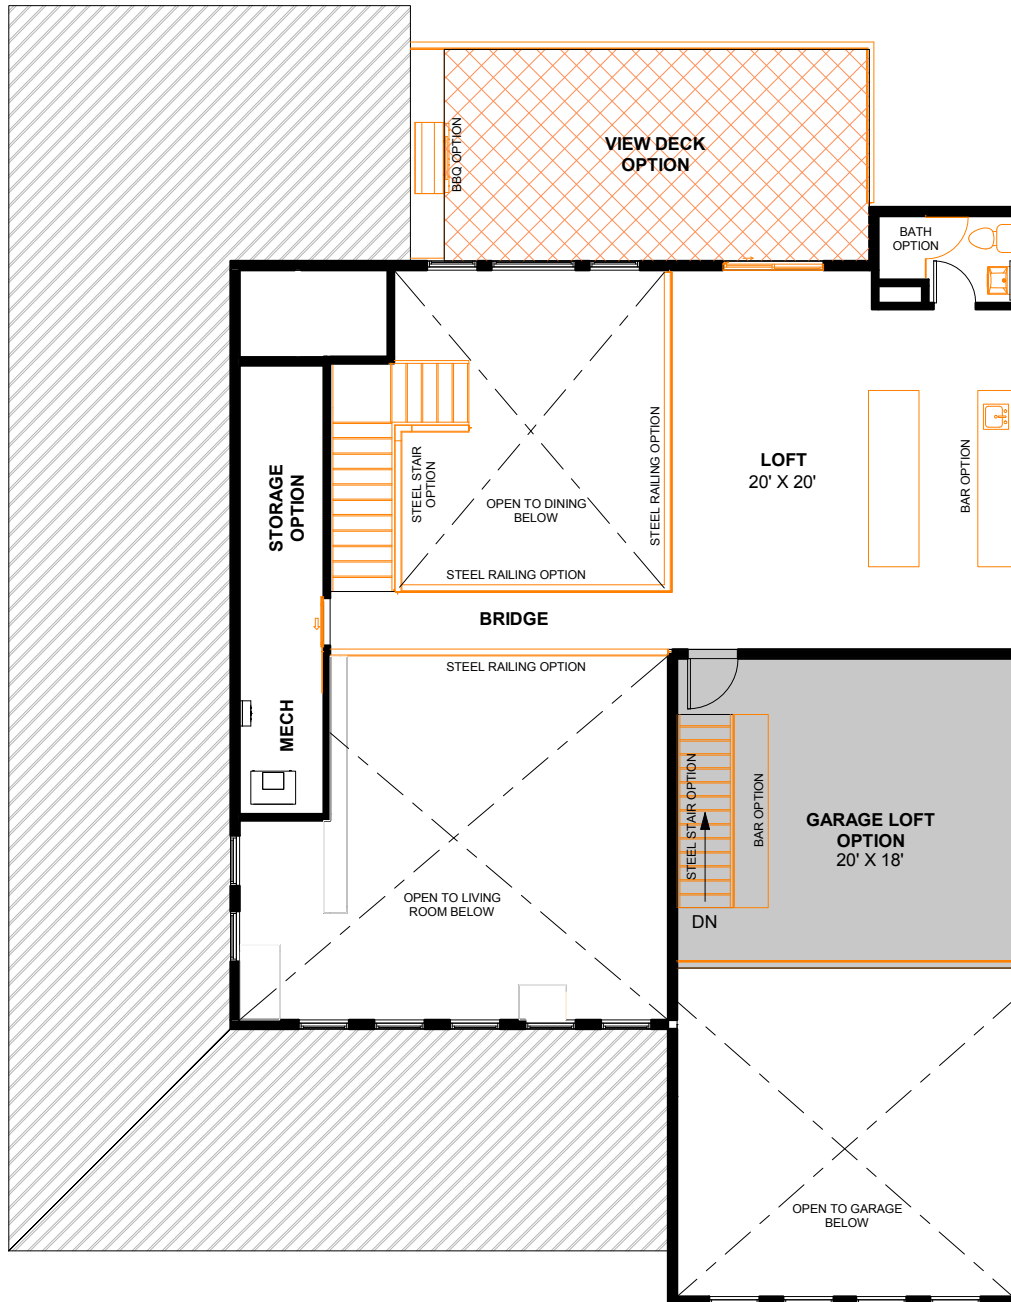

DYLAN

heardfarm.com

1st FLOOR - BASE

3330 SF

Optional Configurations

DYLAN

heardfarm.com

1st FLOOR - OPTIONS

3330 SF

■ Optional Configurations

DYLAN

heardfarm.com

2nd FLOOR - BASE

3330 SF

Optional Configurations

DYLAN

Optional Configurations

DYLAN

heardfarm.com

2nd FLOOR - GARAGE LOFT OPTION

3330 SF

Optional Configurations

DYLAN

heardfarm.com

2nd FLOOR - 4 BEDROOM OPTION

3690 SF

Optional Configurations

DYLAN

heardfarm.com

2nd FLOOR - 5 BEDROOM OPTION

4137 SF

Optional Configurations