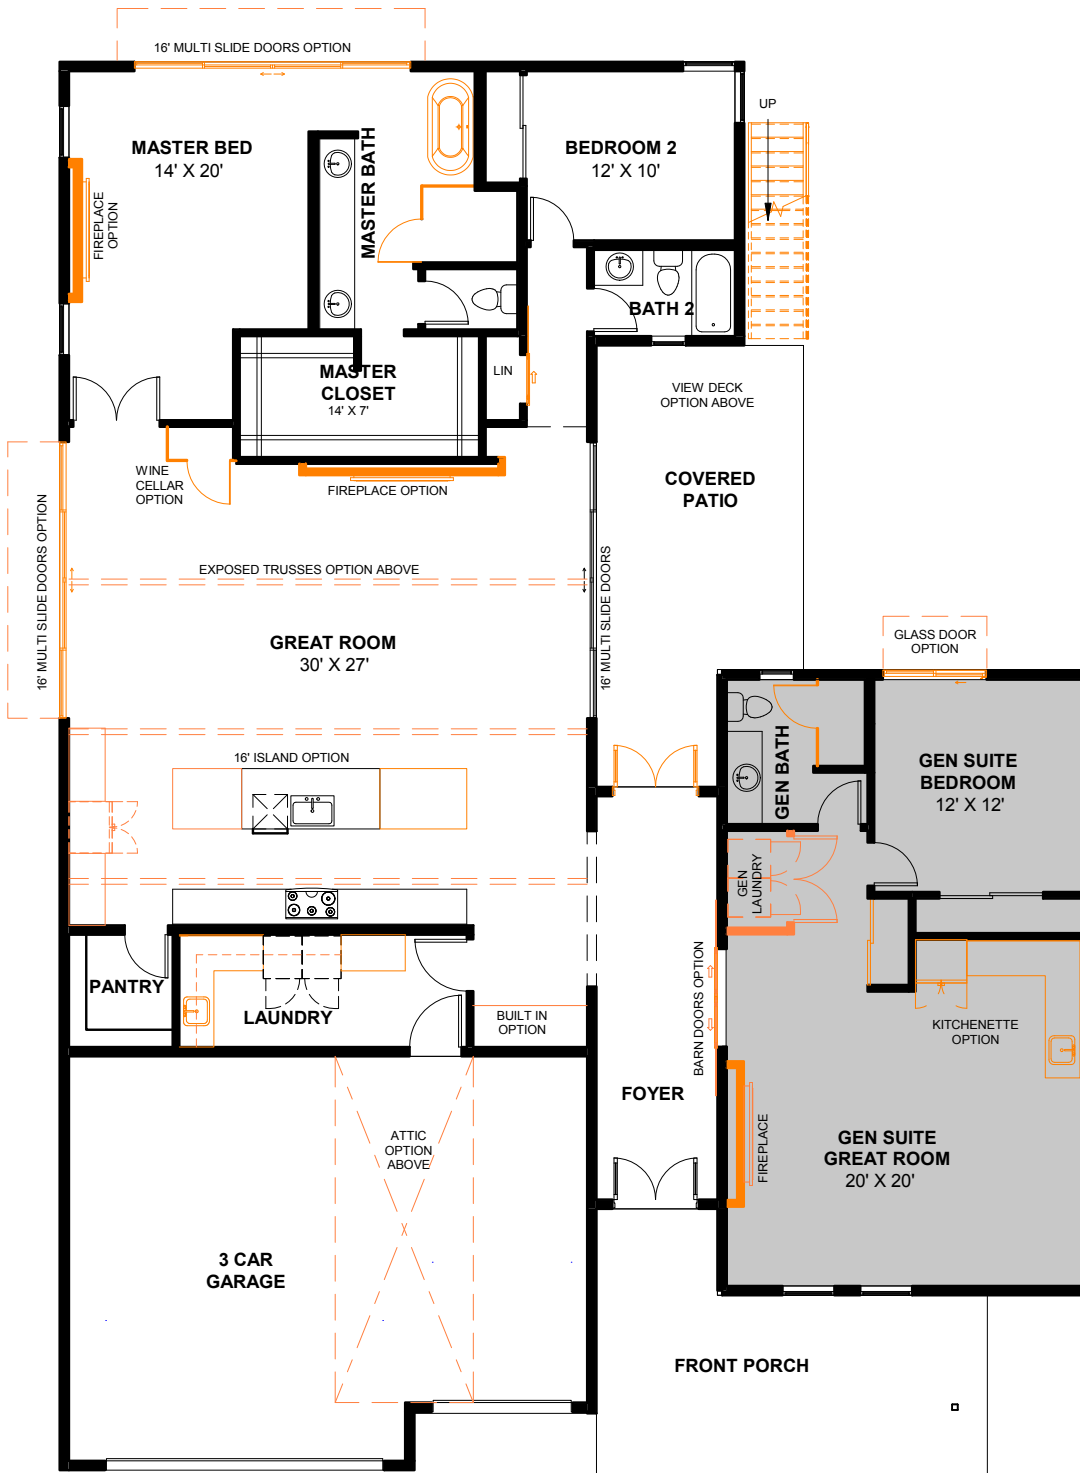

Heard
FARM

JOPLIN

heardfarm.com

3 BEDROOM - BASE

2870 SF

Optional Configurations

Models, architecture and design details subject to change.

JOPLIN

heardfarm.com

3 BED. GEN SUITE

2870 SF

 Optional Configurations

Models, architecture and design details subject to change.

MAK HOMES

CAMBRIDGE PROPERTIES

JOPLIN

heardfarm.com

4 BEDROOM

2870 SF

■ Optional Configurations

Models, architecture and design details subject to change.

JOPLIN

heardfarm.com

5 BEDROOM

2870 SF

Optional Configurations

Models, architecture and design details subject to change.

MAK HOMES

CAMBRIDGE
PROPERTIES