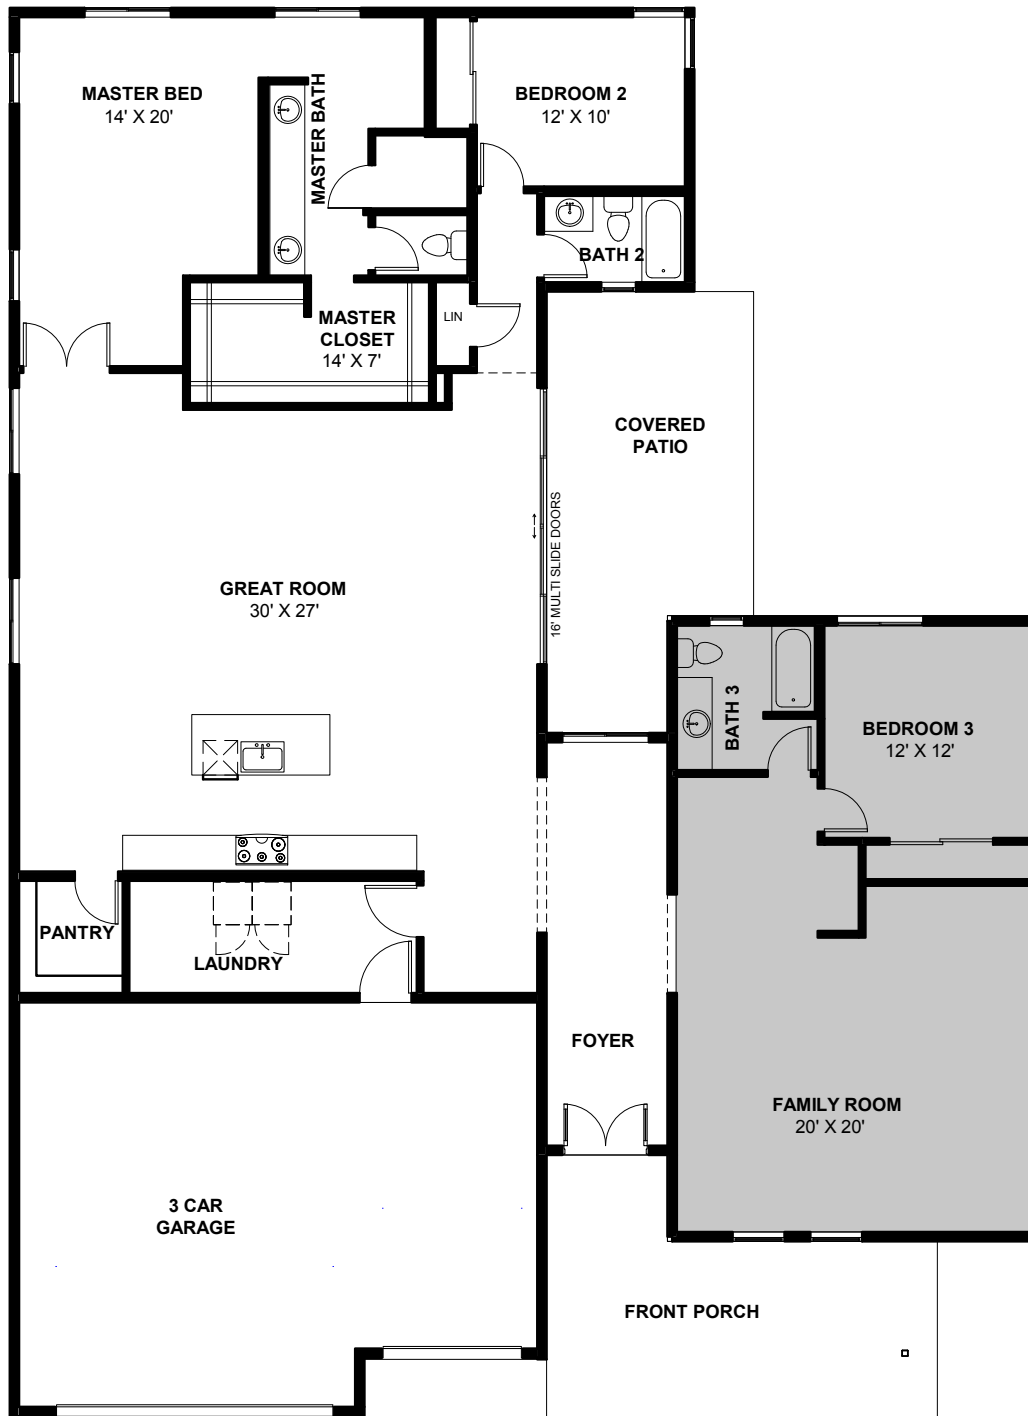

Heard
FARM

JOPLIN

heardfarm.com

3 BEDROOM - BASE

2870 SF

Optional Configurations

Models, architecture and design details subject to change.

JOPLIN

heardfarm.com

3 BED. GEN SUITE

2870 SF

 Optional Configurations

Models, architecture and design details subject to change.

MAK HOMES

CAMBRIDGE PROPERTIES

JOPLIN

heardfarm.com

4 BEDROOM

2870 SF

■ Optional Configurations

Models, architecture and design details subject to change.

JOPLIN

heardfarm.com

5 BEDROOM