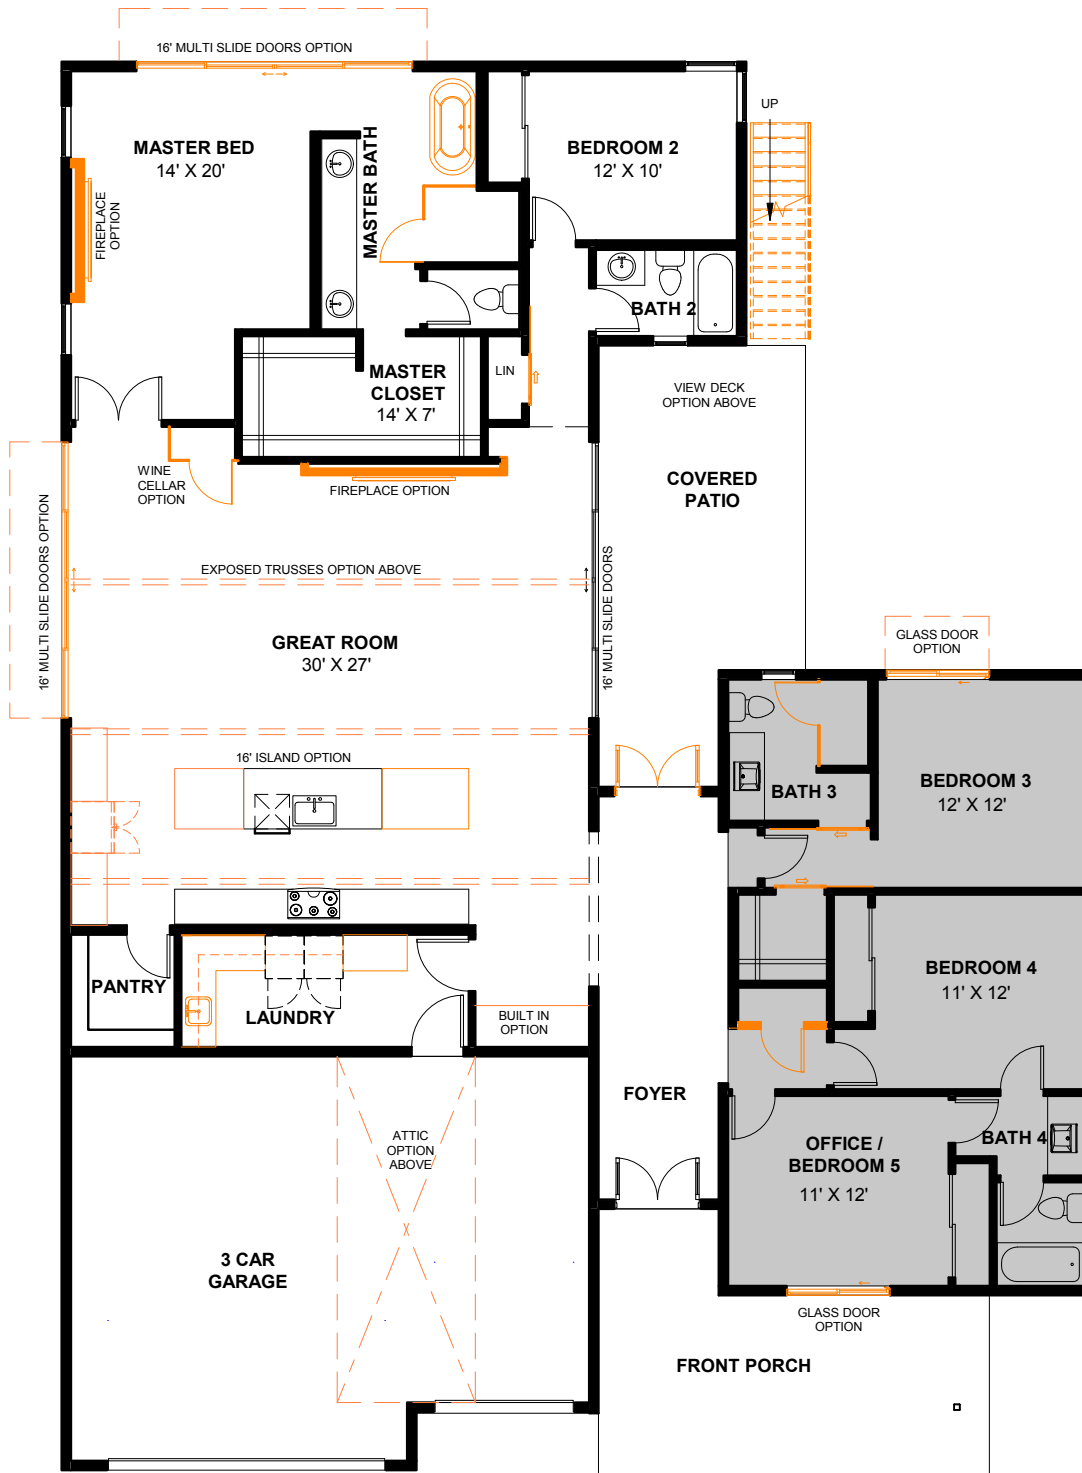

Heard
FARM

JOPLIN

heardfarm.com

3 BEDROOM - BASE

2870 SF

Optional Configurations

Models, architecture and design details subject to change.

JOPLIN

heardfarm.com

3 BED. GEN SUITE

2870 SF

 Optional Configurations

Models, architecture and design details subject to change.

MAK HOMES

CAMBRIDGE PROPERTIES

JOPLIN

heardfarm.com

4 BEDROOM

2870 SF

■ Optional Configurations

Models, architecture and design details subject to change.

JOPLIN

heardfarm.com

5 BEDROOM

2870 SF

Optional Configurations

Models, architecture and design details subject to change.

MAK HOMES

CAMBRIDGE
PROPERTIES