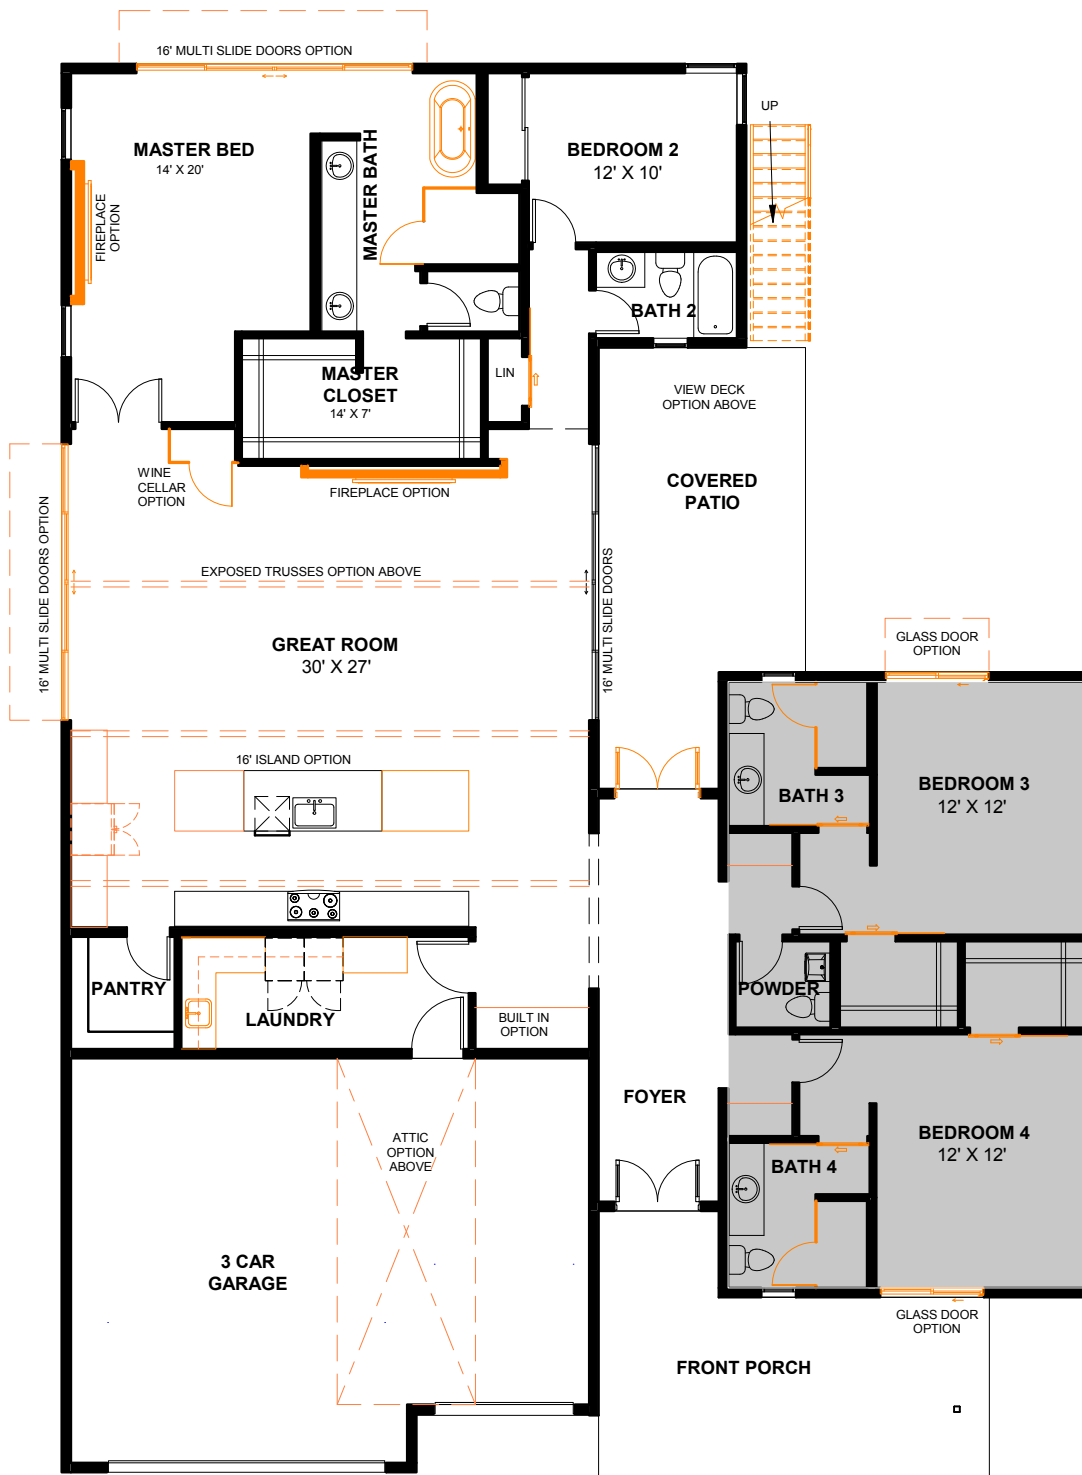

Heard
FARM

JOPLIN

heardfarm.com

3 BEDROOM - BASE

2870 SF

Optional Configurations

Models, architecture and design details subject to change.

JOPLIN

heardfarm.com

3 BED. GEN SUITE

2870 SF

 Optional Configurations

Models, architecture and design details subject to change.

MAK HOMES

CAMBRIDGE PROPERTIES

JOPLIN

heardfarm.com

4 BEDROOM

2870 SF

■ Optional Configurations

Models, architecture and design details subject to change.

JOPLIN

heardfarm.com

5 BEDROOM

2870 SF

Optional Configurations

Models, architecture and design details subject to change.

MAK HOMES

CAMBRIDGE
PROPERTIES