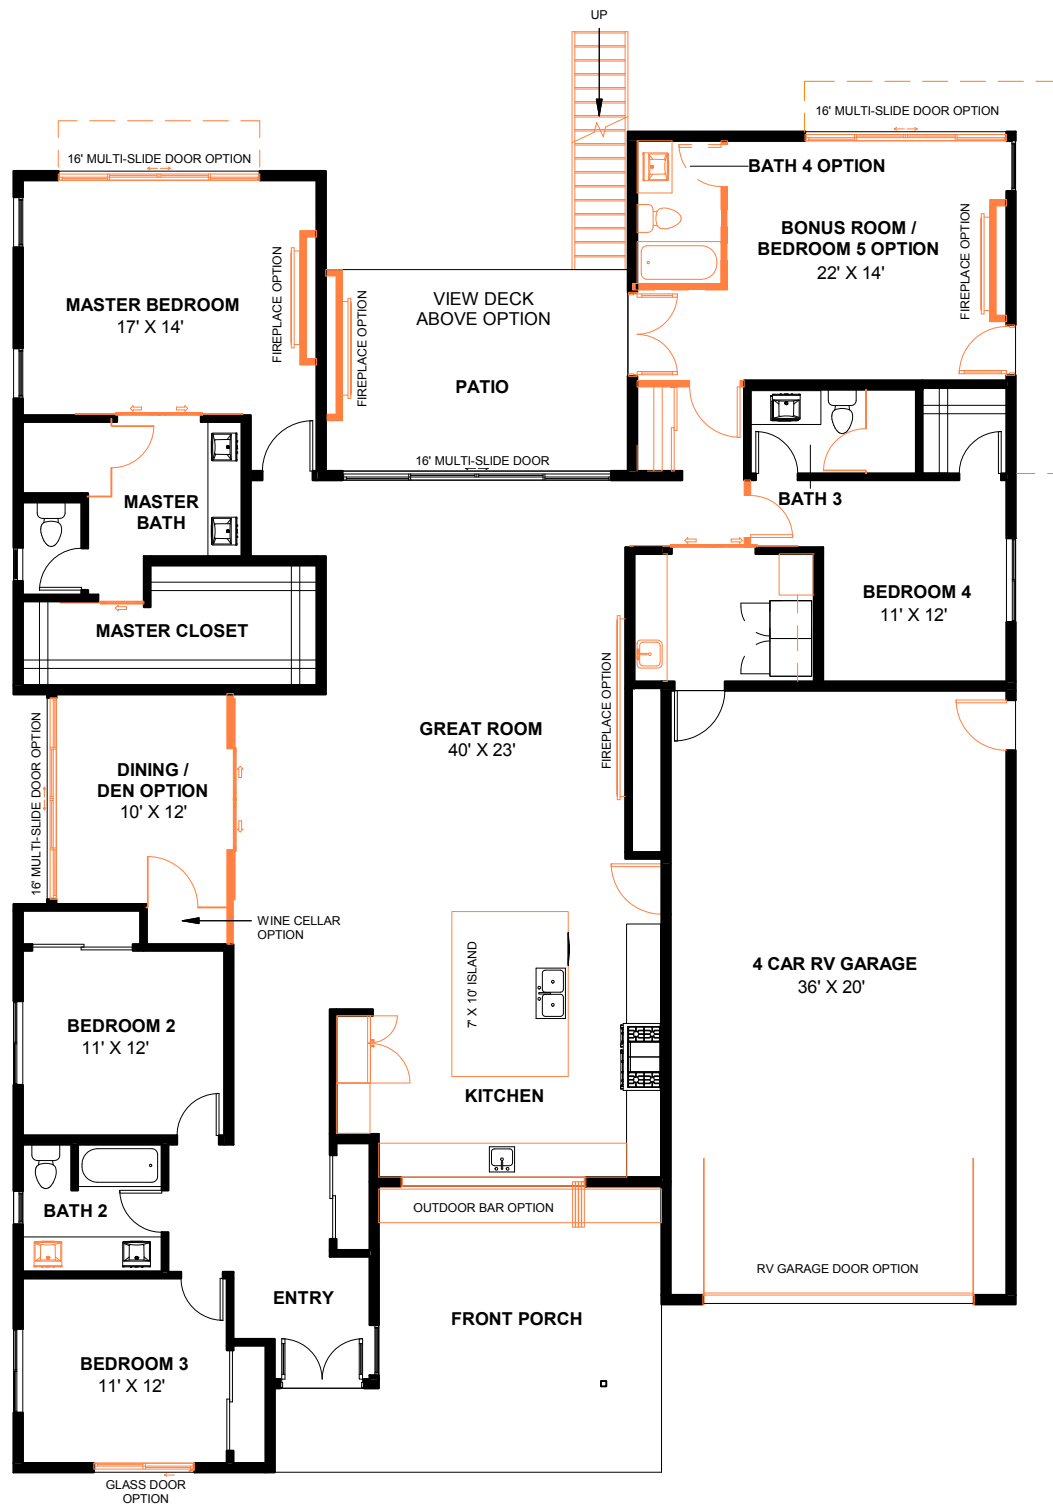

Heard
FARM

TYLER

heardfarm.com

BASE 4 BEDROOM

3033 SF

Optional Configurations

Models, architecture and design details subject to change.

TYLER

heardfarm.com

GEN SUITE OPTION

3033 SF

■ Optional Configurations

Models, architecture and design details subject to change.

TYLER

heardfarm.com

4 BEDROOM OPTIONS

3033 SF

 Optional Configurations

Models, architecture and design details subject to change.

TYLER

heardfarm.com

5 BEDROOM

3033 SF

Optional Configurations

Models, architecture and design details subject to change.

TYLER

heardfarm.com

MASTER BED. OPTION

3033 SF

■ Optional Configurations

Models, architecture and design details subject to change.