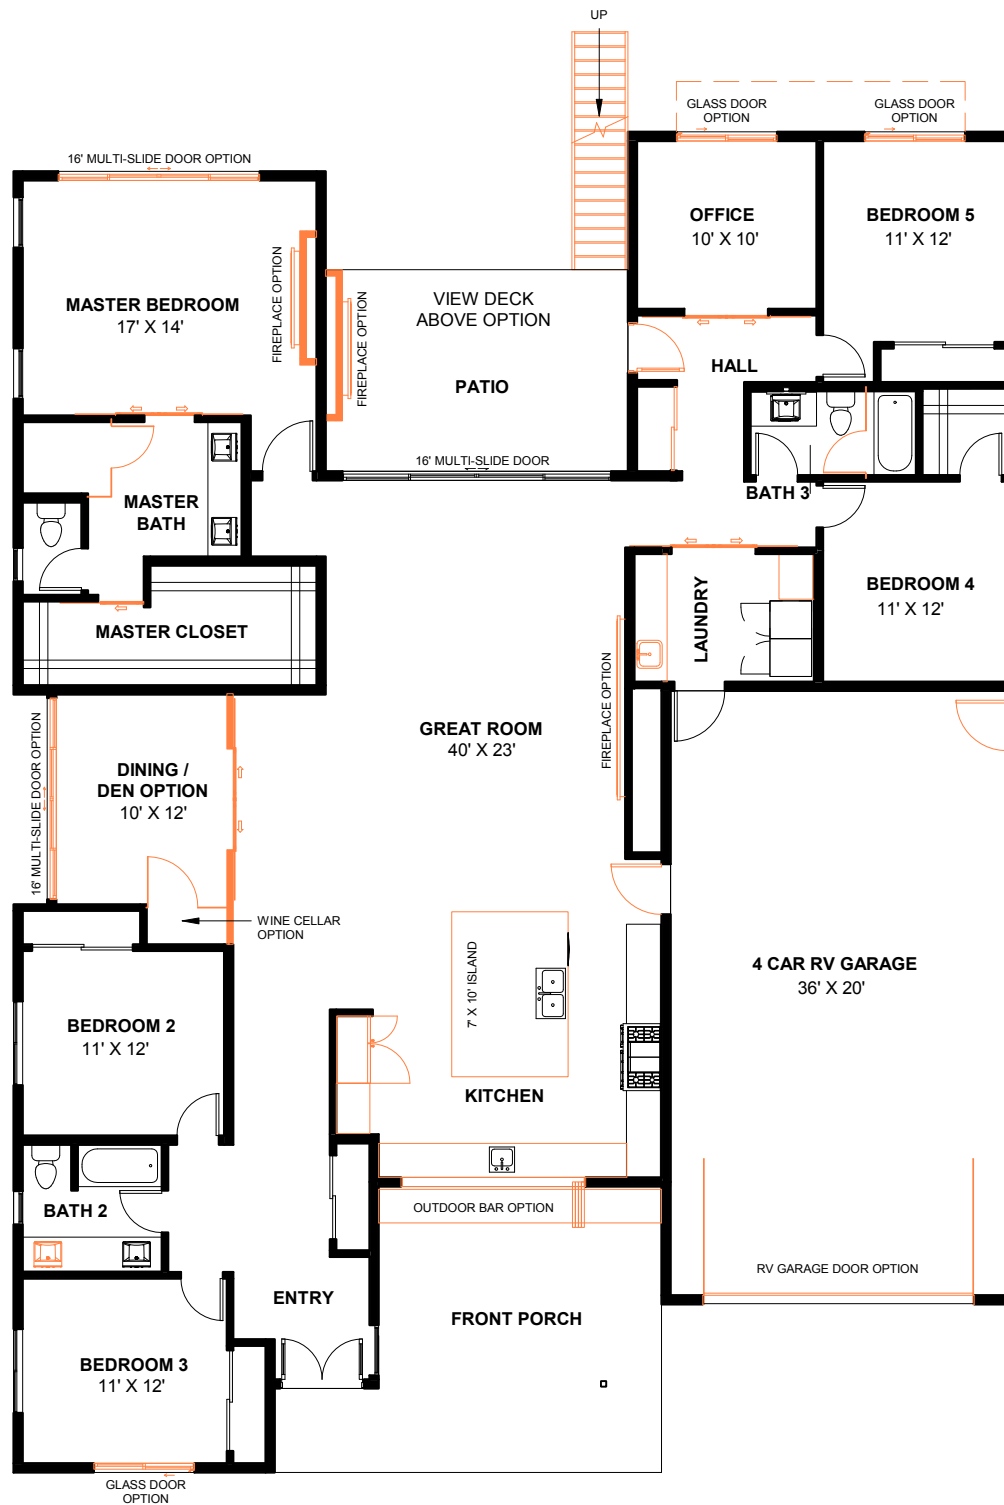

Heard
FARM

TYLER

heardfarm.com

BASE 4 BEDROOM

3033 SF

Optional Configurations

Models, architecture and design details subject to change.

TYLER

heardfarm.com

GEN SUITE OPTION

3033 SF

■ Optional Configurations

Models, architecture and design details subject to change.

TYLER

heardfarm.com

4 BEDROOM OPTIONS

3033 SF

 Optional Configurations

Models, architecture and design details subject to change.

TYLER

heardfarm.com

5 BEDROOM

3033 SF

Optional Configurations

Models, architecture and design details subject to change.

TYLER

heardfarm.com

MASTER BED. OPTION

3033 SF

■ Optional Configurations

Models, architecture and design details subject to change.