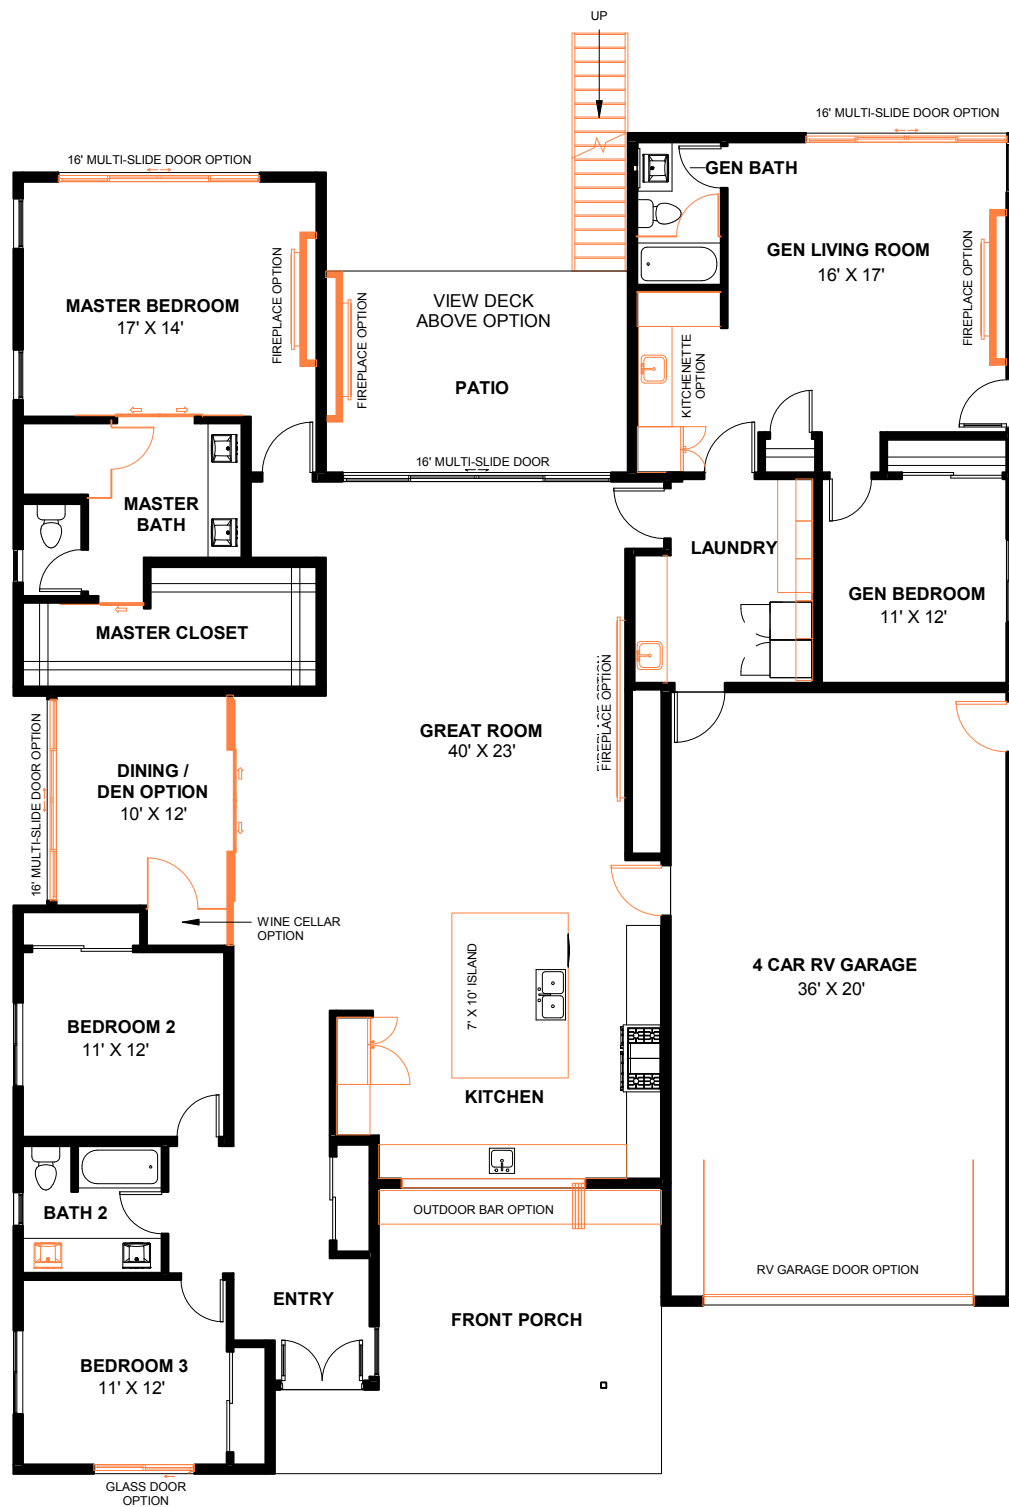

Heard
FARM

TYLER

heardfarm.com

BASE 4 BEDROOM

3033 SF

Optional Configurations

Models, architecture and design details subject to change.

TYLER

heardfarm.com

GEN SUITE OPTION

3033 SF

■ Optional Configurations

Models, architecture and design details subject to change.

TYLER

heardfarm.com

4 BEDROOM OPTIONS

3033 SF

 Optional Configurations

Models, architecture and design details subject to change.

TYLER

heardfarm.com

5 BEDROOM

3033 SF

Optional Configurations

Models, architecture and design details subject to change.

TYLER

heardfarm.com

MASTER BED. OPTION

3033 SF

■ Optional Configurations

Models, architecture and design details subject to change.