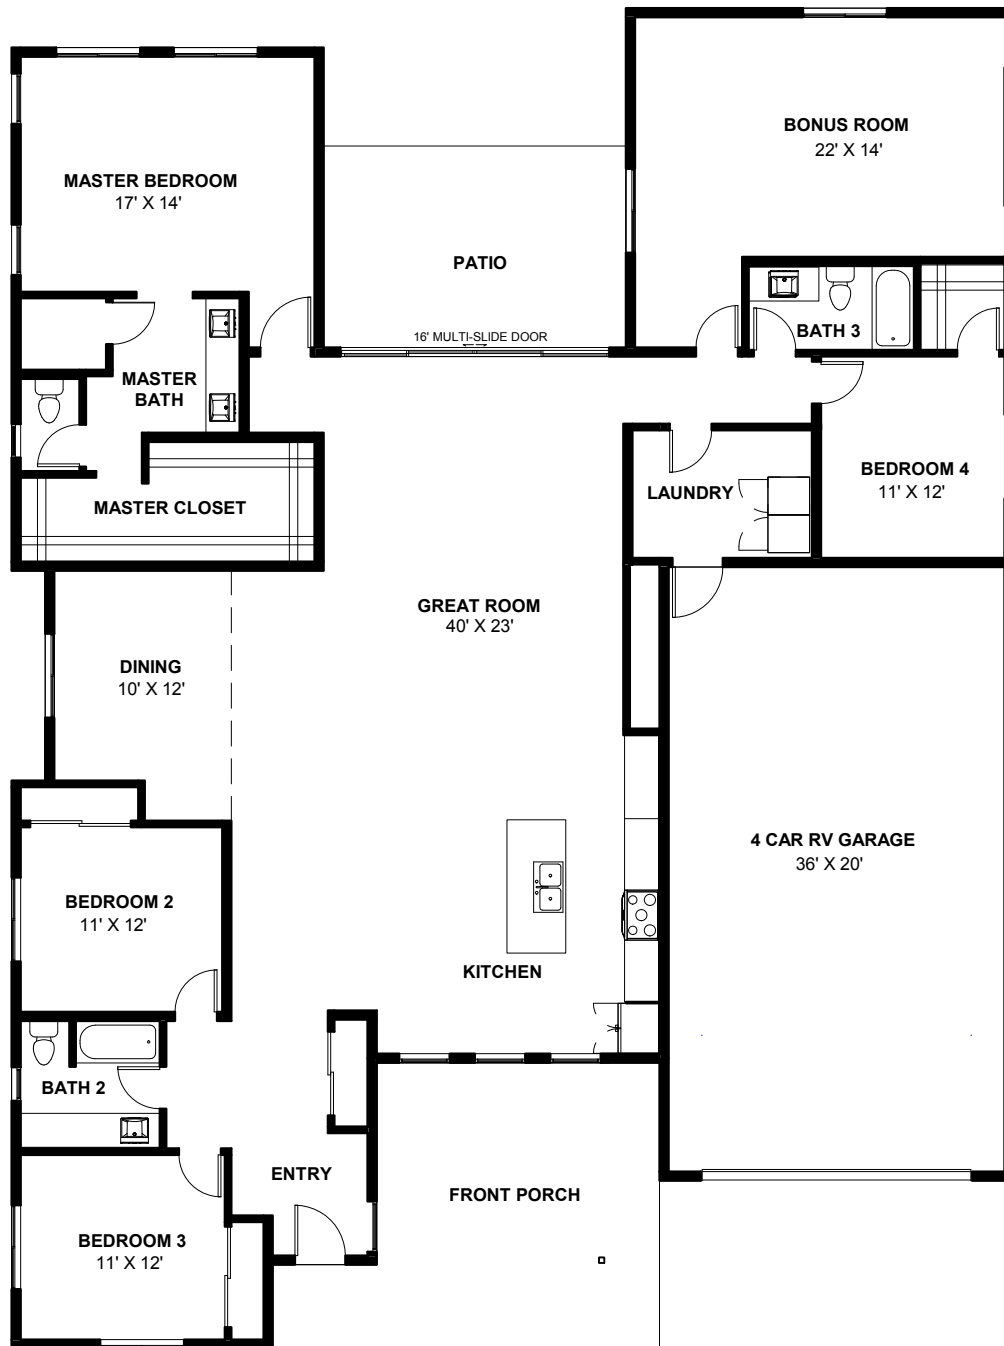

Heard
FARM

TYLER

heardfarm.com

BASE 4 BEDROOM

3033 SF

Optional Configurations

Models, architecture and design details subject to change.

TYLER

heardfarm.com

GEN SUITE OPTION

3033 SF

■ Optional Configurations

Models, architecture and design details subject to change.

TYLER

heardfarm.com

4 BEDROOM OPTIONS

3033 SF

 Optional Configurations

Models, architecture and design details subject to change.

TYLER

heardfarm.com

5 BEDROOM

3033 SF

Optional Configurations

Models, architecture and design details subject to change.

TYLER

heardfarm.com

MASTER BED. OPTION

3033 SF

■ Optional Configurations

Models, architecture and design details subject to change.