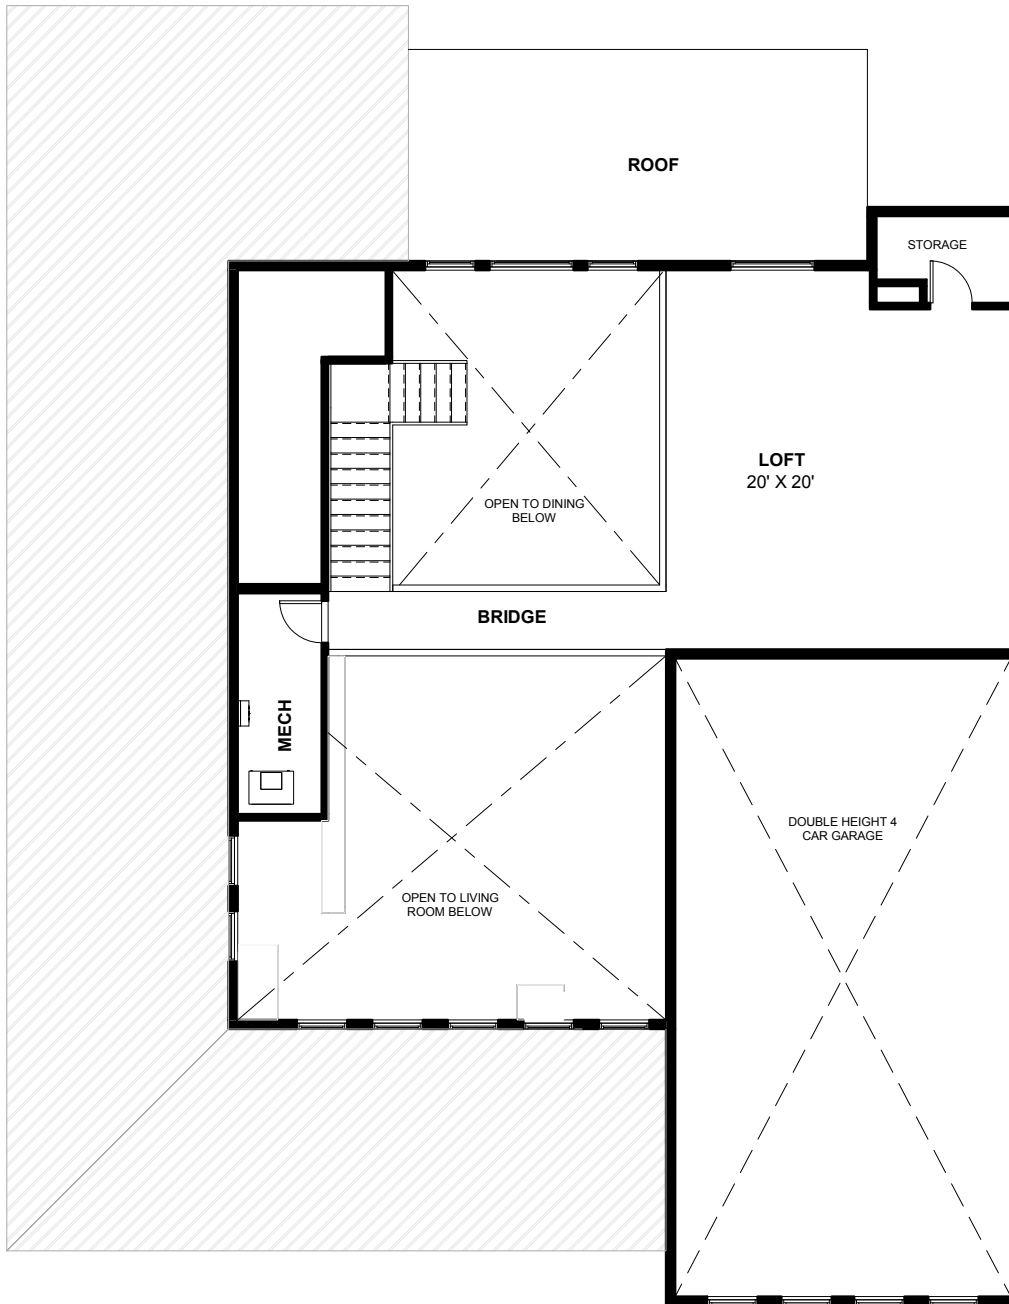

DYLAN

heardfarm.com

1st FLOOR - BASE

3330 SF

Optional Configurations

DYLAN

heardfarm.com

1st FLOOR - OPTIONS

3330 SF

Optional Configurations

DYLAN

heardfarm.com

2nd FLOOR - BASE

3330 SF

Optional Configurations

DYLAN

heardfarm.com

2nd FLOOR - GAME ROOM OPTION

4173 SF

Optional Configurations

DYLAN

heardfarm.com

2nd FLOOR - OPTIONS

3330 SF

Optional Configurations

DYLAN

heardfarm.com

2nd FLOOR - GARAGE LOFT OPTION

3330 SF

Optional Configurations

DYLAN

heardfarm.com