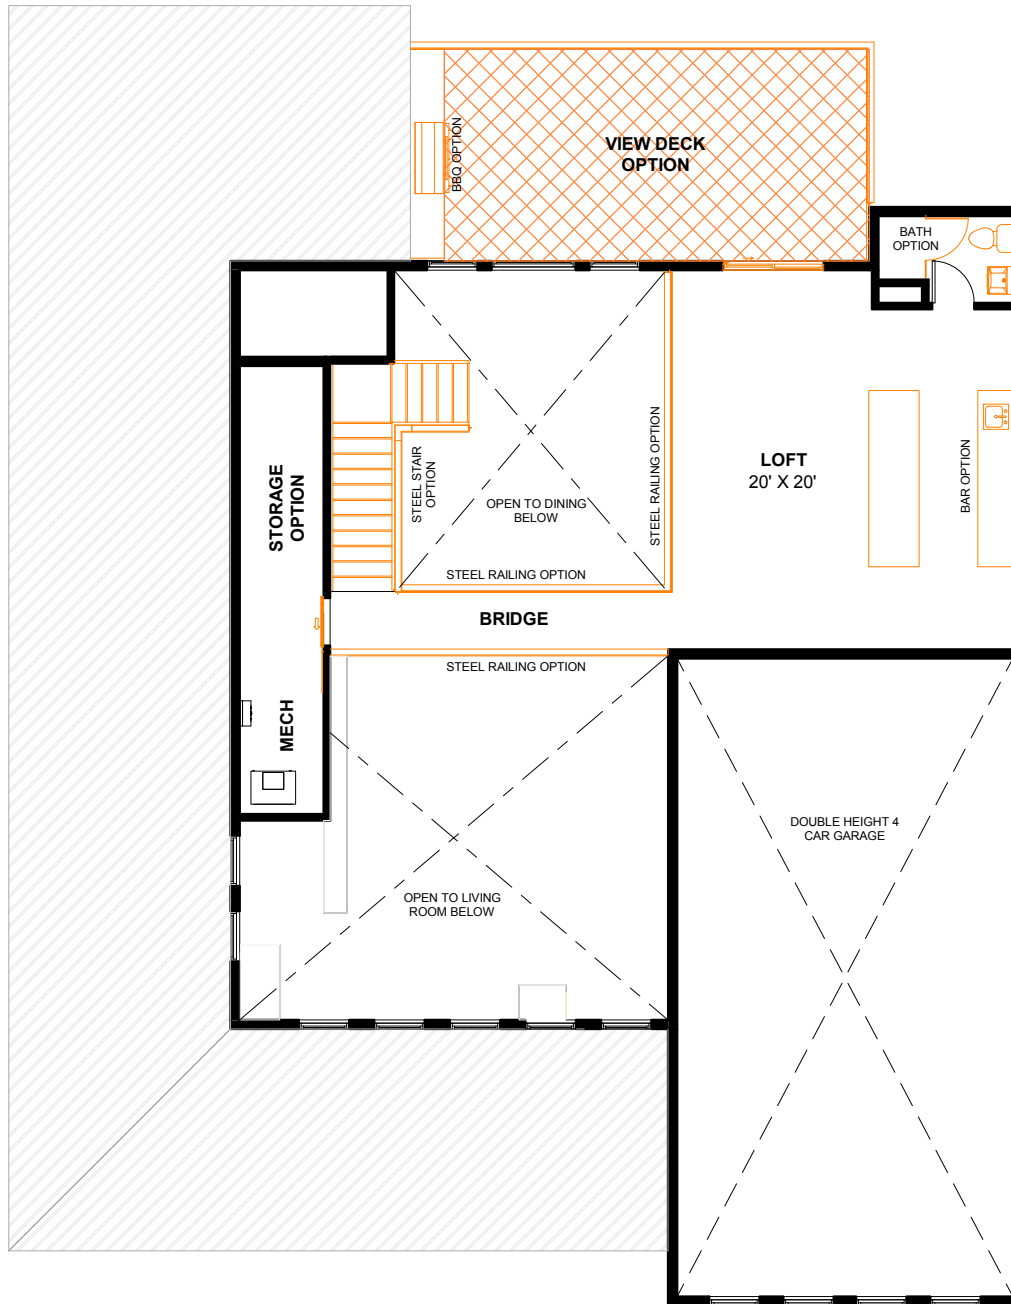

DYLAN

heardfarm.com

1st FLOOR - BASE

3330 SF

Optional Configurations

DYLAN

heardfarm.com

1st FLOOR - OPTIONS

3330 SF

Optional Configurations

DYLAN

heardfarm.com

2nd FLOOR - BASE

3330 SF

Optional Configurations

DYLAN

heardfarm.com

2nd FLOOR - GAME ROOM OPTION

4173 SF

Optional Configurations

DYLAN

heardfarm.com

2nd FLOOR - OPTIONS

3330 SF

Optional Configurations

DYLAN

heardfarm.com

2nd FLOOR - GARAGE LOFT OPTION

3330 SF

Optional Configurations

DYLAN

heardfarm.com