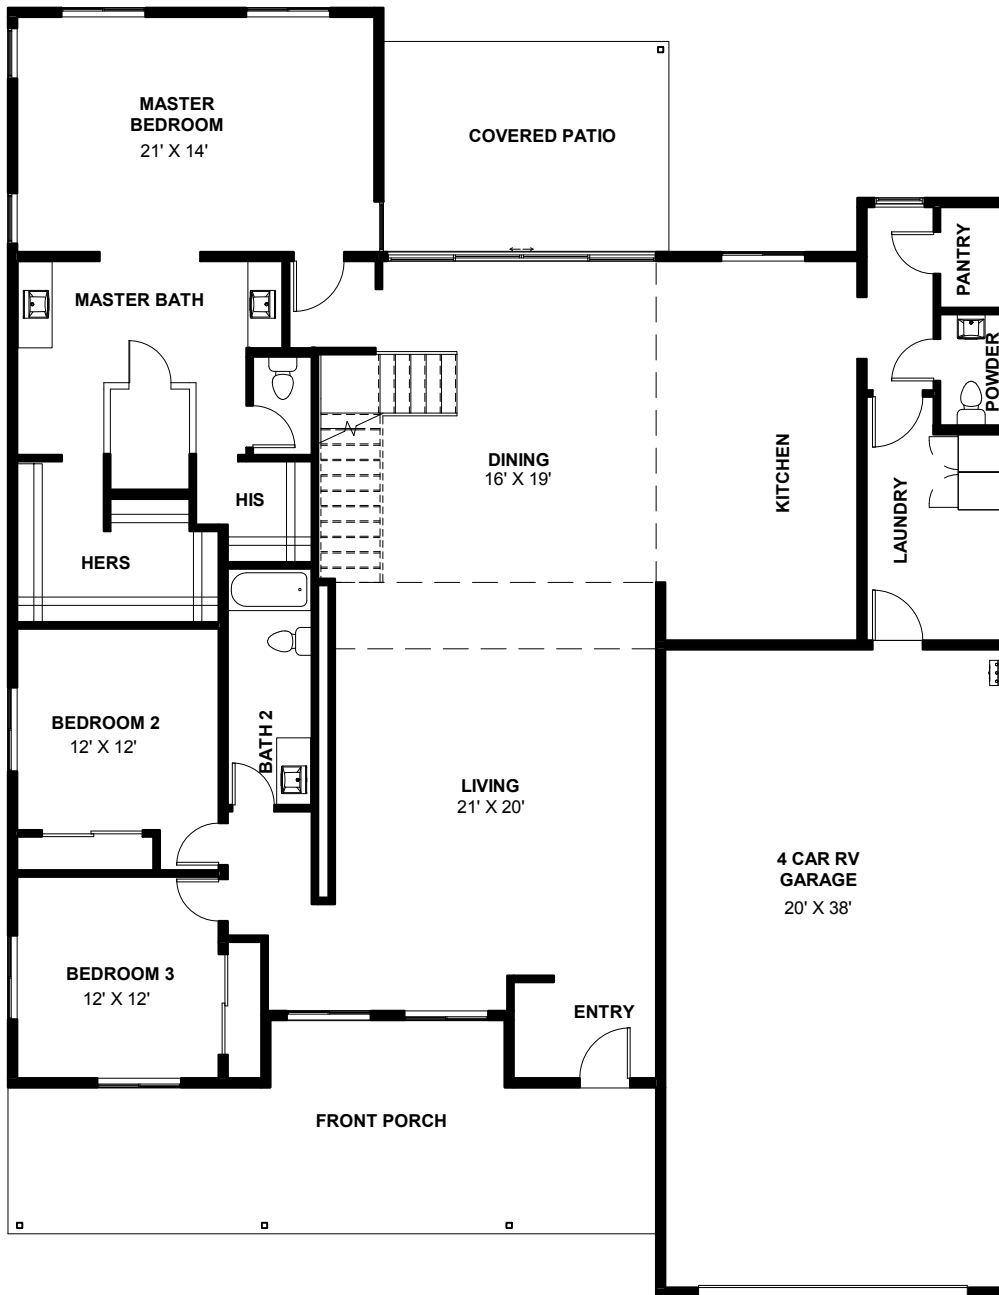

DYLAN

heardfarm.com

1st FLOOR - BASE

3330 SF

Optional Configurations

DYLAN

heardfarm.com

1st FLOOR - OPTIONS

3330 SF

Optional Configurations

DYLAN

heardfarm.com

2nd FLOOR - BASE

3330 SF

Optional Configurations

DYLAN

heardfarm.com

2nd FLOOR - GAME ROOM OPTION

4173 SF

Optional Configurations

DYLAN

heardfarm.com

2nd FLOOR - OPTIONS

3330 SF

DYLAN

heardfarm.com

2nd FLOOR - 6 BEDROOM OPTION

4137 SF

Optional Configurations