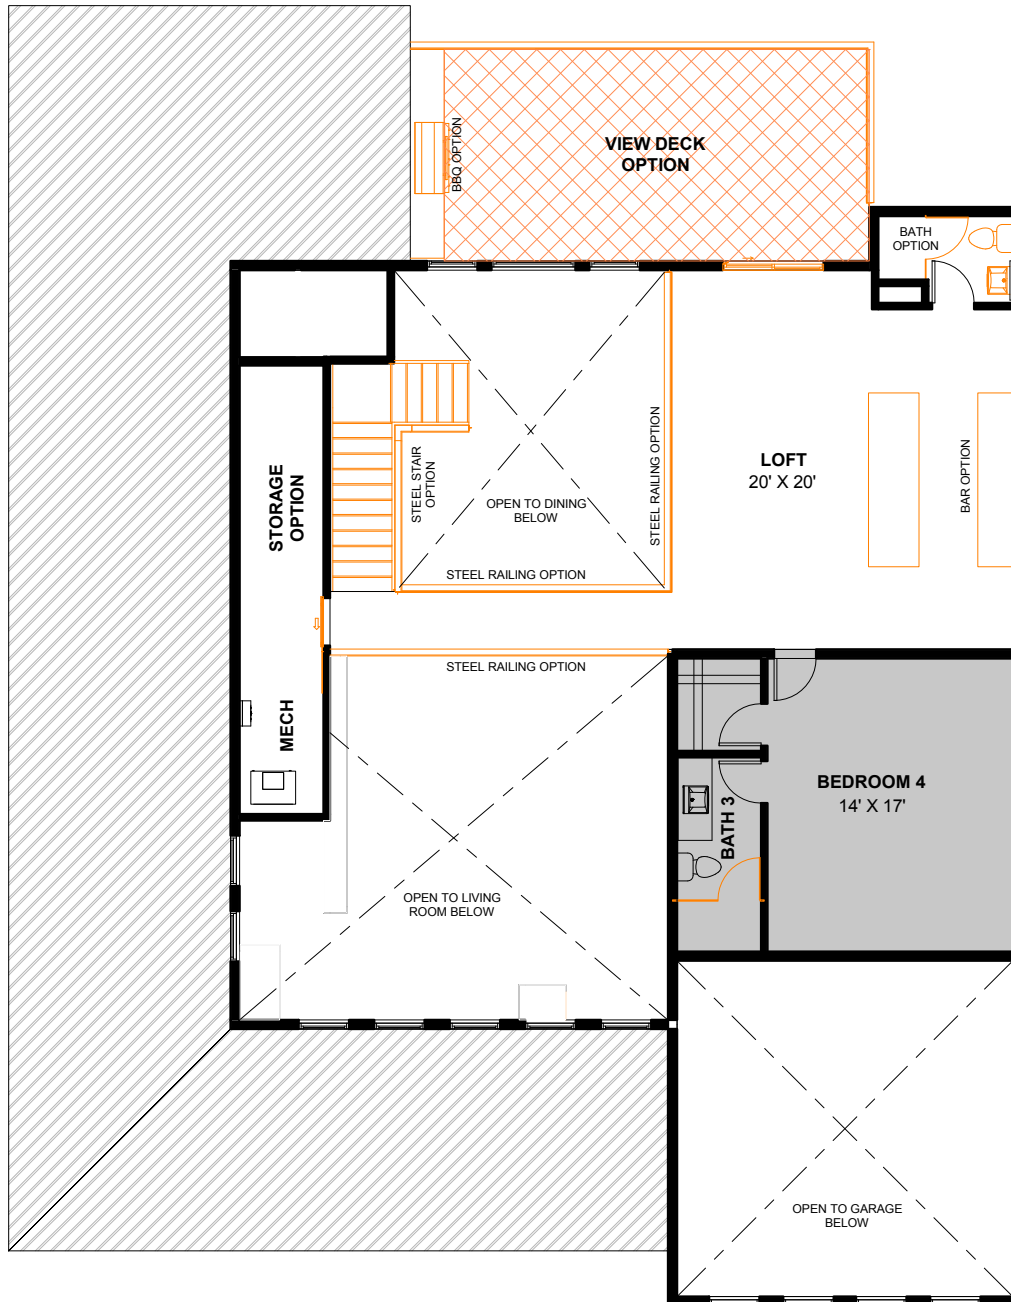

DYLAN

heardfarm.com

1st FLOOR - BASE

3330 SF

Optional Configurations

DYLAN

heardfarm.com

1st FLOOR - OPTIONS

3330 SF

Optional Configurations

DYLAN

heardfarm.com

2nd FLOOR - BASE

3330 SF

Optional Configurations

DYLAN

Optional Configurations

DYLAN

heardfarm.com

2nd FLOOR - GARAGE LOFT OPTION

3330 SF

Optional Configurations

DYLAN

heardfarm.com

2nd FLOOR - 4 BEDROOM OPTION

3690 SF

 Optional Configurations

DYLAN

heardfarm.com

2nd FLOOR - 5 BEDROOM OPTION

4137 SF

 Optional Configurations