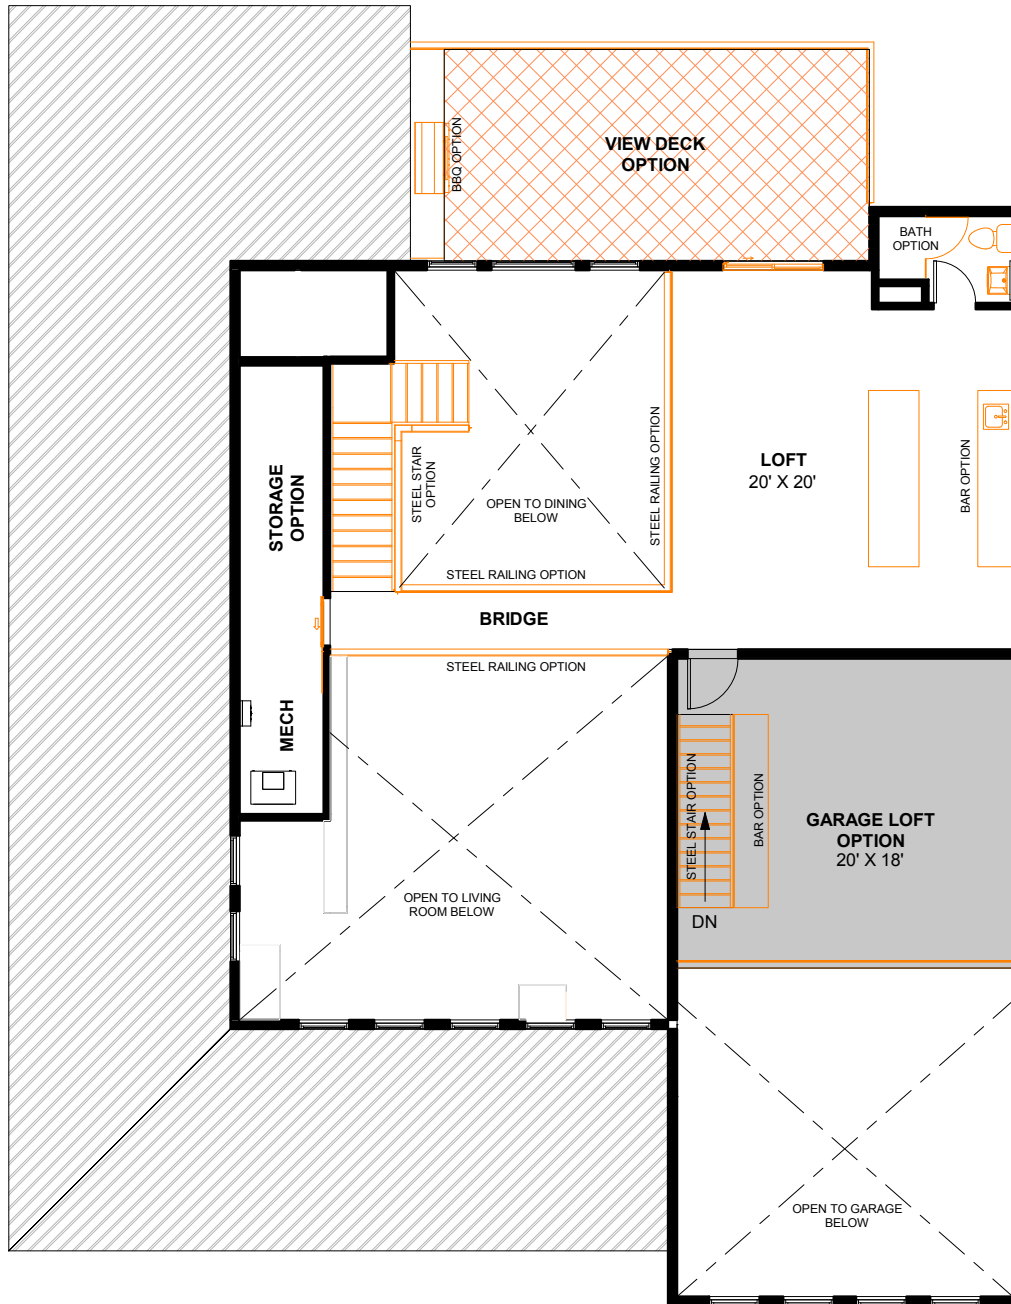

DYLAN

heardfarm.com

1st FLOOR - BASE

3330 SF

Optional Configurations

DYLAN

heardfarm.com

1st FLOOR - OPTIONS

3330 SF

Optional Configurations

DYLAN

heardfarm.com

2nd FLOOR - BASE

3330 SF

Optional Configurations

DYLAN

Optional Configurations

DYLAN

heardfarm.com

2nd FLOOR - GARAGE LOFT OPTION

3330 SF

Optional Configurations

DYLAN

heardfarm.com

2nd FLOOR - 4 BEDROOM OPTION

3690 SF

 Optional Configurations

DYLAN

heardfarm.com

2nd FLOOR - 5 BEDROOM OPTION

4137 SF

 Optional Configurations