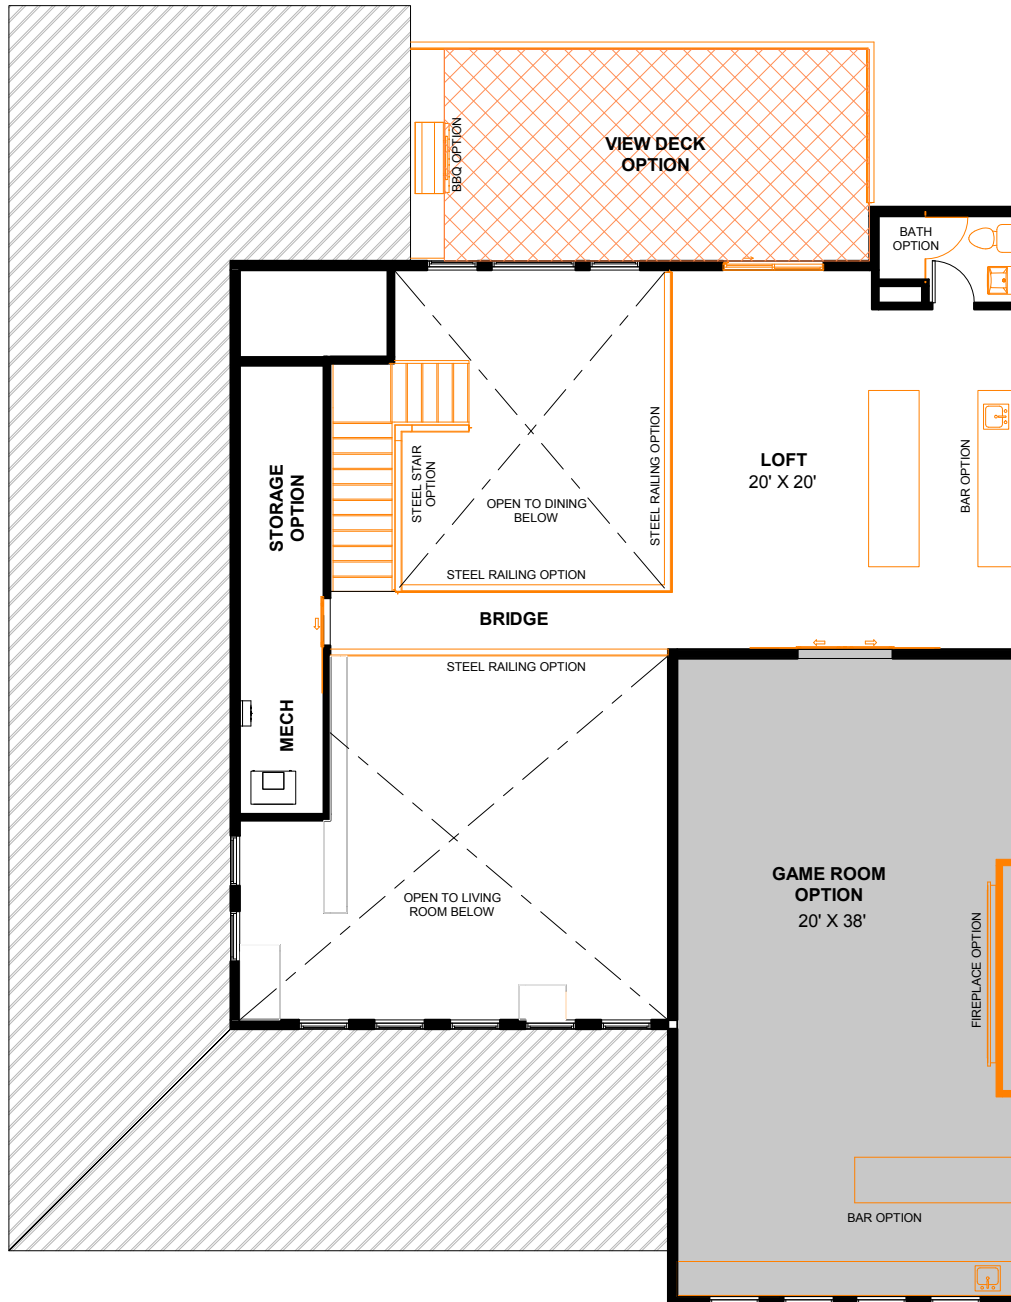

DYLAN

heardfarm.com

1st FLOOR - BASE

3330 SF

Optional Configurations

DYLAN

heardfarm.com

1st FLOOR - OPTIONS

3330 SF

Optional Configurations

DYLAN

heardfarm.com

2nd FLOOR - BASE

3330 SF

Optional Configurations

DYLAN

heardfarm.com

2nd FLOOR - GAME ROOM OPTION

4173 SF

Optional Configurations

DYLAN

heardfarm.com

2nd FLOOR - OPTIONS

3330 SF

Optional Configurations

DYLAN

heardfarm.com

2nd FLOOR - GARAGE LOFT OPTION

3330 SF

Optional Configurations

DYLAN

heardfarm.com