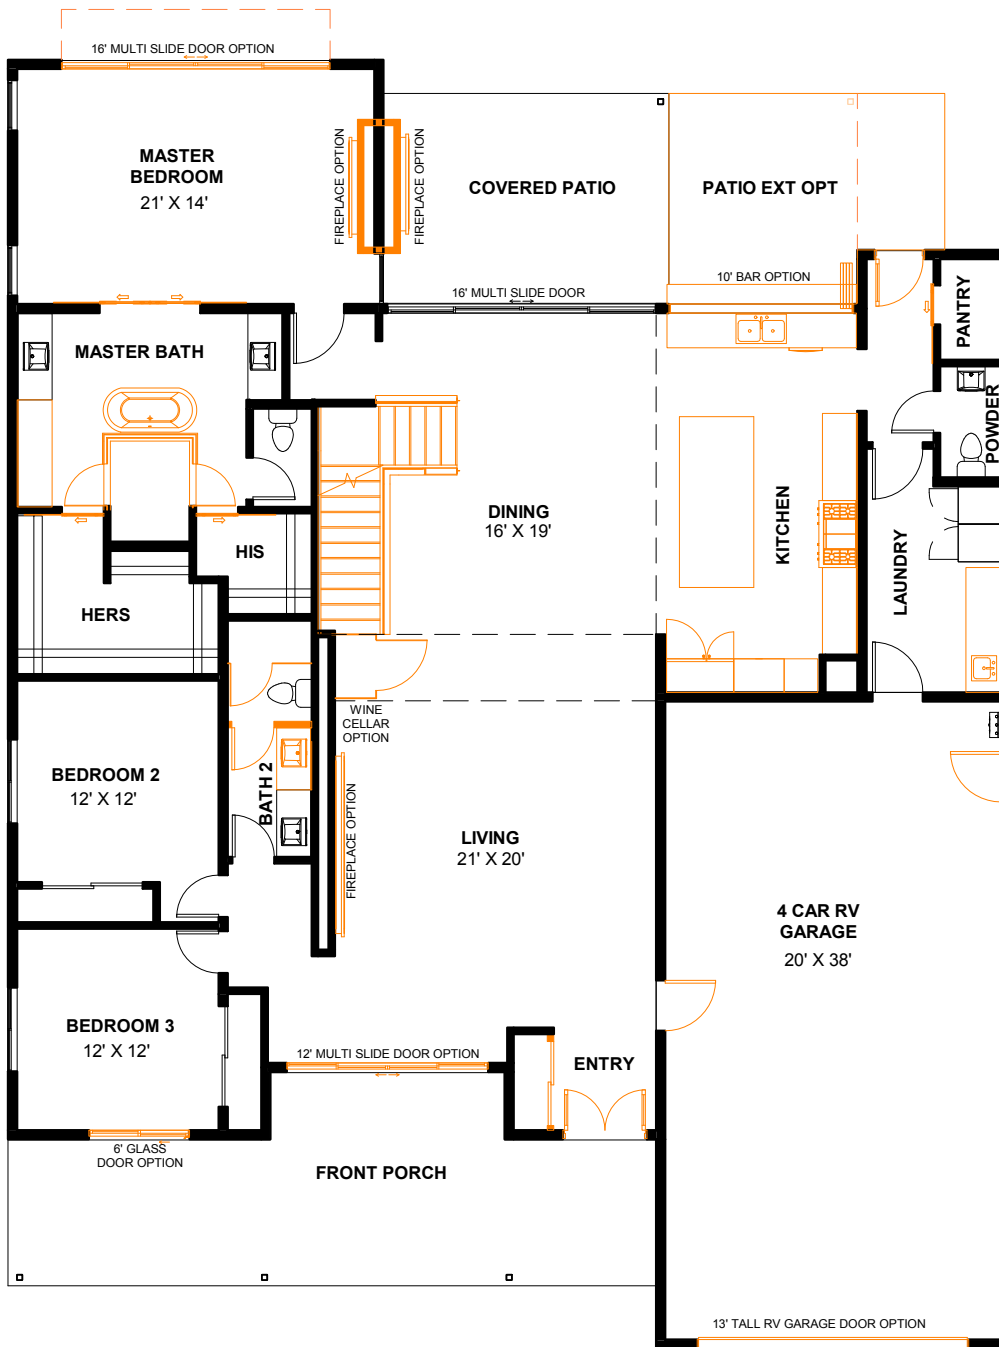

DYLAN

heardfarm.com

1st FLOOR - BASE

3330 SF

Optional Configurations

DYLAN

heardfarm.com

1st FLOOR - OPTIONS

3330 SF

Optional Configurations

DYLAN

heardfarm.com

2nd FLOOR - BASE

3330 SF

Optional Configurations

DYLAN

heardfarm.com

2nd FLOOR - GAME ROOM OPTION

4173 SF

Optional Configurations

DYLAN

heardfarm.com

2nd FLOOR - OPTIONS

3330 SF

DYLAN

heardfarm.com

2nd FLOOR - 6 BEDROOM OPTION

4137 SF

Optional Configurations