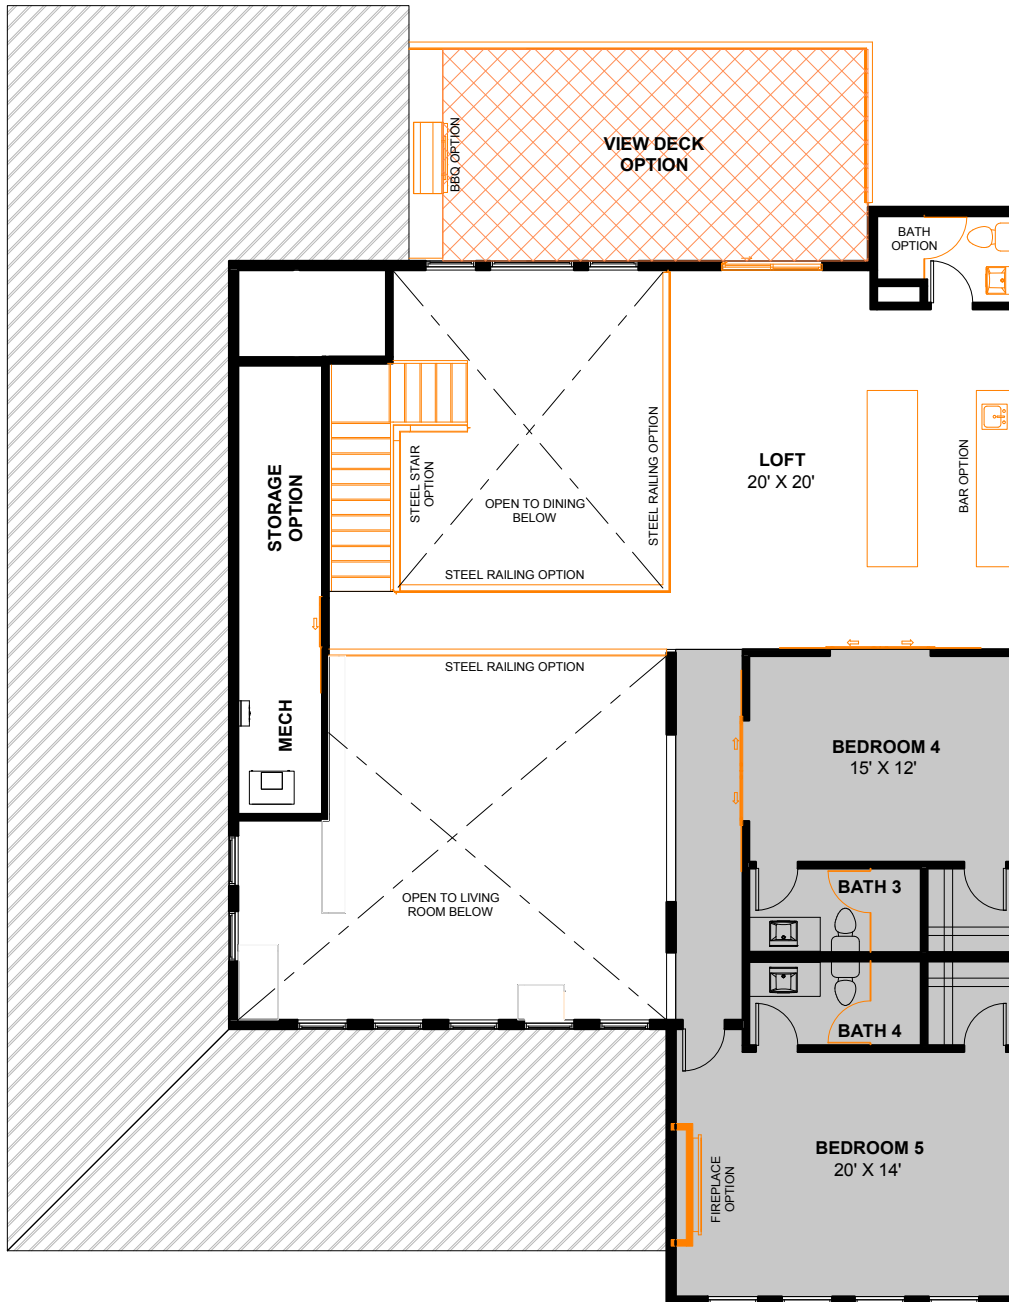

DYLAN

heardfarm.com

1st FLOOR - BASE

3330 SF

Optional Configurations

DYLAN

heardfarm.com

1st FLOOR - OPTIONS

3330 SF

Optional Configurations

DYLAN

heardfarm.com

2nd FLOOR - BASE

3330 SF

Optional Configurations

DYLAN

2nd FLOOR - 4 BEDROOM OPTION

3690 SF

 Optional Configurations

DYLAN

heardfarm.com

2nd FLOOR - 5 BEDROOM OPTION

4137 SF

 Optional Configurations

DYLAN

heardfarm.com

2nd FLOOR - 6 BEDROOM OPTION

4137 SF

Optional Configurations