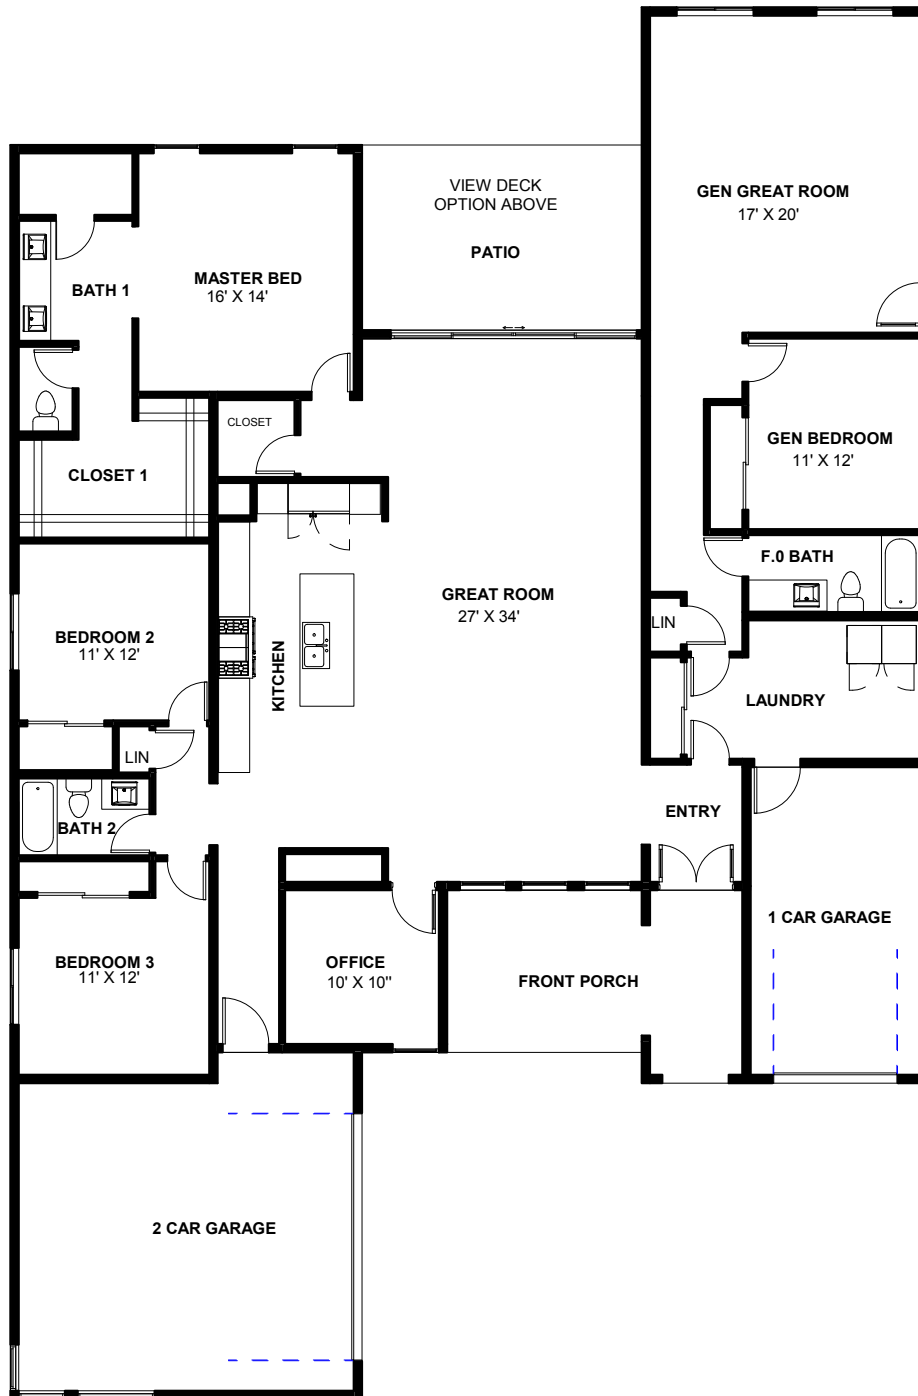

MORRISON

heardfarm.com

BASE PLAN

3063 SF

 Optional Configurations

Models, architecture and design details subject to change.

MORRISON

heardfarm.com

GEN SUITE

3063 SF

Optional Configurations

Models, architecture and design details subject to change.

MORRISON

heardfarm.com

2nd MASTER

3063 SF

Optional Configurations

Models, architecture and design details subject to change.