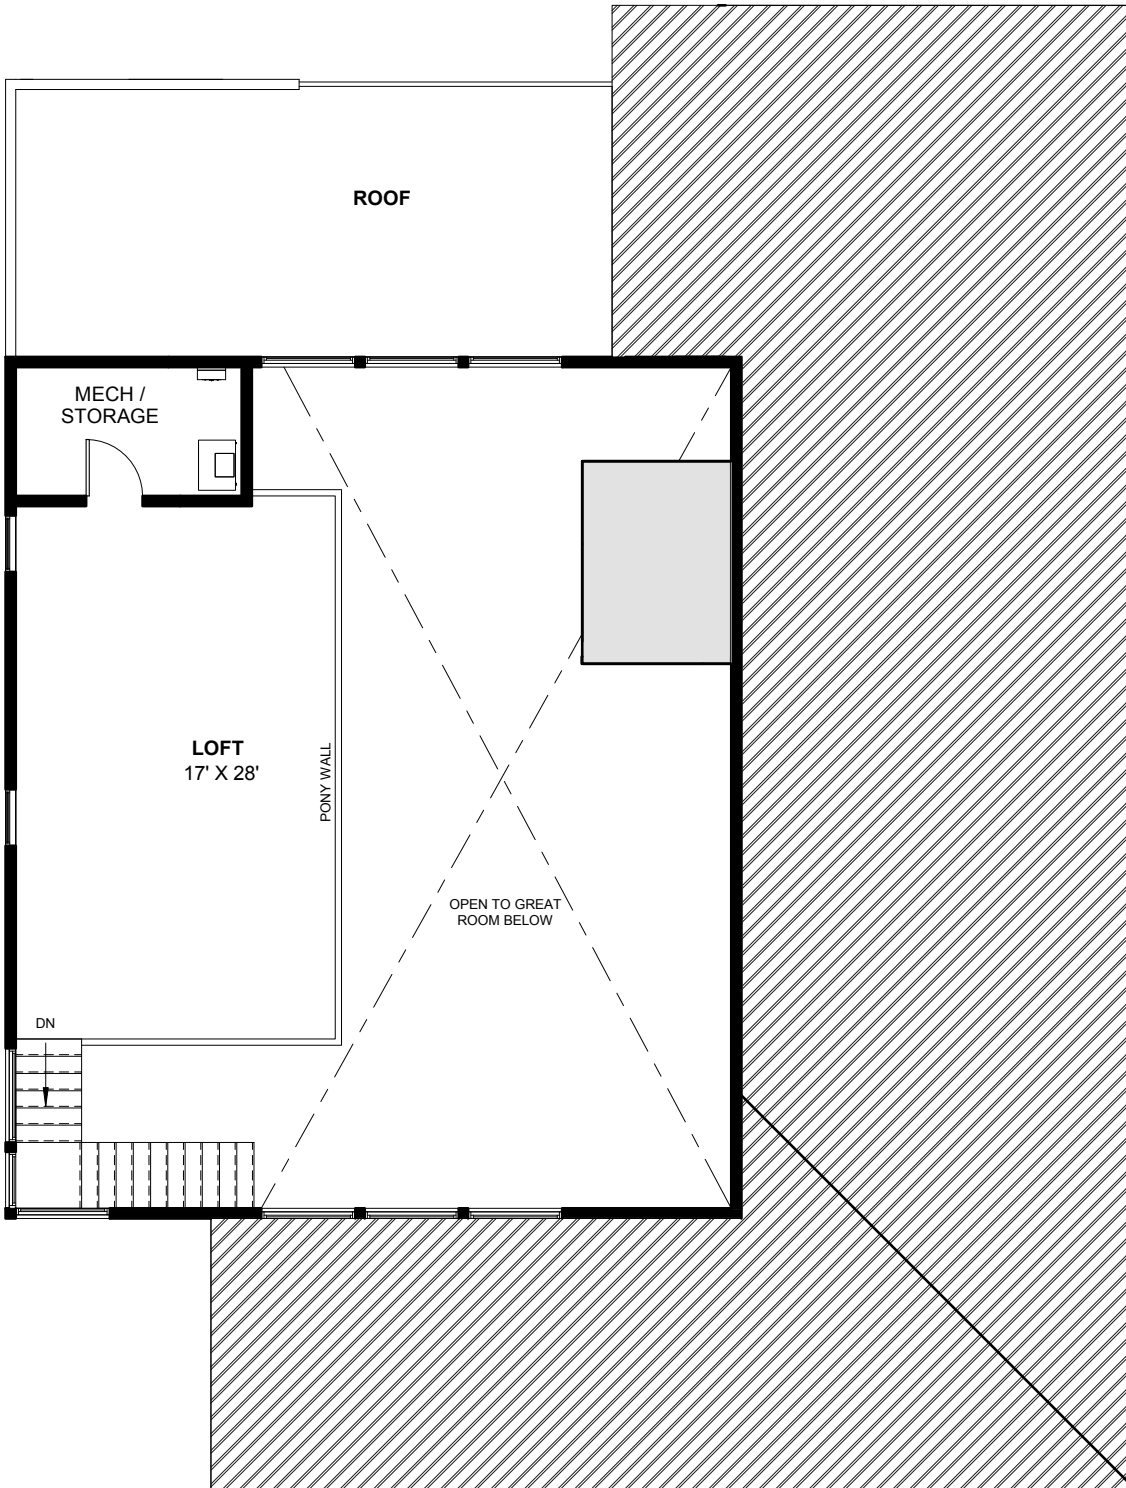

MERCURY

heardfarm.com

1ST FLOOR BASE

3588 SF

Optional Configurations

Models, architecture and design details subject to change.

MERCURY

heardfarm.com

1ST FLOOR OPTIONS

3588 SF

■ Optional Configurations

Models, architecture and design details subject to change.

MAK HOMES

CAMBRIDGE
PROPERTIES

MERCURY

heardfarm.com

2nd FLOOR BASE

3588 SF

Optional Configurations

Models, architecture and design details subject to change.

MERCURY

heardfarm.com

2nd FLOOR OPTIONS

3588 SF