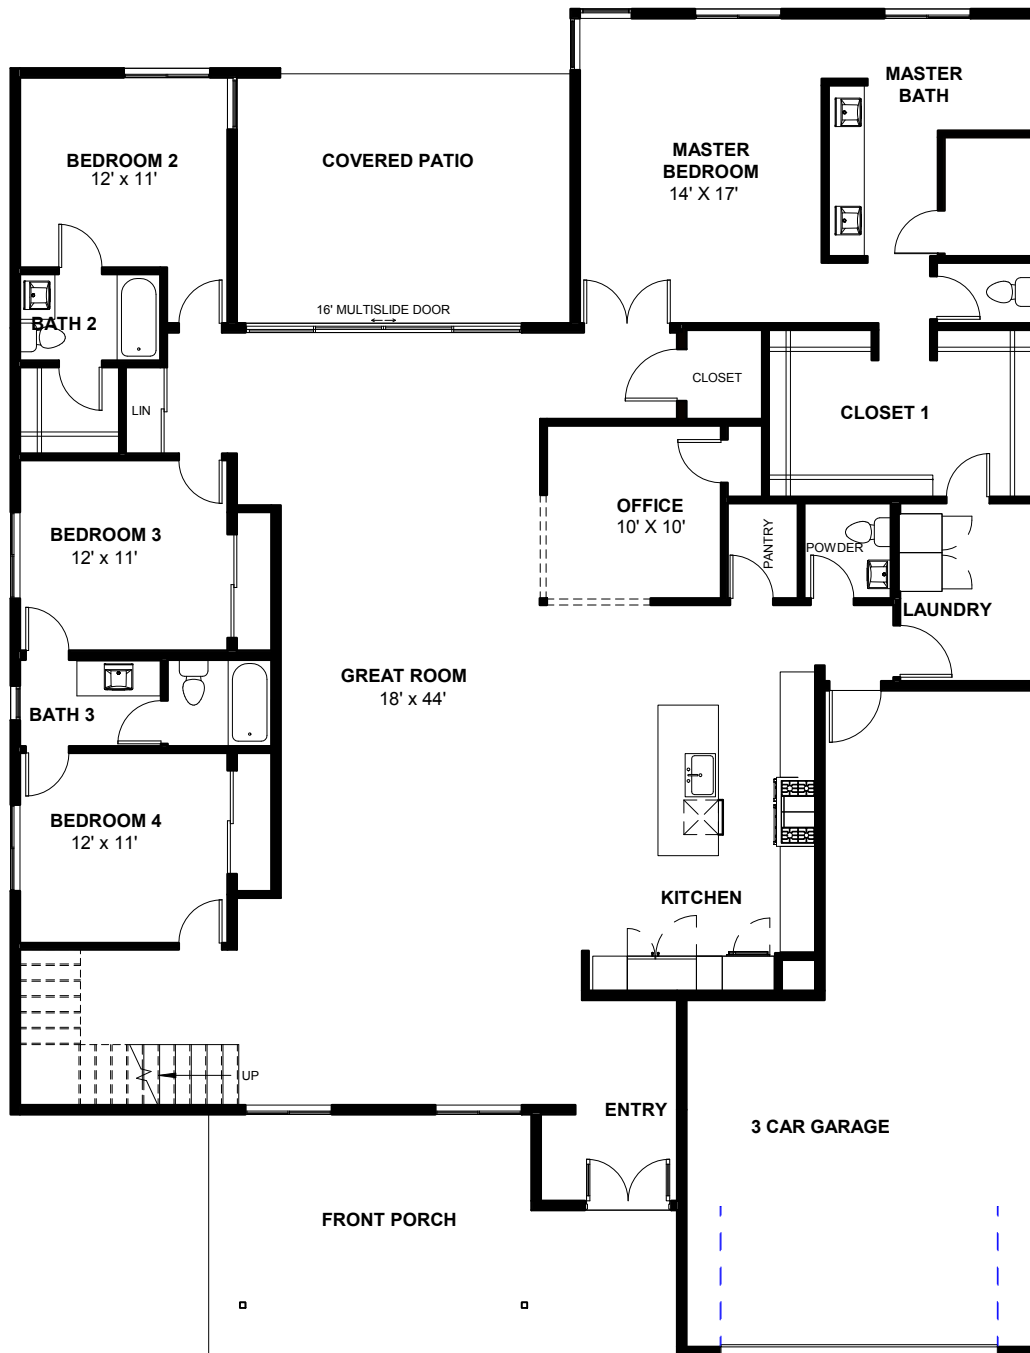

MERCURY

heardfarm.com

1ST FLOOR BASE

3588 SF

Optional Configurations

Models, architecture and design details subject to change.

MERCURY

heardfarm.com

1ST FLOOR OPTIONS

3588 SF

■ Optional Configurations

Models, architecture and design details subject to change.

MAK HOMES

CAMBRIDGE
PROPERTIES

MERCURY

heardfarm.com

2nd FLOOR BASE

3588 SF

Optional Configurations

Models, architecture and design details subject to change.

MERCURY

heardfarm.com

2nd FLOOR OPTIONS

3588 SF