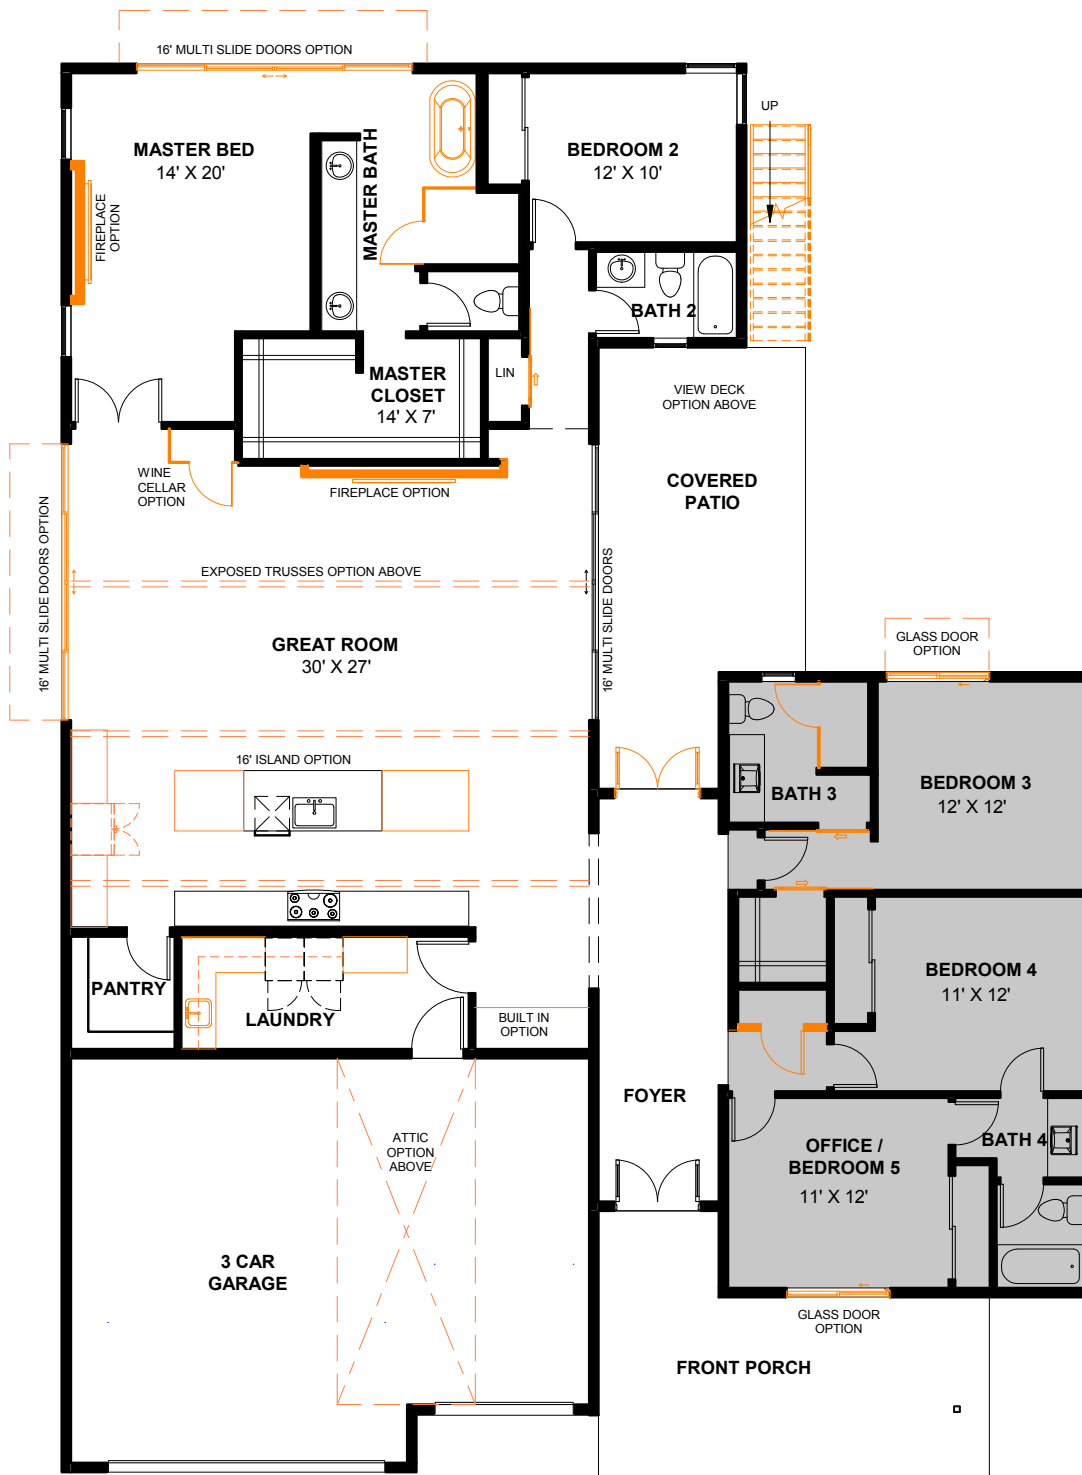

JOPLIN

heardfarm.com

3 BEDROOM - BASE

2870 SF

Optional Configurations

Models, architecture and design details subject to change.

JOPLIN

heardfarm.com

3 BED. GEN SUITE

2870 SF

■ Optional Configurations

Models, architecture and design details subject to change.

JOPLIN

heardfarm.com

4 BEDROOM

2870 SF

■ Optional Configurations

Models, architecture and design details subject to change.

JOPLIN

heardfarm.com

5 BEDROOM

2870 SF

■ Optional Configurations

Models, architecture and design details subject to change.