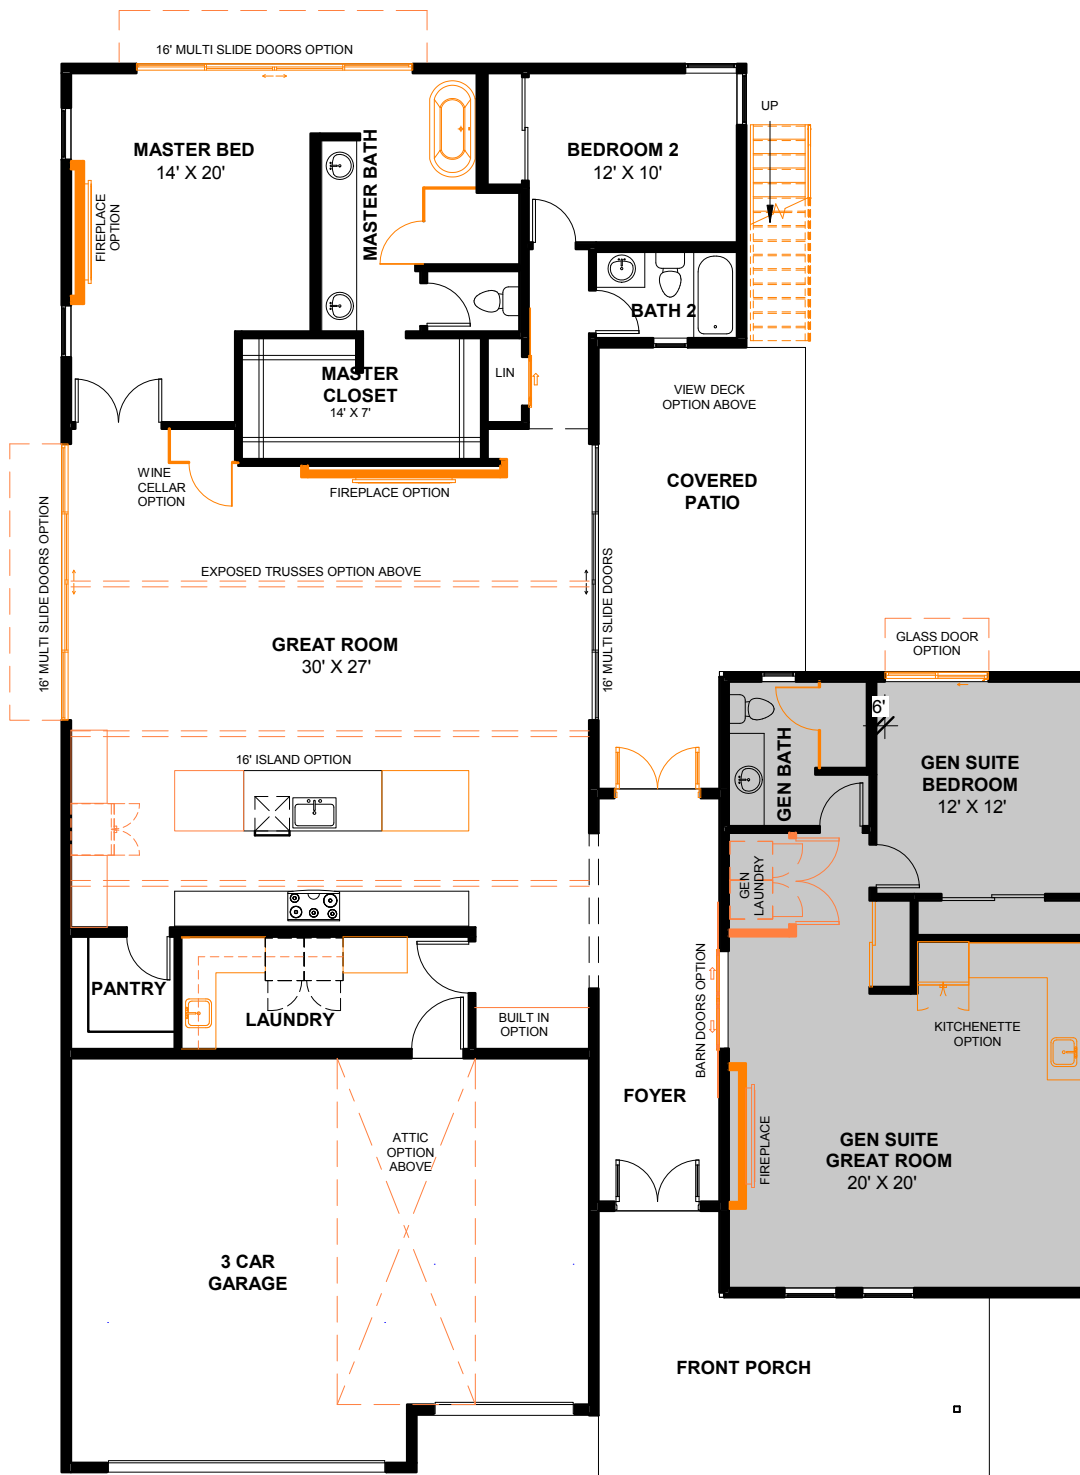

JOPLIN

heardfarm.com

3 BEDROOM - BASE

2870 SF

Optional Configurations

Models, architecture and design details subject to change.

JOPLIN

heardfarm.com

3 BED. GEN SUITE

2870 SF

■ Optional Configurations

Models, architecture and design details subject to change.

JOPLIN

heardfarm.com

4 BEDROOM

2870 SF

■ Optional Configurations

Models, architecture and design details subject to change.

JOPLIN

heardfarm.com

5 BEDROOM

2870 SF

■ Optional Configurations

Models, architecture and design details subject to change.