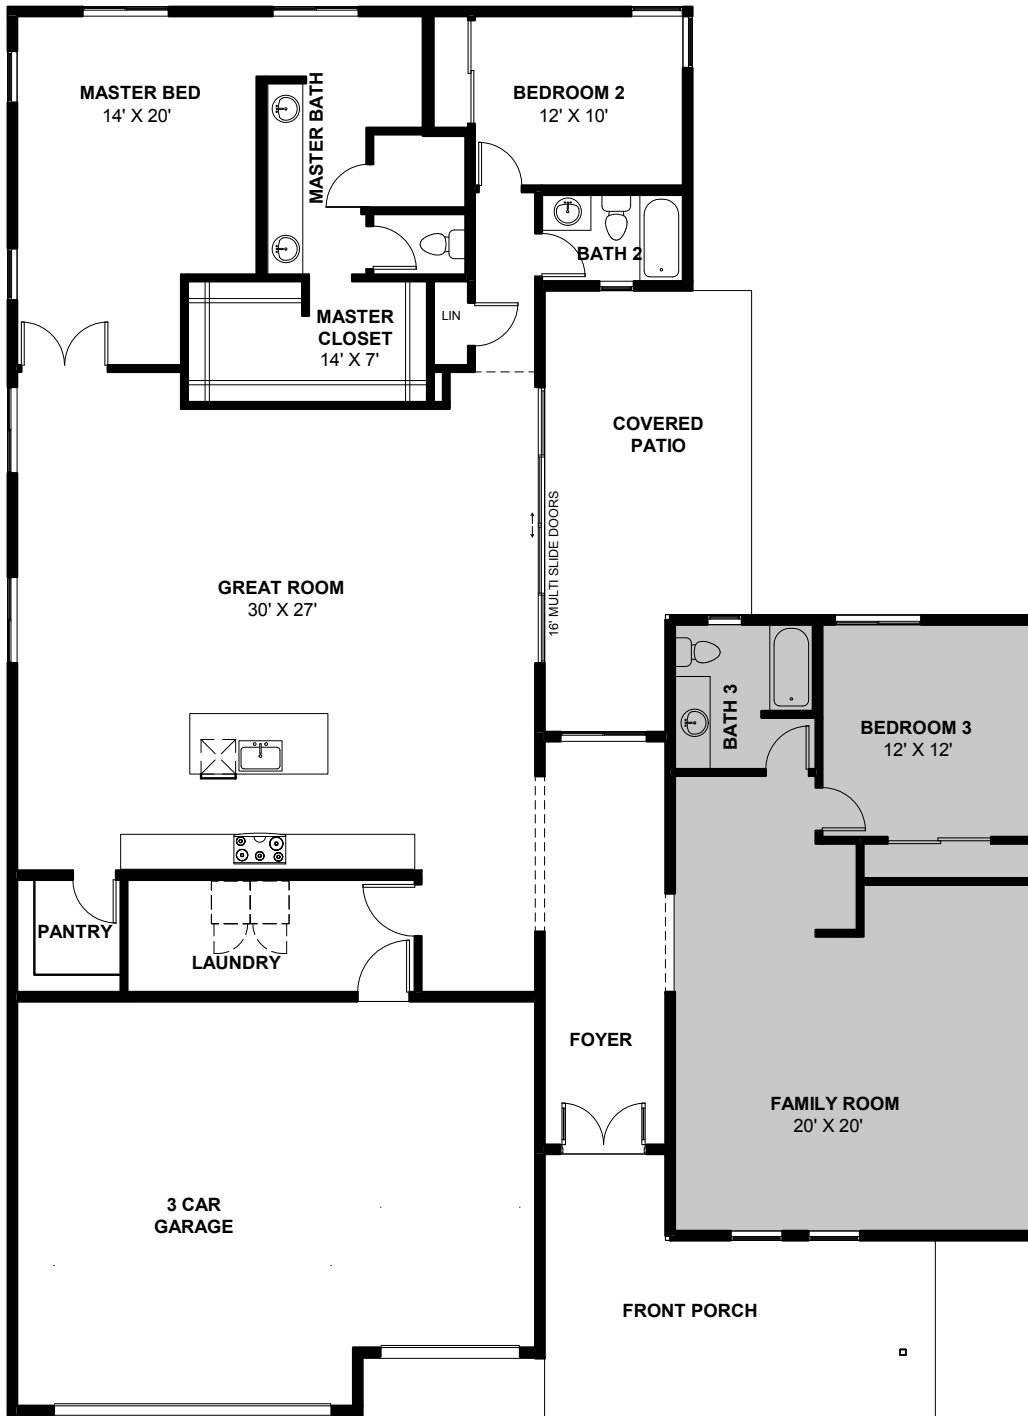

JOPLIN

heardfarm.com

3 BEDROOM - BASE

2870 SF

Optional Configurations

Models, architecture and design details subject to change.

JOPLIN

heardfarm.com

3 BED. GEN SUITE

2870 SF

■ Optional Configurations

Models, architecture and design details subject to change.

JOPLIN

heardfarm.com

4 BEDROOM

2870 SF

■ Optional Configurations

Models, architecture and design details subject to change.

JOPLIN

heardfarm.com

5 BEDROOM

2870 SF

■ Optional Configurations

Models, architecture and design details subject to change.