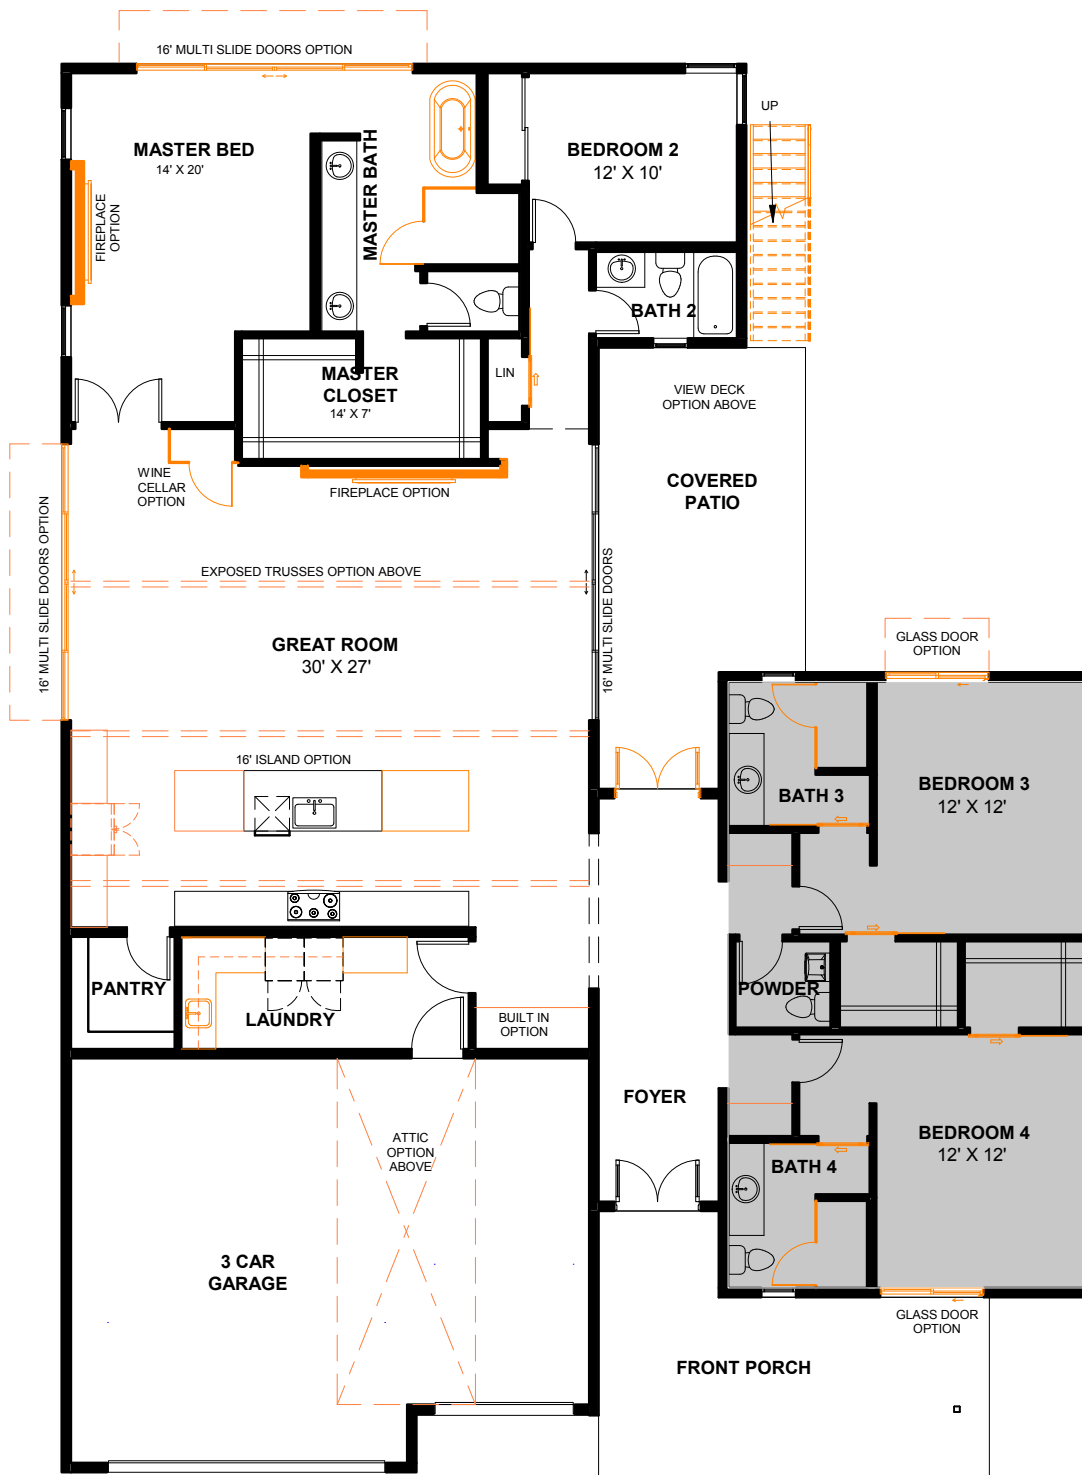

JOPLIN

heardfarm.com

3 BEDROOM - BASE

2870 SF

Optional Configurations

Models, architecture and design details subject to change.

JOPLIN

heardfarm.com

3 BED. GEN SUITE

2870 SF

■ Optional Configurations

Models, architecture and design details subject to change.

JOPLIN

heardfarm.com

4 BEDROOM

2870 SF

■ Optional Configurations

Models, architecture and design details subject to change.

JOPLIN

heardfarm.com

5 BEDROOM

2870 SF

■ Optional Configurations

Models, architecture and design details subject to change.